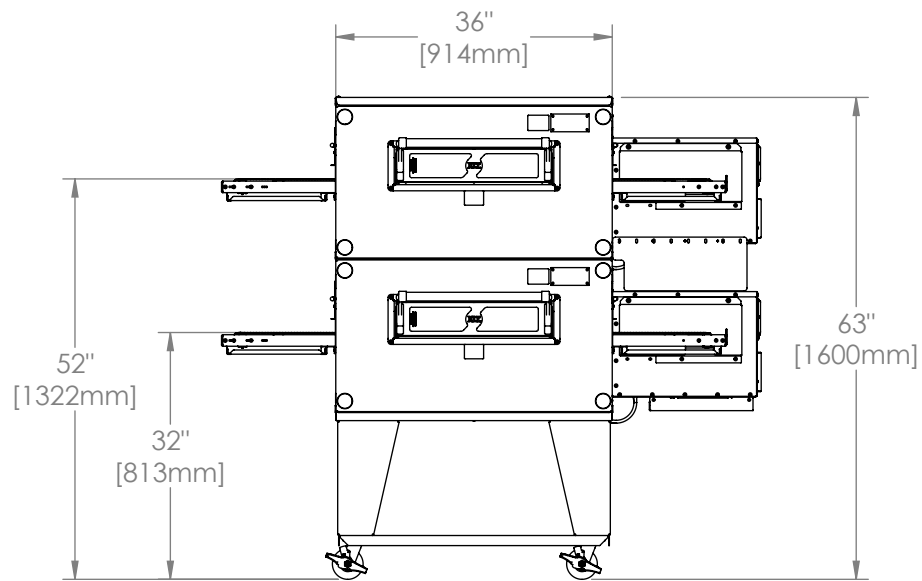

2336 Oven Double Stack G Series

The Information Contained In This Drawing Is The Sole Property Of Wolfe Electric Inc. Any Reproduction In Part Or Whole Without The Written Permission Of Wolfe Electric Inc Is Prohibited.