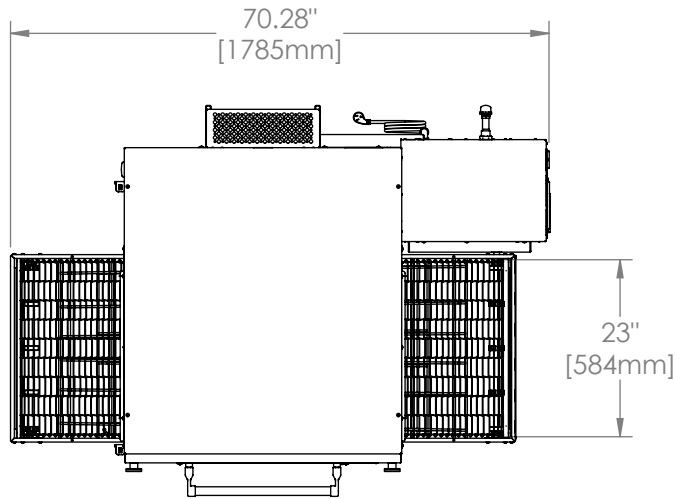

2336 Oven Double Stack G Series

The Information Contained In This Drawing Is The Sole Property Of Wolfe Electric Inc. Any Reproduction In Part Or Whole Without The Written Permission Of Wolfe Electric Inc Is Prohibited.