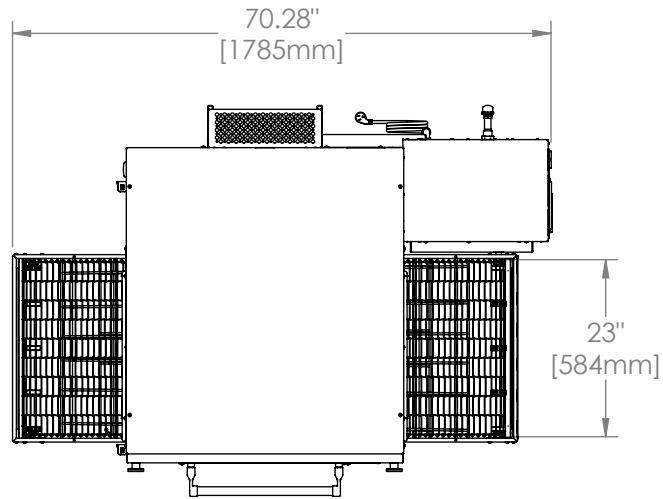

# 2336 Oven

Triple Stack  
G Series

The Information Contained In This Drawing Is The Sole Property Of Wolfe Electric Inc. Any Reproduction In Part Or Whole Without The Written Permission Of Wolfe Electric Inc Is Prohibited.