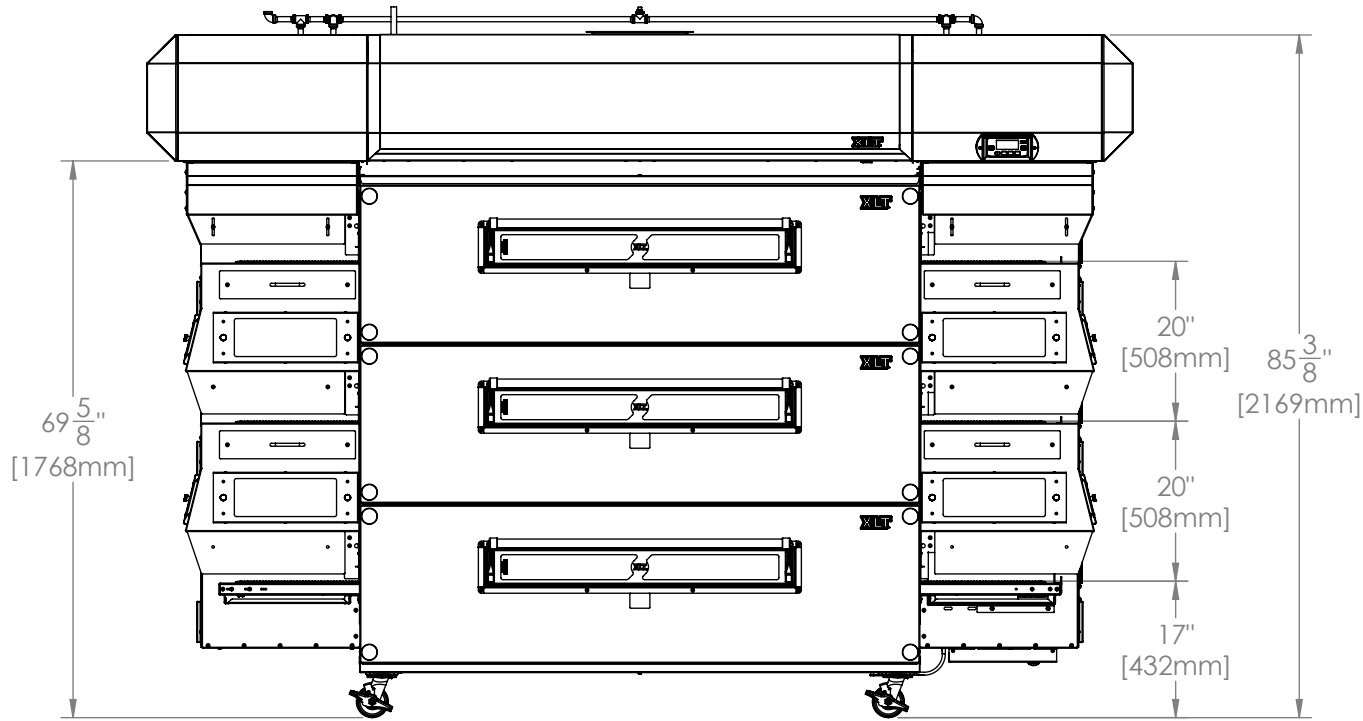

3280-2B Hood

Triple Stack

H Series

The Information Contained In This Drawing Is The Sole Property Of Wolfe Electric Inc. Any Reproduction In Part Or Whole Without The Written Permission Of Wolfe Electric Inc Is Prohibited.