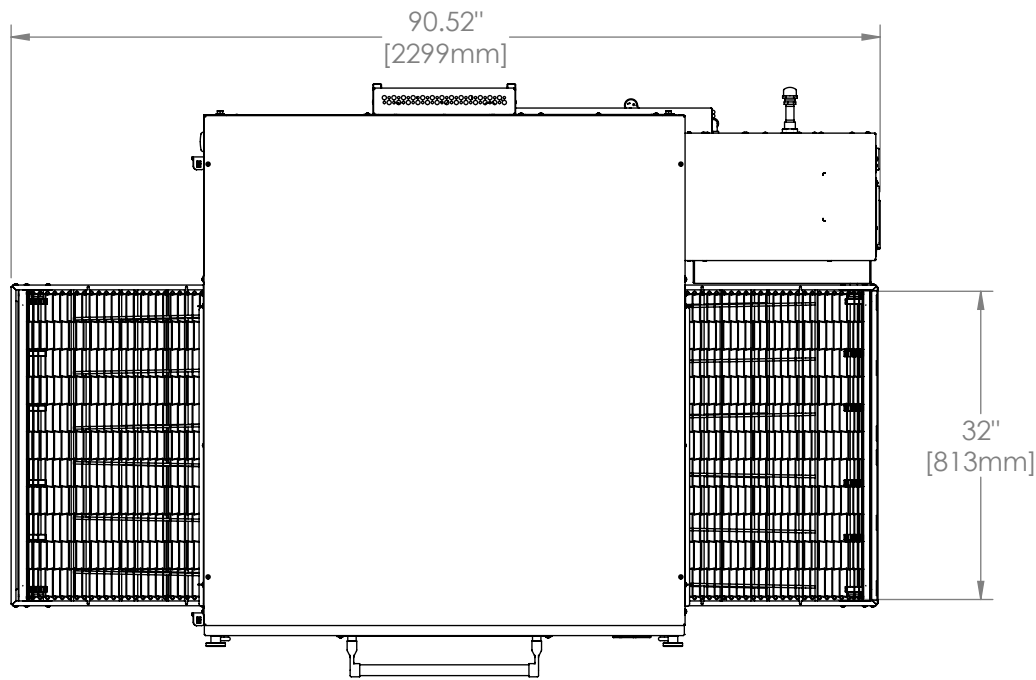

3250 Oven

Single Stack

DS Series

The Information Contained In This Drawing Is The Sole Property Of Wolfe Electric Inc. Any Reproduction In Part Or Whole Without The Written Permission Of Wolfe Electric Inc Is Prohibited.