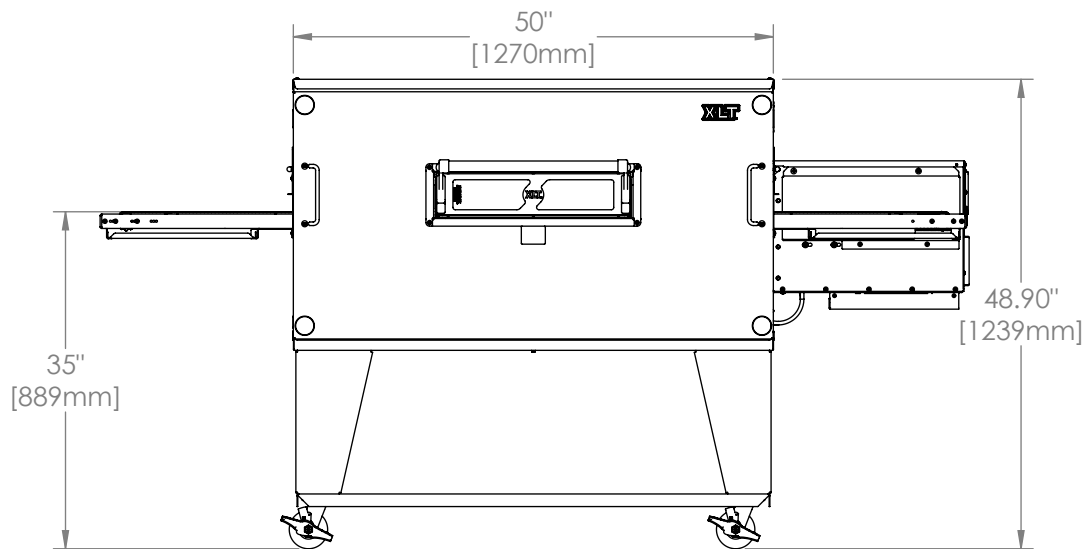

3250 Oven

Single Stack

DS Series

The Information Contained In This Drawing Is The Sole Property Of Wolfe Electric Inc. Any Reproduction In Part Or Whole Without The Written Permission Of Wolfe Electric Inc Is Prohibited.