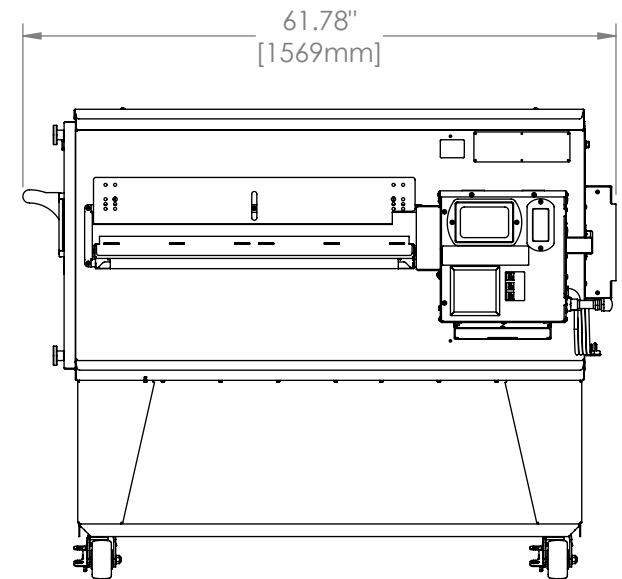

3250 Oven

Single Stack

DS Series

The Information Contained In This Drawing Is The Sole Property Of Wolfe Electric Inc. Any Reproduction In Part Or Whole Without The Written Permission Of Wolfe Electric Inc Is Prohibited.