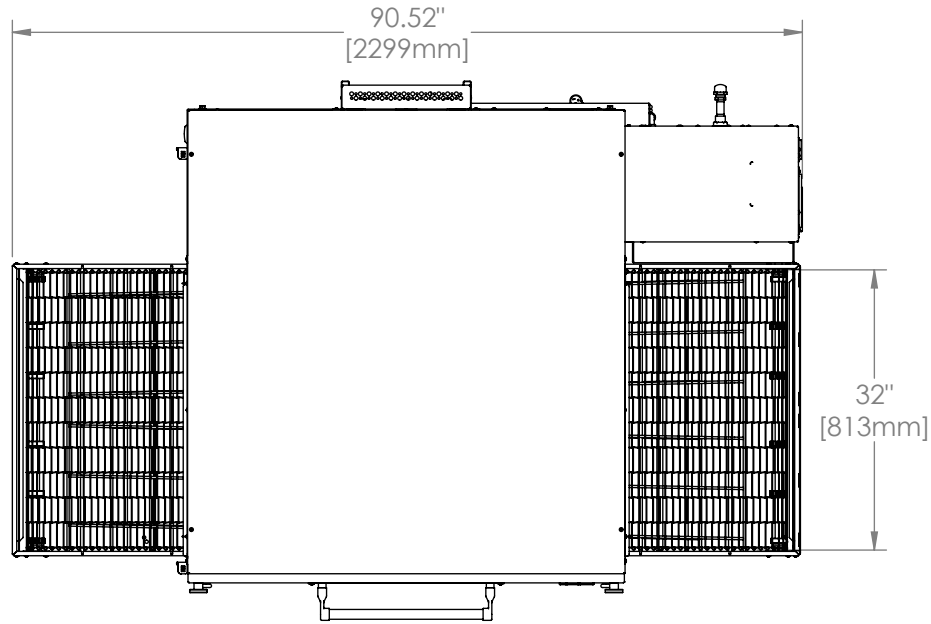

3250 Oven

Double Stack

DS Series

The Information Contained In This Drawing Is The Sole Property Of Wolfe Electric Inc. Any Reproduction In Part Or Whole Without The Written Permission Of Wolfe Electric Inc Is Prohibited.