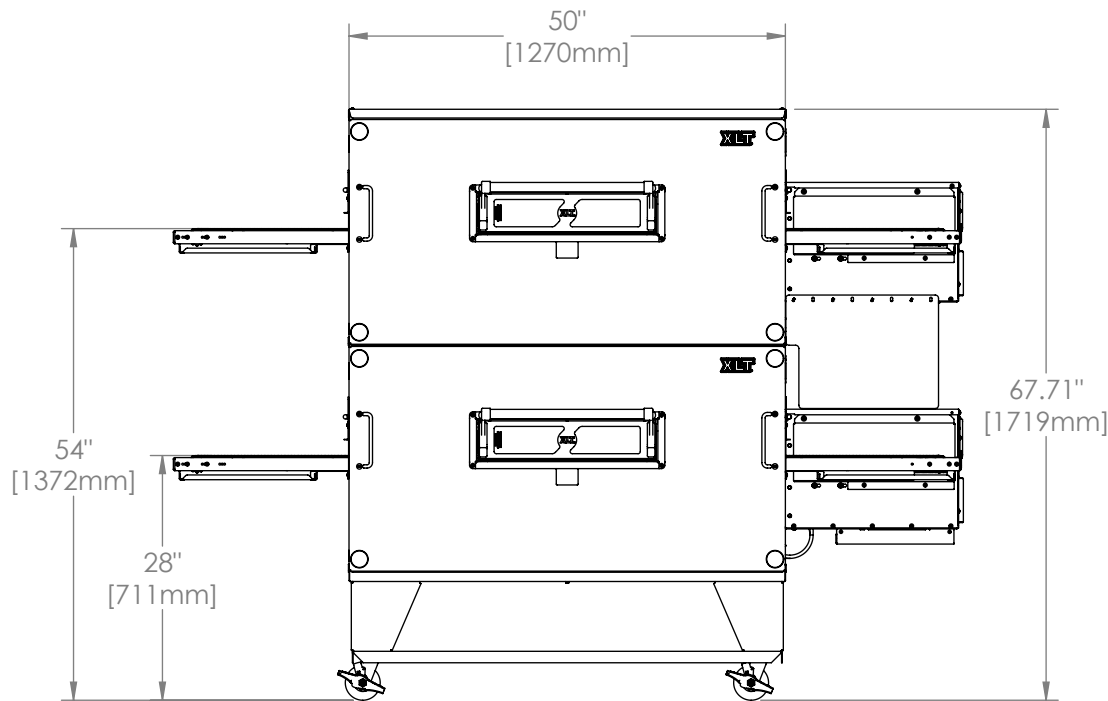

3250 Oven

Double Stack

DS Series

The Information Contained In This Drawing Is The Sole Property Of Wolfe Electric Inc. Any Reproduction In Part Or Whole Without The Written Permission Of Wolfe Electric Inc Is Prohibited.