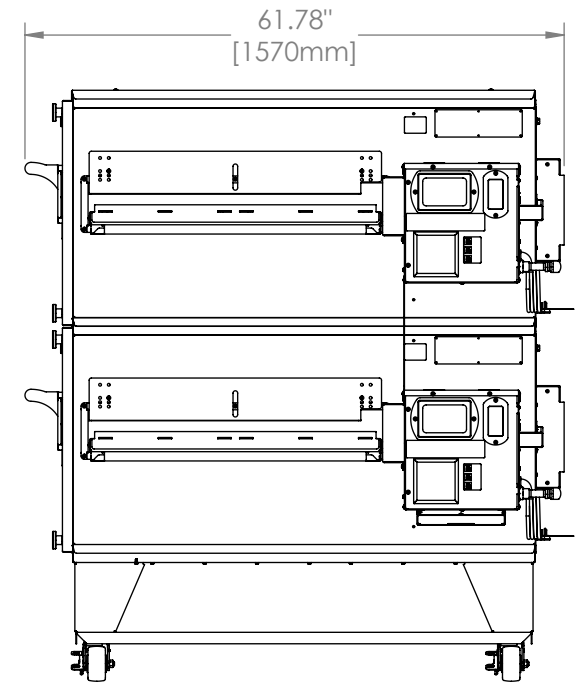

3250 Oven

Double Stack

DS Series

The Information Contained In This Drawing Is The Sole Property Of Wolfe Electric Inc. Any Reproduction In Part Or Whole Without The Written Permission Of Wolfe Electric Inc Is Prohibited.