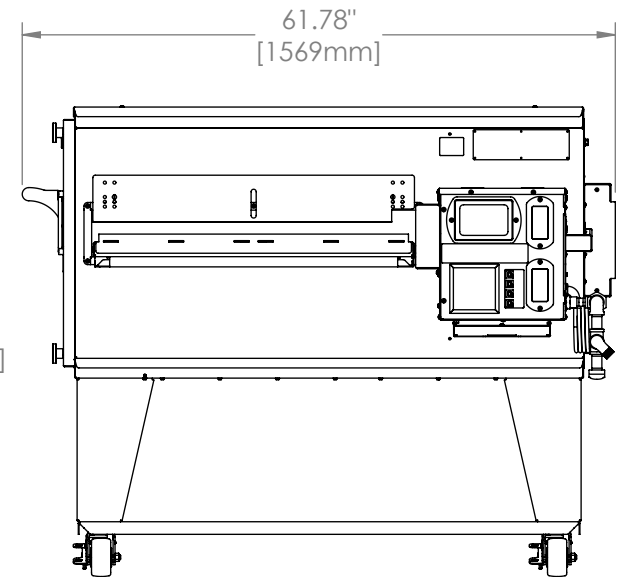

# 3265 Oven

Single Stack  
DS Series

The Information Contained In This Drawing Is The Sole Property Of Wolfe Electric Inc. Any Reproduction In Part Or Whole Without The Written Permission Of Wolfe Electric Inc Is Prohibited.