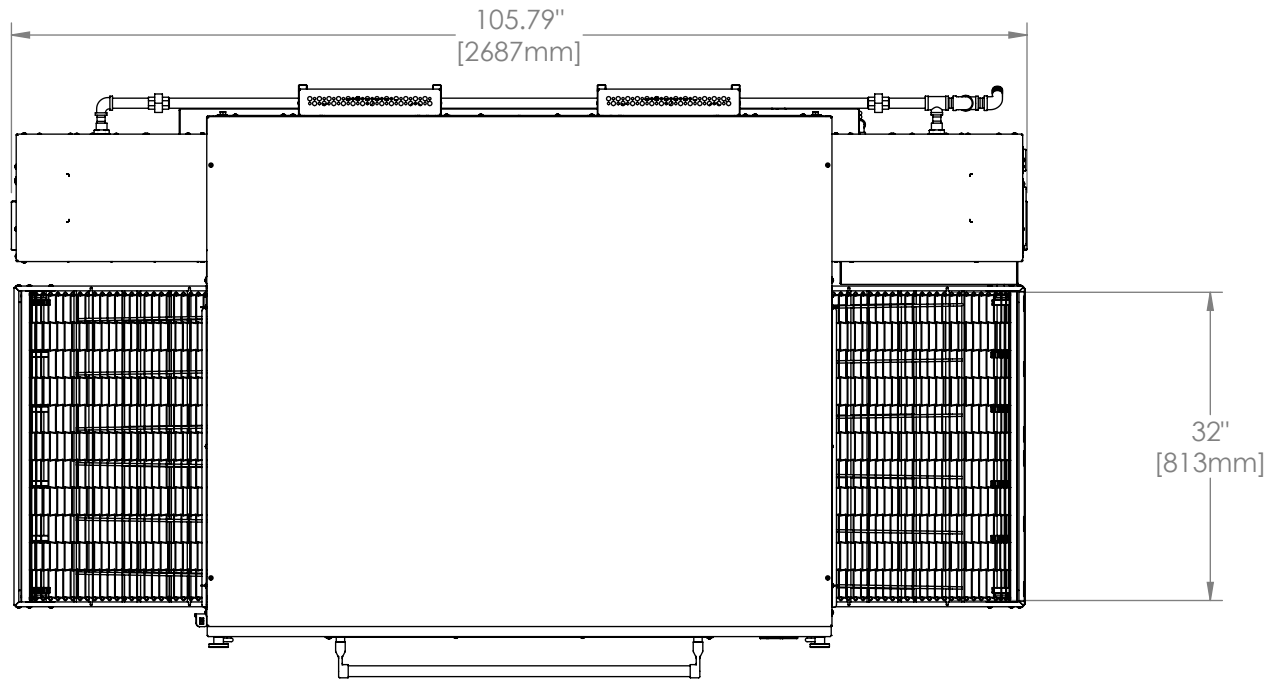

# 3265 Oven

Single Stack  
DS Series

The Information Contained In This Drawing Is The Sole Property Of Wolfe Electric Inc. Any Reproduction In Part Or Whole Without The Written Permission Of Wolfe Electric Inc Is Prohibited.