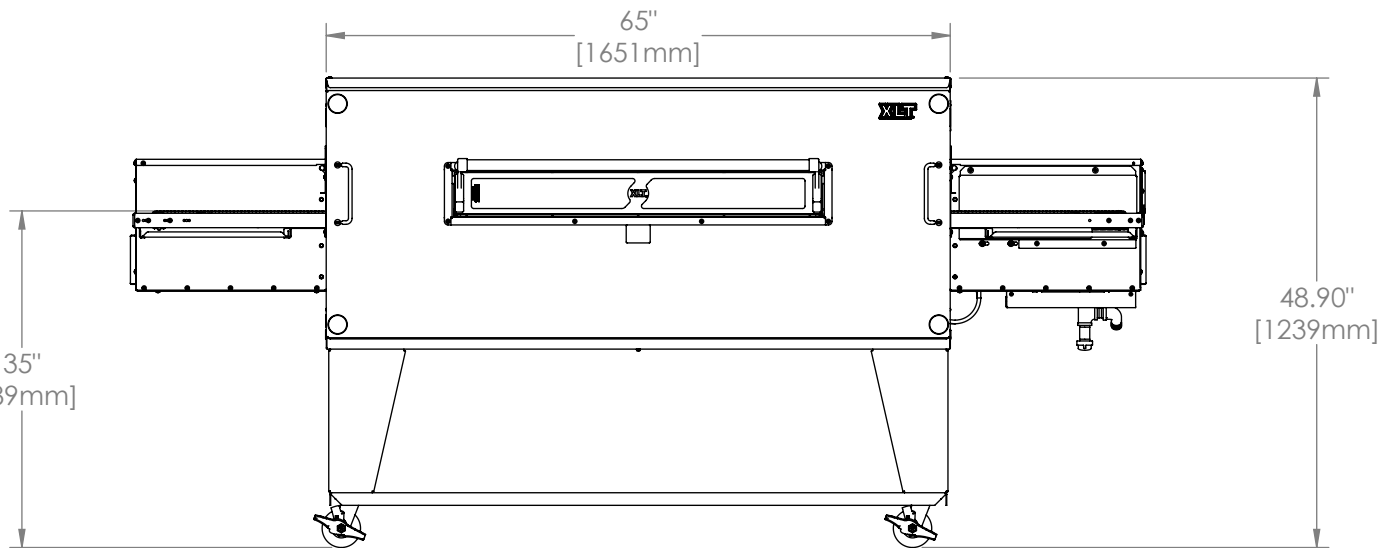

# 3265 Oven

Single Stack  
DS Series

The Information Contained In This Drawing Is The Sole Property Of Wolfe Electric Inc. Any Reproduction In Part Or Whole Without The Written Permission Of Wolfe Electric Inc Is Prohibited.