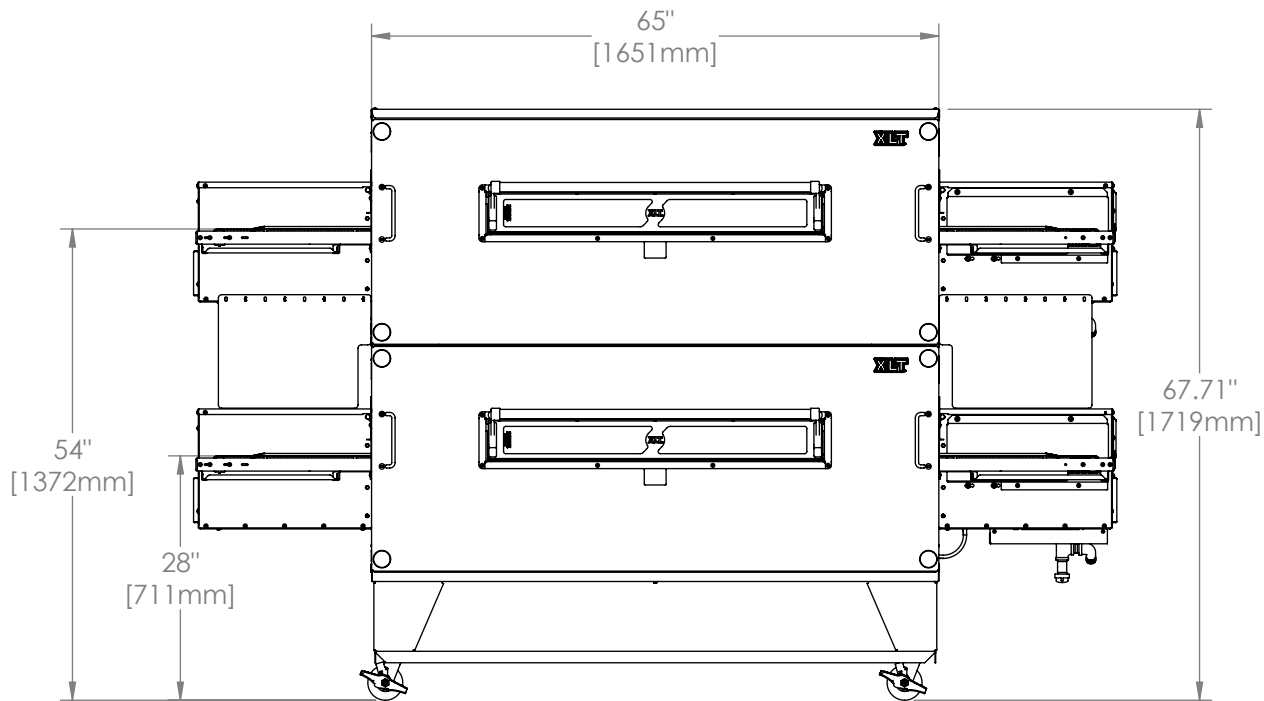

3265 Oven

Double Stack

DS Series

The Information Contained In This Drawing Is The Sole Property Of Wolfe Electric Inc. Any Reproduction In Part Or Whole Without The Written Permission Of Wolfe Electric Inc Is Prohibited.