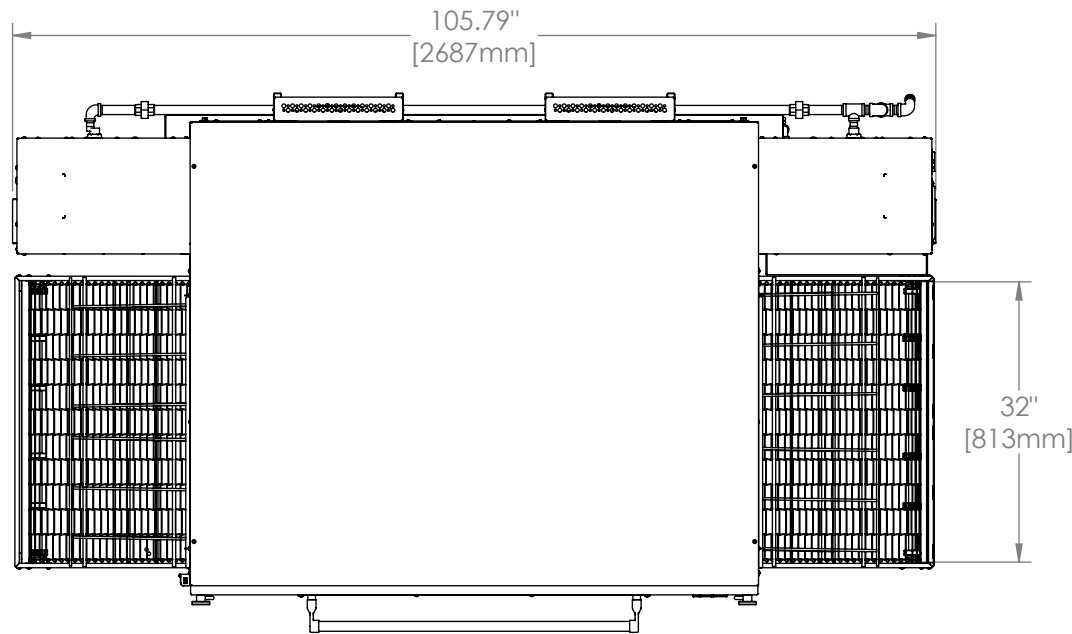

3265 Oven

Double Stack

DS Series

The Information Contained In This Drawing Is The Sole Property Of Wolfe Electric Inc. Any Reproduction In Part Or Whole Without The Written Permission Of Wolfe Electric Inc Is Prohibited.