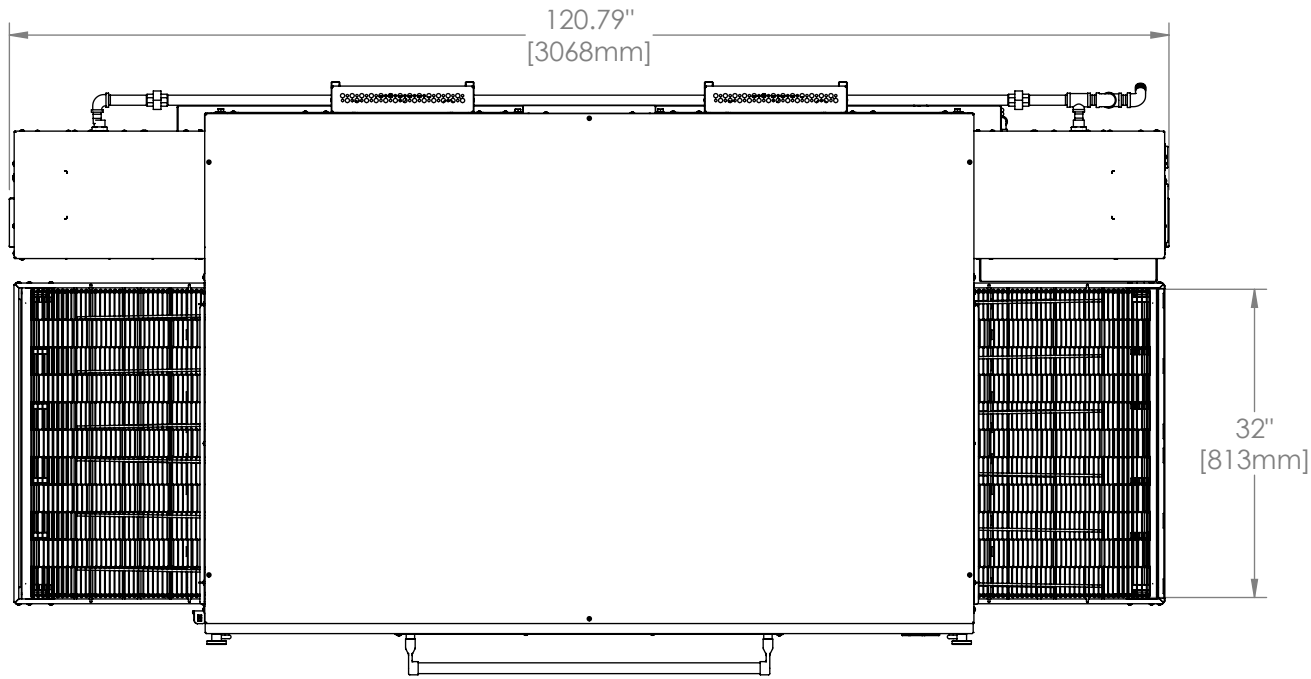

3280 Oven

Single Stack
DS Series

The Information Contained In This Drawing Is The Sole Property Of Wolfe Electric Inc. Any Reproduction In Part Or Whole Without The Written Permission Of Wolfe Electric Inc Is Prohibited.