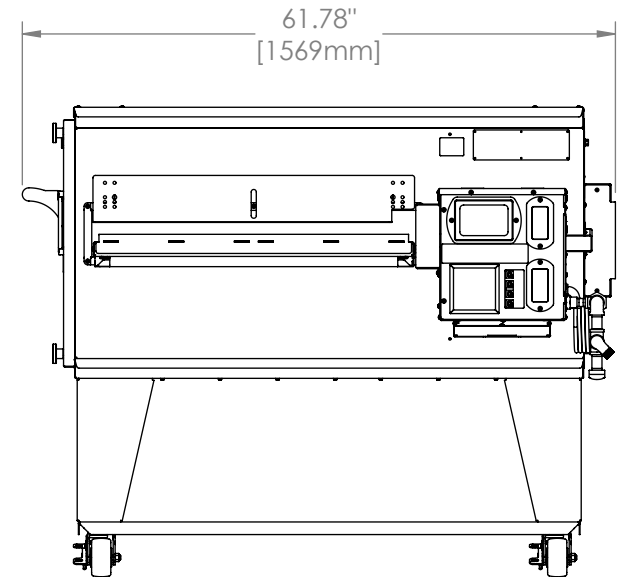

3280 Oven

Single Stack
DS Series

The Information Contained In This Drawing Is The Sole Property Of Wolfe Electric Inc. Any Reproduction In Part Or Whole Without The Written Permission Of Wolfe Electric Inc Is Prohibited.