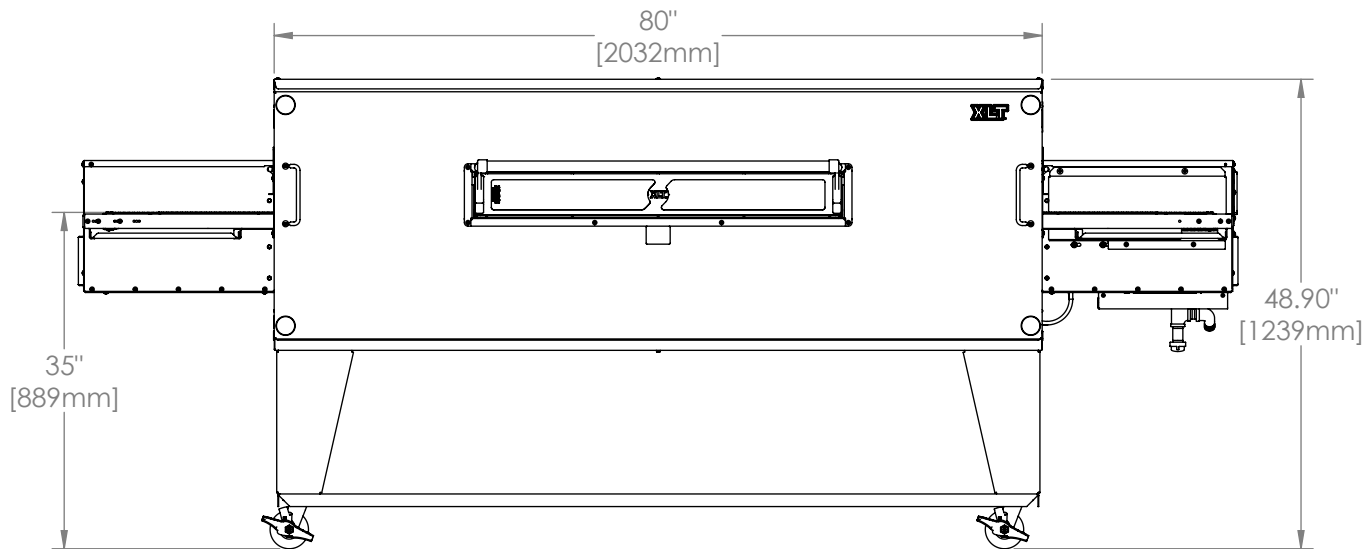

3280 Oven

Single Stack
DS Series

The Information Contained In This Drawing Is The Sole Property Of Wolfe Electric Inc. Any Reproduction In Part Or Whole Without The Written Permission Of Wolfe Electric Inc Is Prohibited.