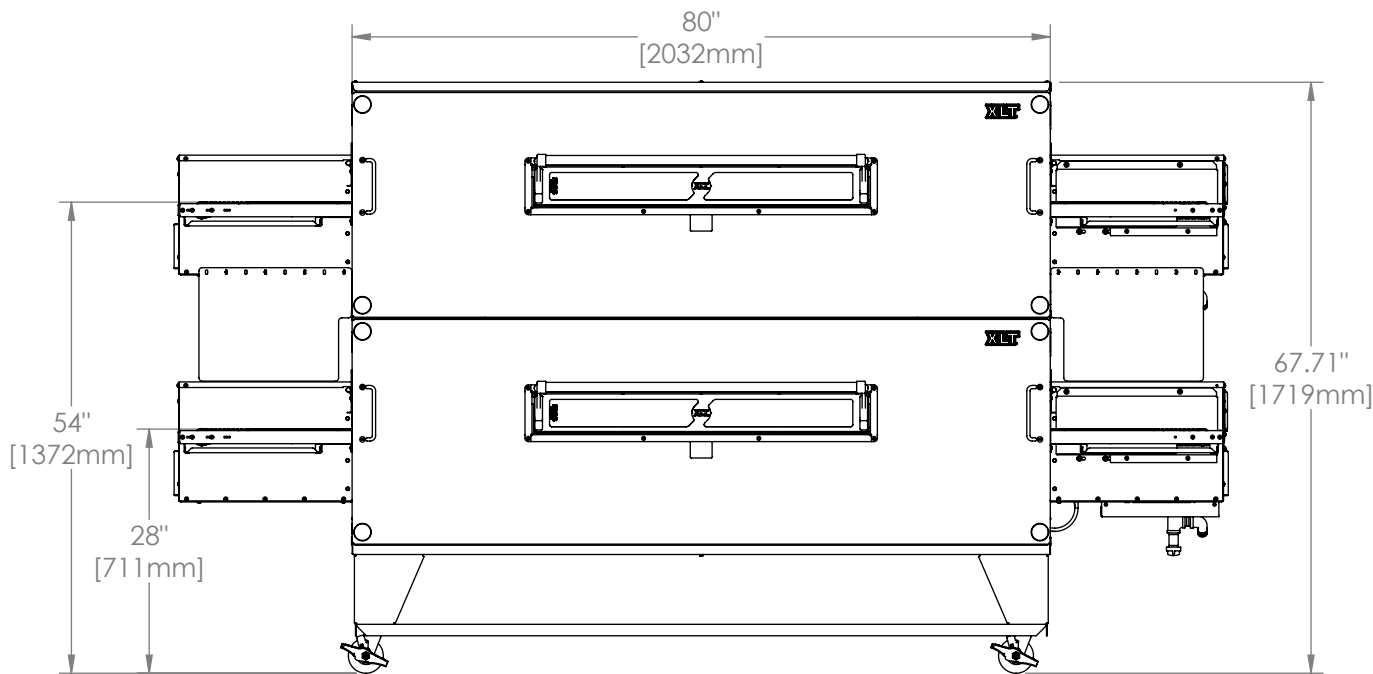

3280 Oven Double Stack DS Series

The Information Contained In This Drawing Is The Sole Property Of Wolfe Electric Inc. Any Reproduction In Part Or Whole Without The Written Permission Of Wolfe Electric Inc Is Prohibited.