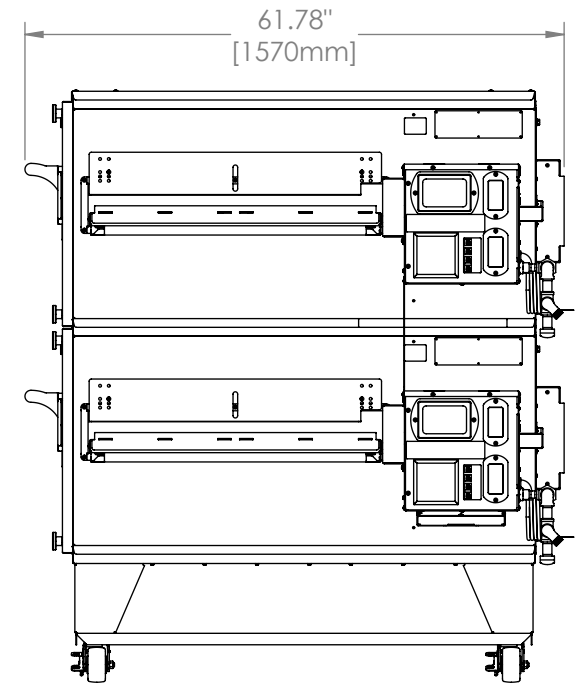

3280 Oven Double Stack DS Series

The Information Contained In This Drawing Is The Sole Property Of Wolfe Electric Inc. Any Reproduction In Part Or Whole Without The Written Permission Of Wolfe Electric Inc Is Prohibited.