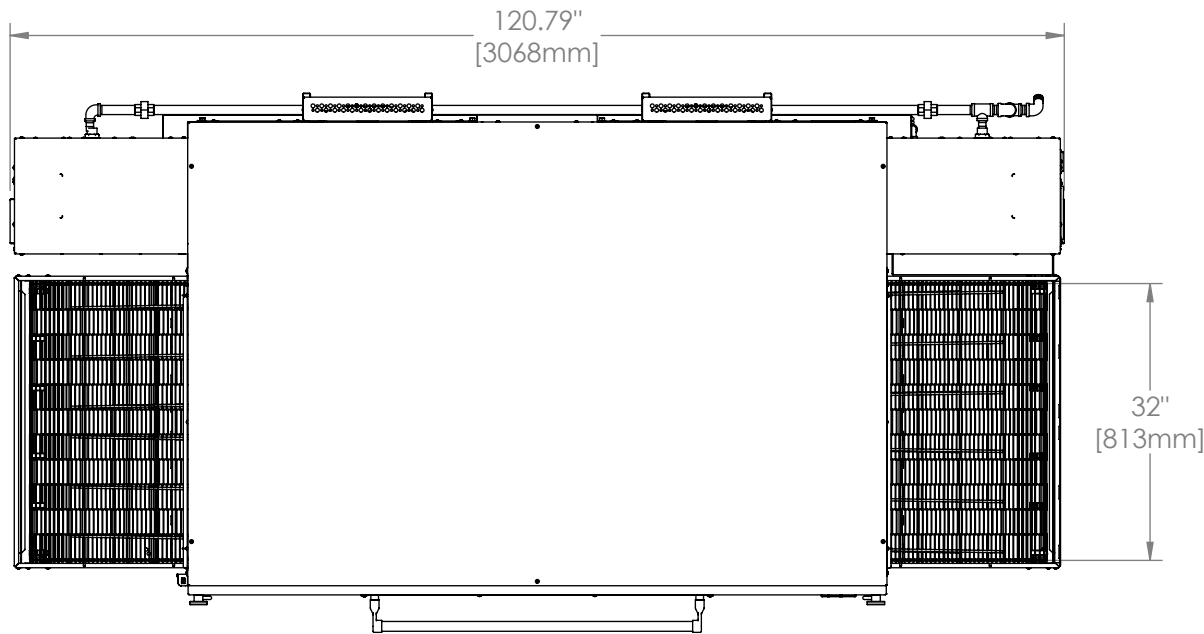

3280 Oven Double Stack DS Series

The Information Contained In This Drawing Is The Sole Property Of Wolfe Electric Inc. Any Reproduction In Part Or Whole Without The Written Permission Of Wolfe Electric Inc Is Prohibited.