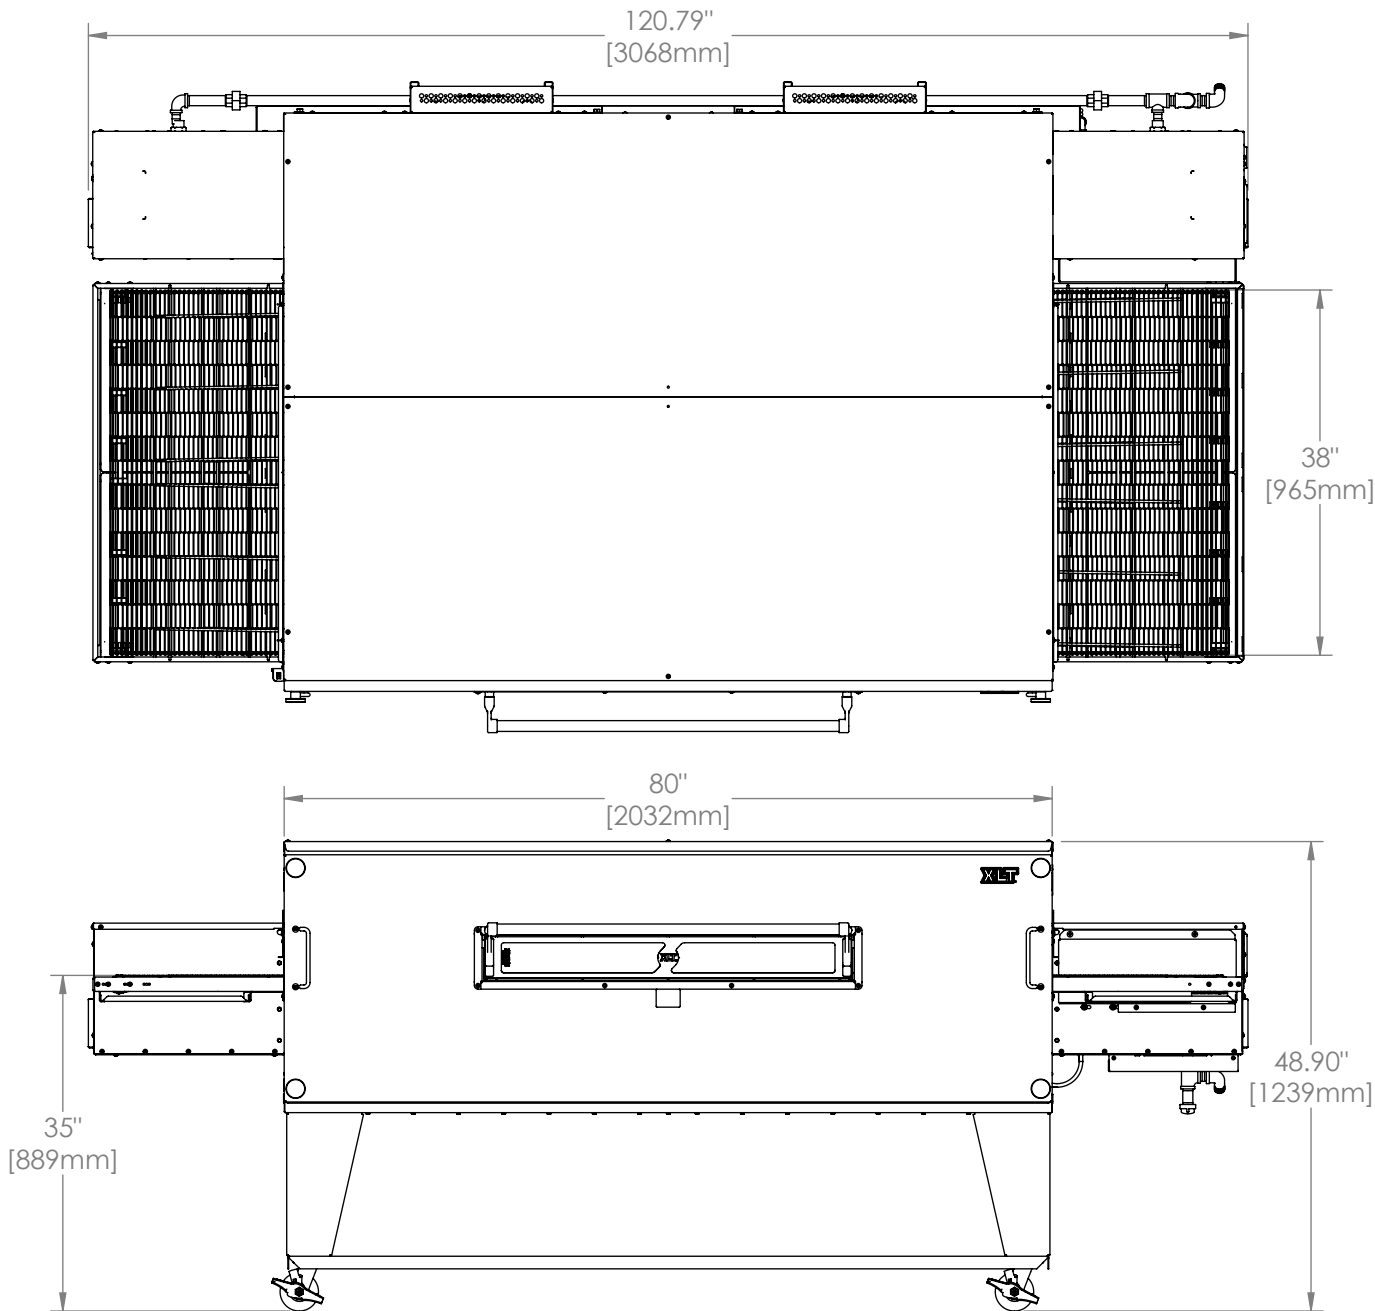

3880 Oven

Single Stack
DS Series

The Information Contained In This Drawing Is The Sole Property Of Wolfe Electric Inc. Any Reproduction In Part Or Whole Without The Written Permission Of Wolfe Electric Inc Is Prohibited.