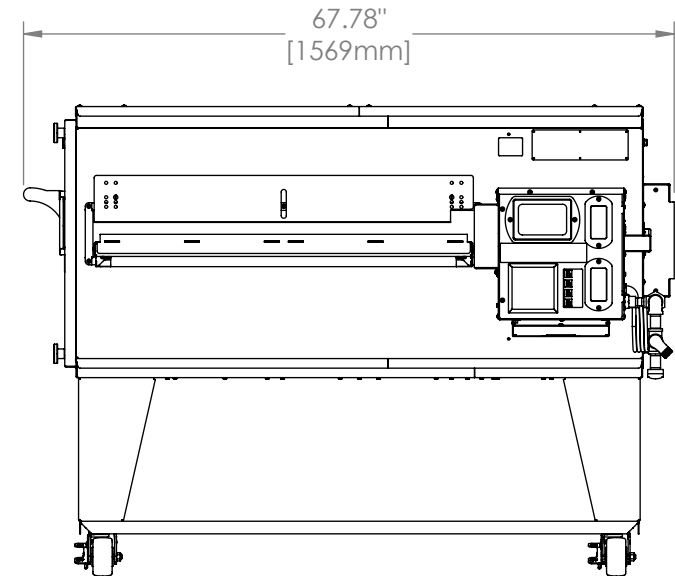

3880 Oven

Single Stack
DS Series

The Information Contained In This Drawing Is The Sole Property Of Wolfe Electric Inc. Any Reproduction In Part Or Whole Without The Written Permission Of Wolfe Electric Inc Is Prohibited.