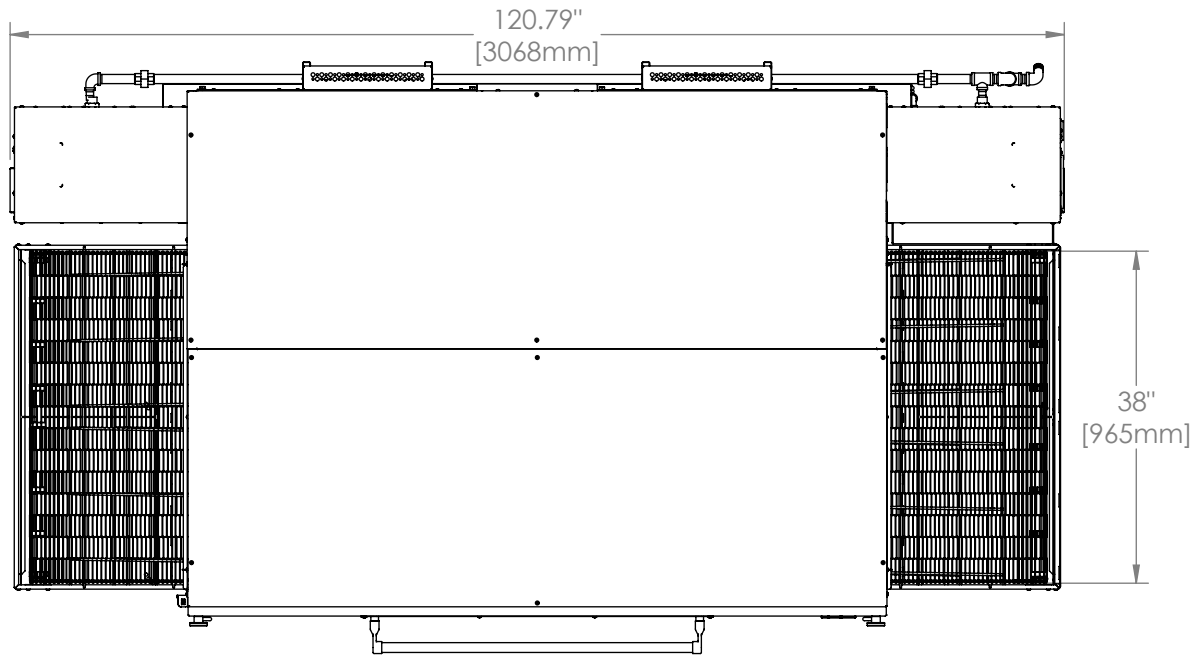

3880 Oven

Double Stack

DS Series

The Information Contained In This Drawing Is The Sole Property Of Wolfe Electric Inc. Any Reproduction In Part Or Whole Without The Written Permission Of Wolfe Electric Inc Is Prohibited.