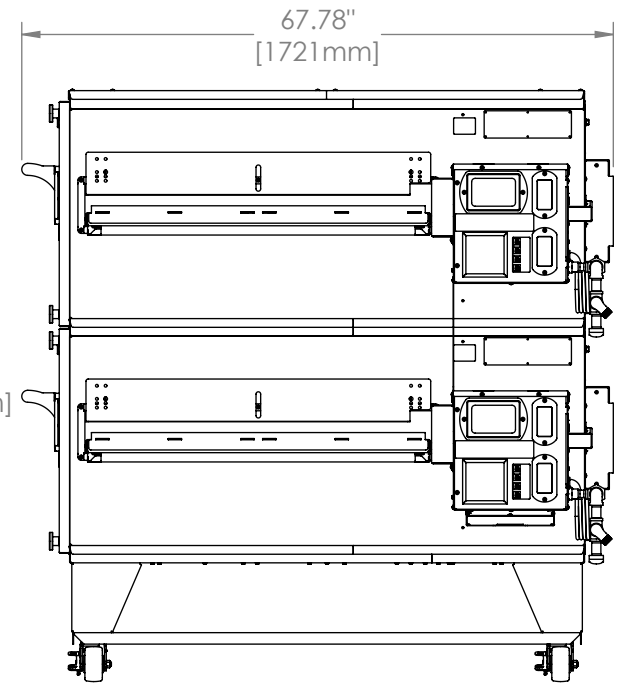

3880 Oven

Double Stack

DS Series

The Information Contained In This Drawing Is The Sole Property Of Wolfe Electric Inc. Any Reproduction In Part Or Whole Without The Written Permission Of Wolfe Electric Inc Is Prohibited.