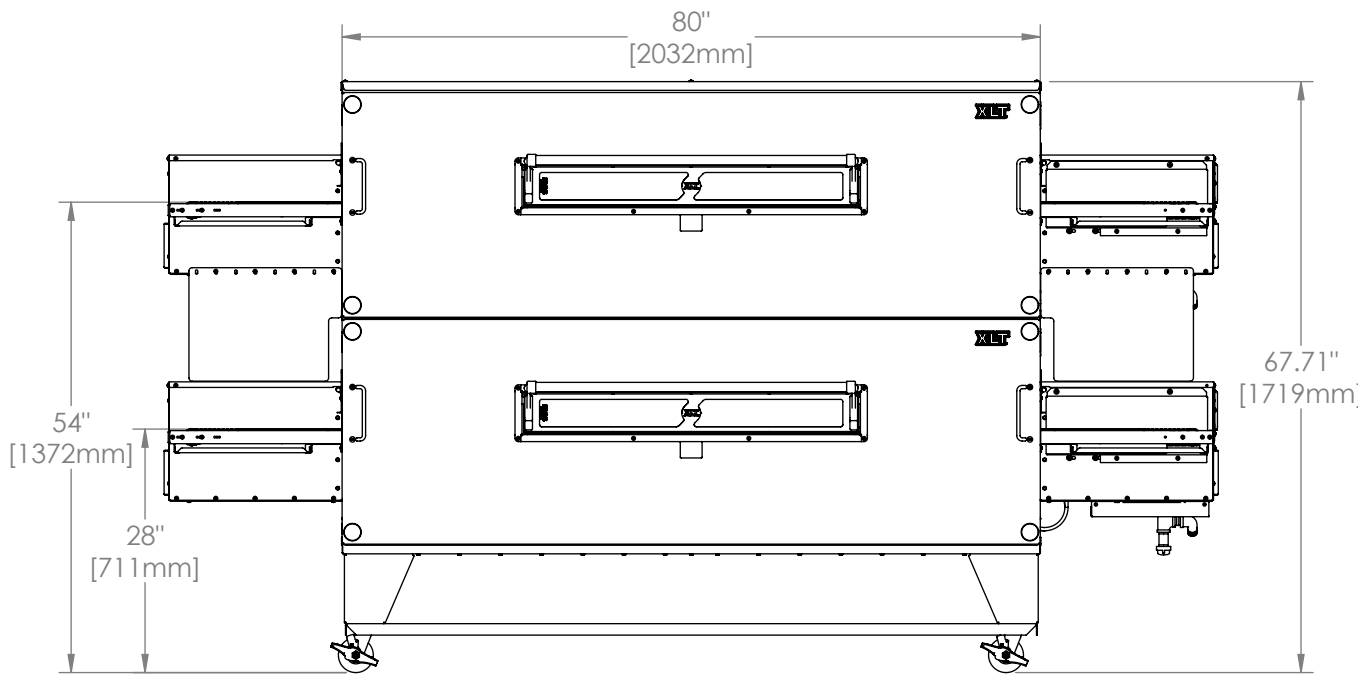

3880 Oven

Double Stack

DS Series

The Information Contained In This Drawing Is The Sole Property Of Wolfe Electric Inc. Any Reproduction In Part Or Whole Without The Written Permission Of Wolfe Electric Inc Is Prohibited.