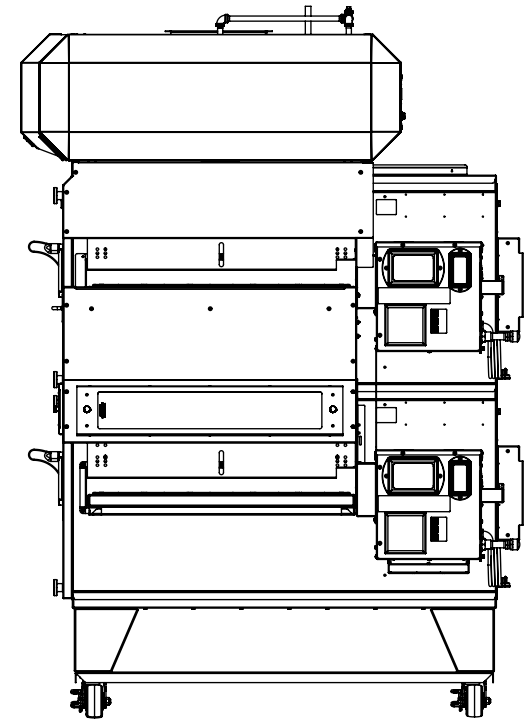

3250 Hood Double Stack H DS Series

The Information Contained In This Drawing Is The Sole Property Of Wolfe Electric Inc. Any Reproduction In Part Or Whole Without The Written Permission Of Wolfe Electric Inc Is Prohibited.