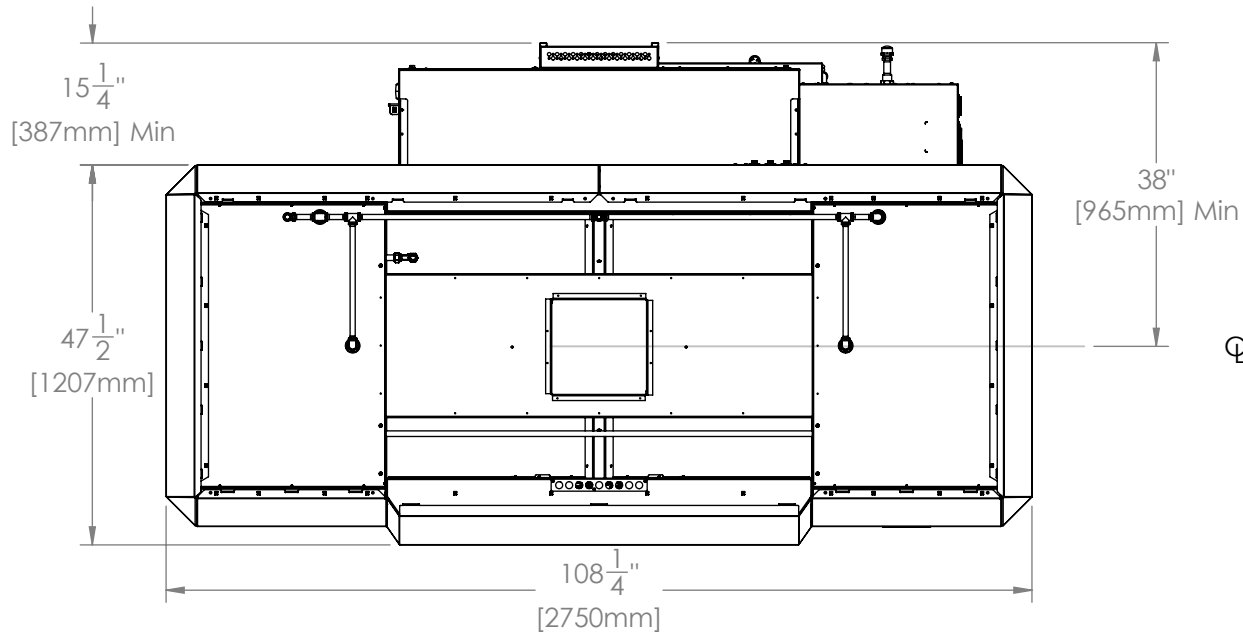

3250 Hood Double Stack H DS Series

The Information Contained In This Drawing Is The Sole Property Of Wolfe Electric Inc. Any Reproduction In Part Or Whole Without The Written Permission Of Wolfe Electric Inc Is Prohibited.