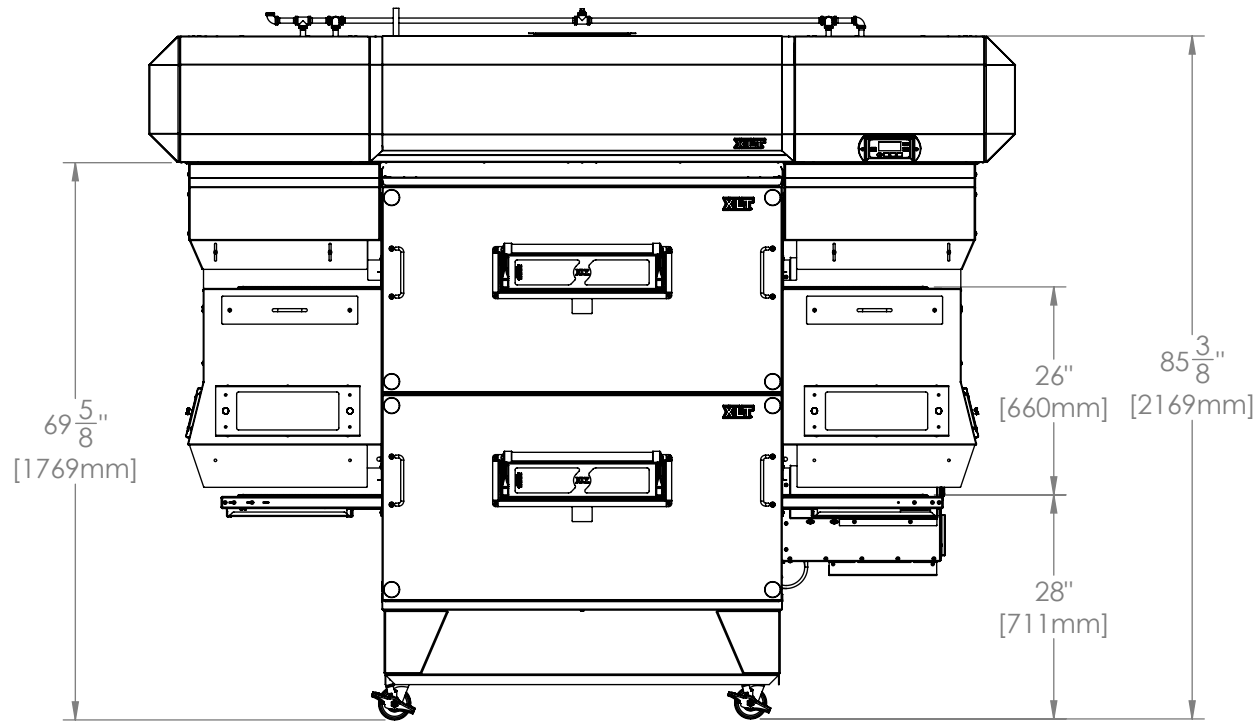

3250 Hood Double Stack H DS Series

The Information Contained In This Drawing Is The Sole Property Of Wolfe Electric Inc. Any Reproduction In Part Or Whole Without The Written Permission Of Wolfe Electric Inc Is Prohibited.