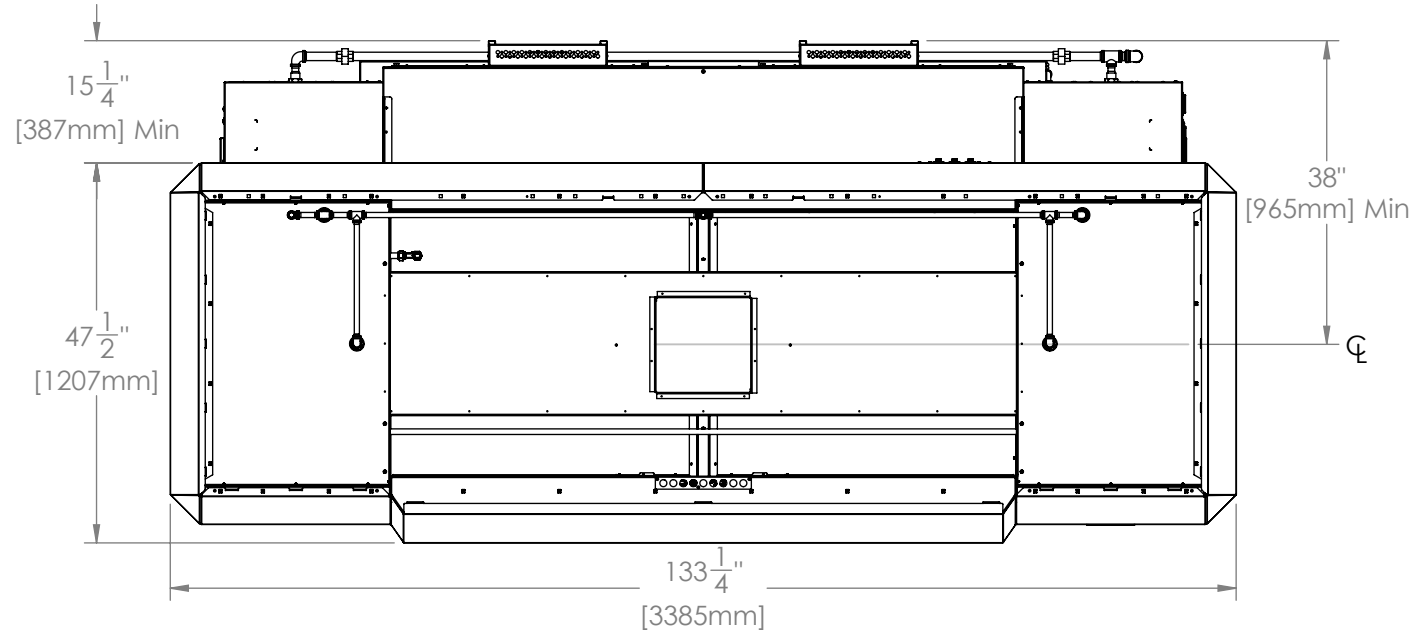

3280-2B Hood

Double Stack

H DS Series

The Information Contained In This Drawing Is The Sole Property Of Wolfe Electric Inc. Any Reproduction In Part Or Whole Without The Written Permission Of Wolfe Electric Inc Is Prohibited.