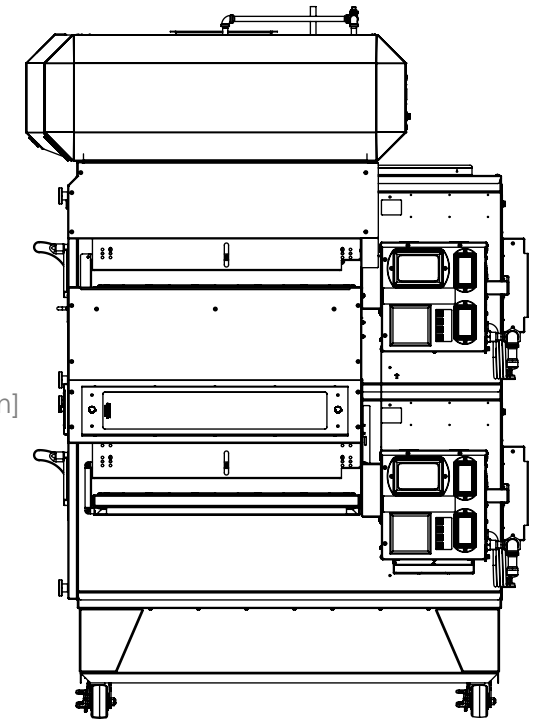

3280-2B Hood

Double Stack

H DS Series

The Information Contained In This Drawing Is The Sole Property Of Wolfe Electric Inc. Any Reproduction In Part Or Whole Without The Written Permission Of Wolfe Electric Inc Is Prohibited.