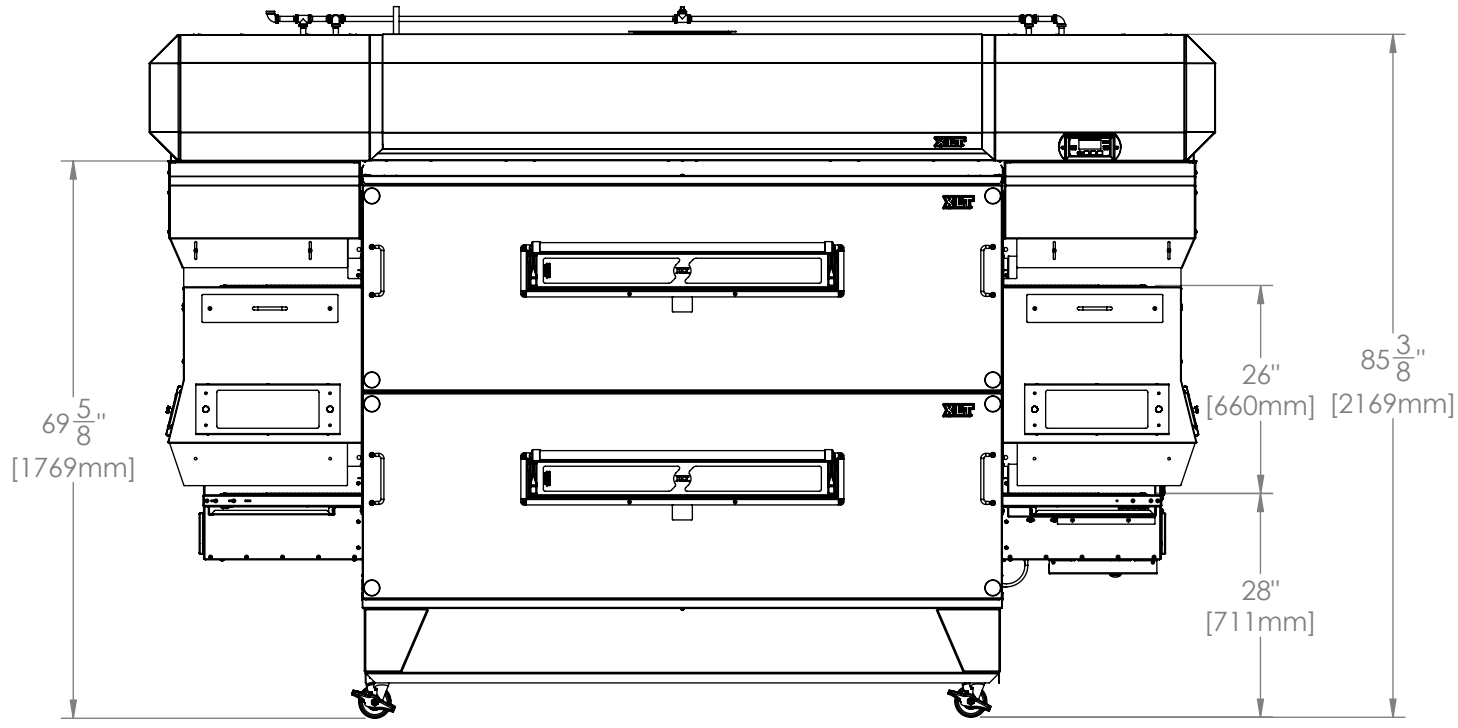

3280-2B Hood

Double Stack

H DS Series

The Information Contained In This Drawing Is The Sole Property Of Wolfe Electric Inc. Any Reproduction In Part Or Whole Without The Written Permission Of Wolfe Electric Inc Is Prohibited.