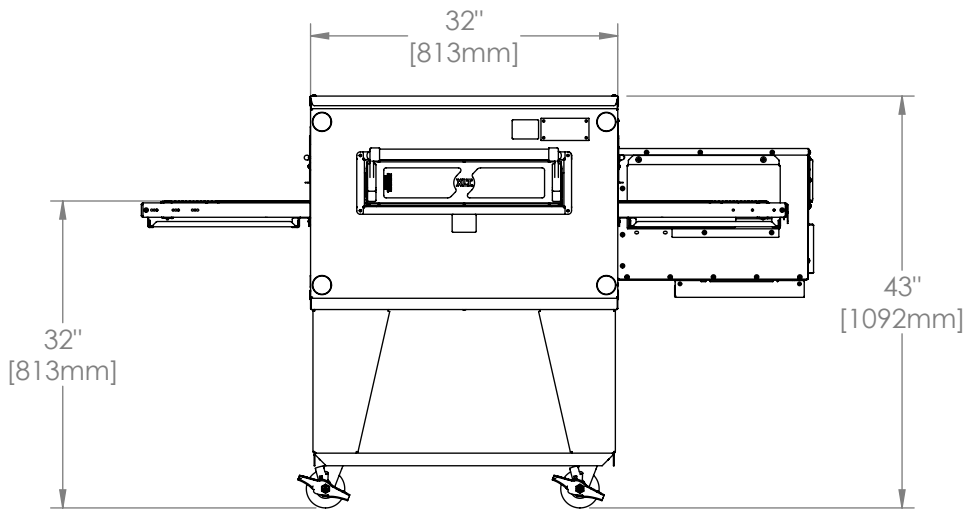

1832 Oven
Single Stack
H Series
Electric

The Information Contained In This Drawing Is The Sole Property Of Wolfe Electric Inc. Any Reproduction In Part Or Whole Without The Written Permission Of Wolfe Electric Inc Is Prohibited.