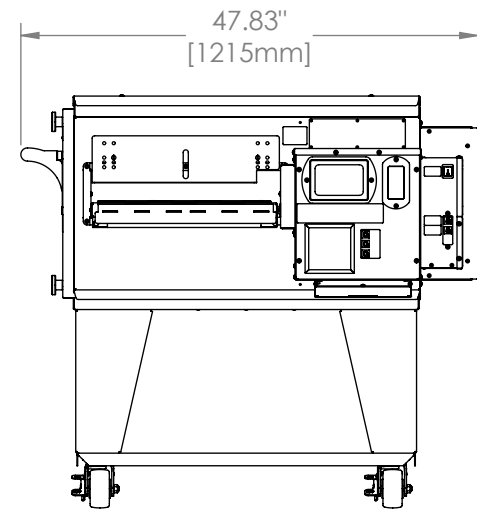

1832 Oven
Single Stack
H Series
Electric

The Information Contained In This Drawing Is The Sole Property Of Wolfe Electric Inc. Any Reproduction In Part Or Whole Without The Written Permission Of Wolfe Electric Inc Is Prohibited.