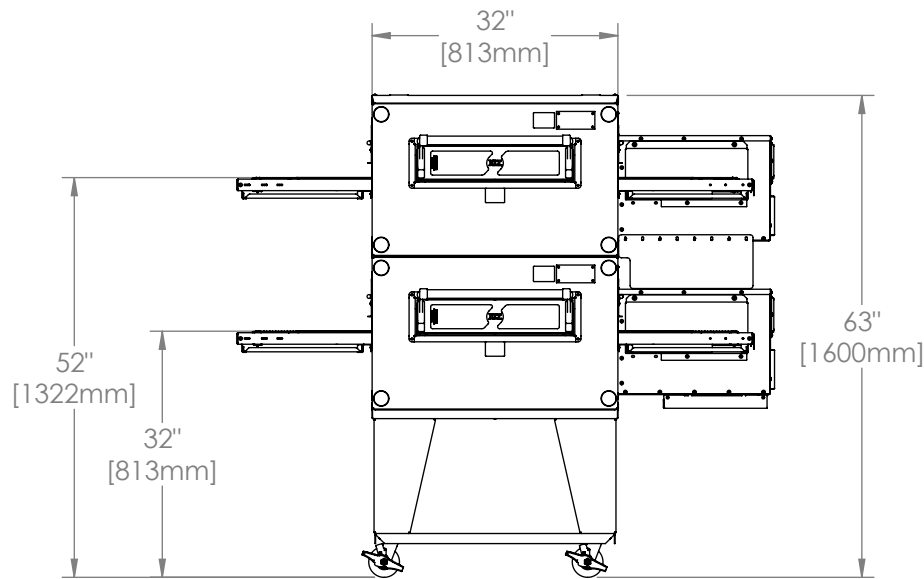

1832 Oven
Double Stack
H Series
Electric

The Information Contained In This Drawing Is The Sole Property Of Wolfe Electric Inc. Any Reproduction In Part Or Whole Without The Written Permission Of Wolfe Electric Inc Is Prohibited.