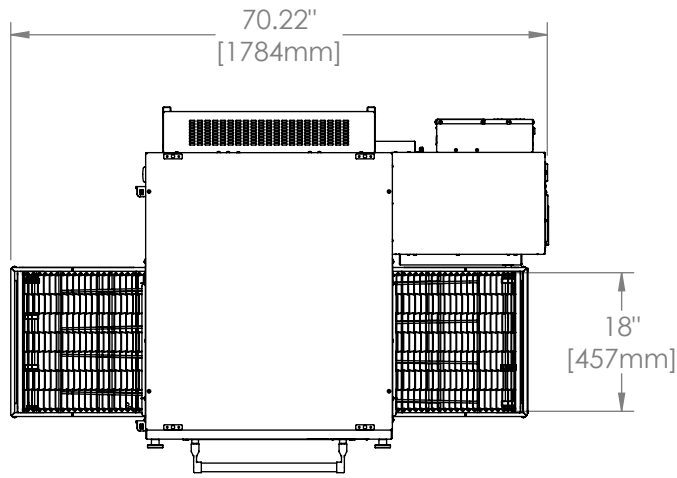

1832 Oven
Double Stack
H Series
Electric

The Information Contained In This Drawing Is The Sole Property Of Wolfe Electric Inc. Any Reproduction In Part Or Whole Without The Written Permission Of Wolfe Electric Inc Is Prohibited.