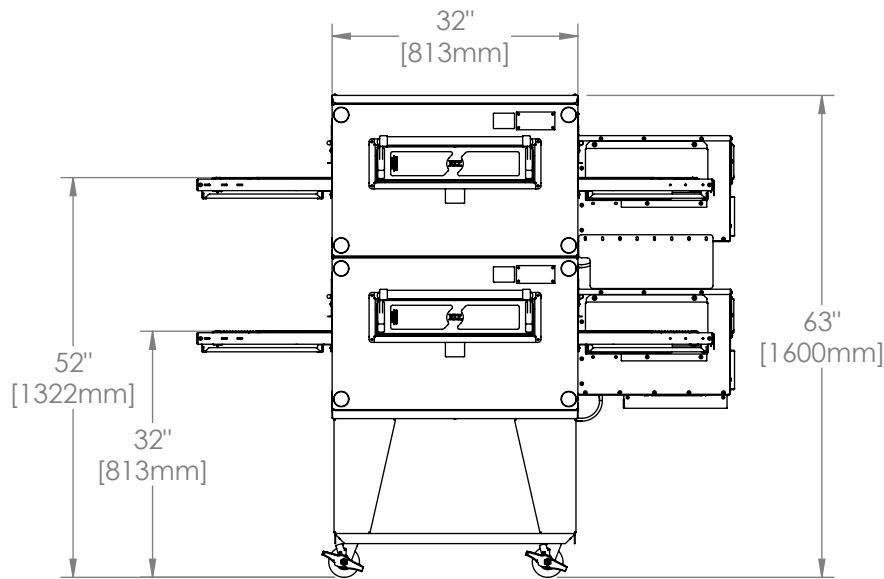

1832 Oven Double Stack H Series

The Information Contained In This Drawing Is The Sole Property Of Wolfe Electric Inc. Any Reproduction In Part Or Whole Without The Written Permission Of Wolfe Electric Inc Is Prohibited.