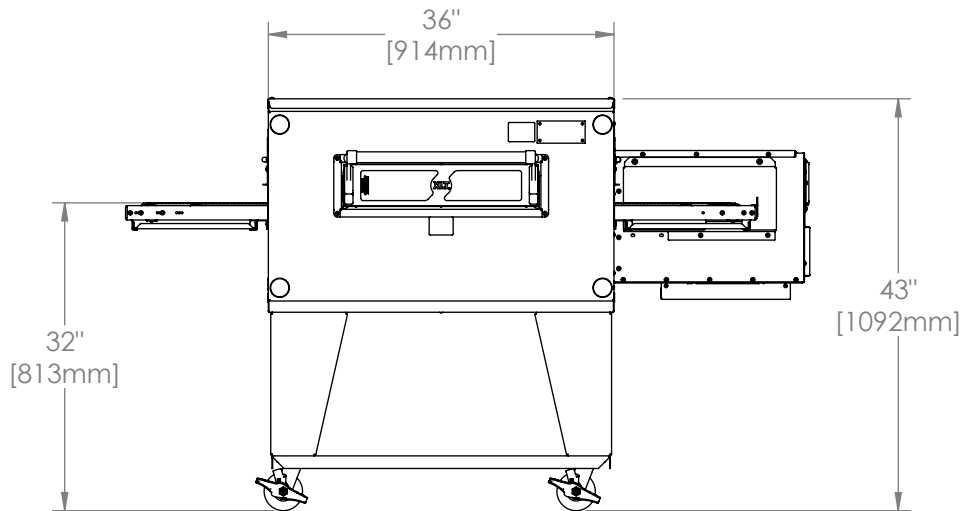

2336 Oven
Single Stack
H Series
Electric

The Information Contained In This Drawing Is The Sole Property Of Wolfe Electric Inc. Any Reproduction In Part Or Whole Without The Written Permission Of Wolfe Electric Inc Is Prohibited.