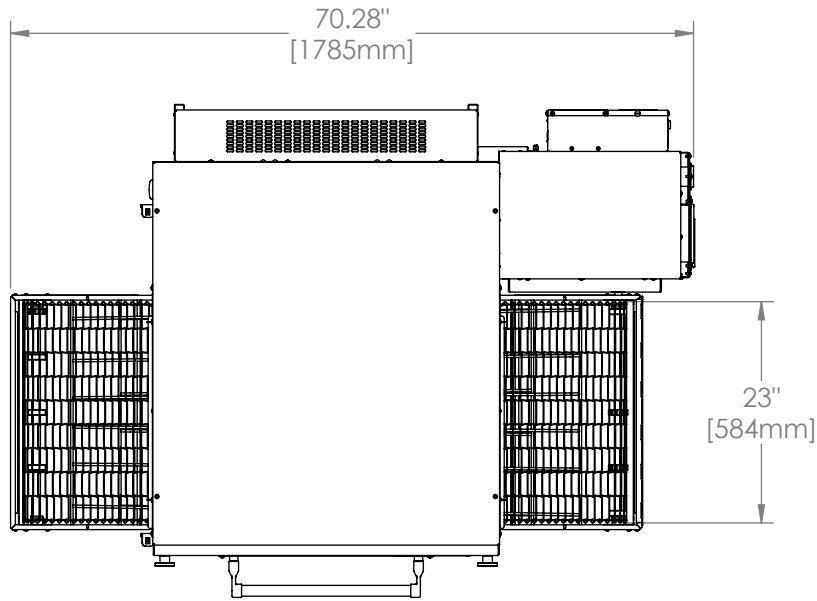

2336 Oven
Single Stack
H Series
Electric

The Information Contained In This Drawing Is The Sole Property Of Wolfe Electric Inc. Any Reproduction In Part Or Whole Without The Written Permission Of Wolfe Electric Inc Is Prohibited.