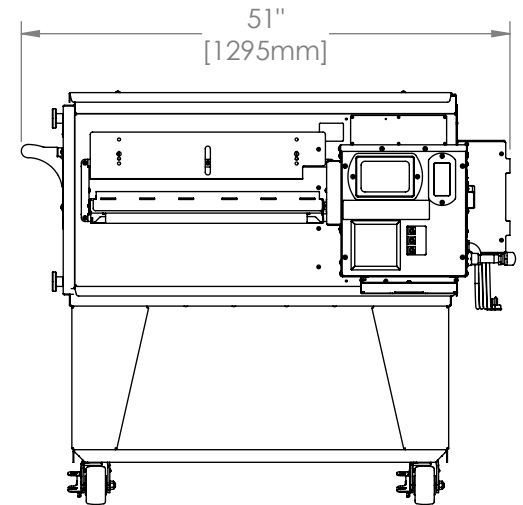

**XLT**  
SmartSolutions™

2336 Oven  
Single Stack  
H Series

The Information Contained In This Drawing Is The Sole Property Of Wolfe Electric Inc. Any Reproduction In Part Or Whole Without The Written Permission Of Wolfe Electric Inc Is Prohibited.