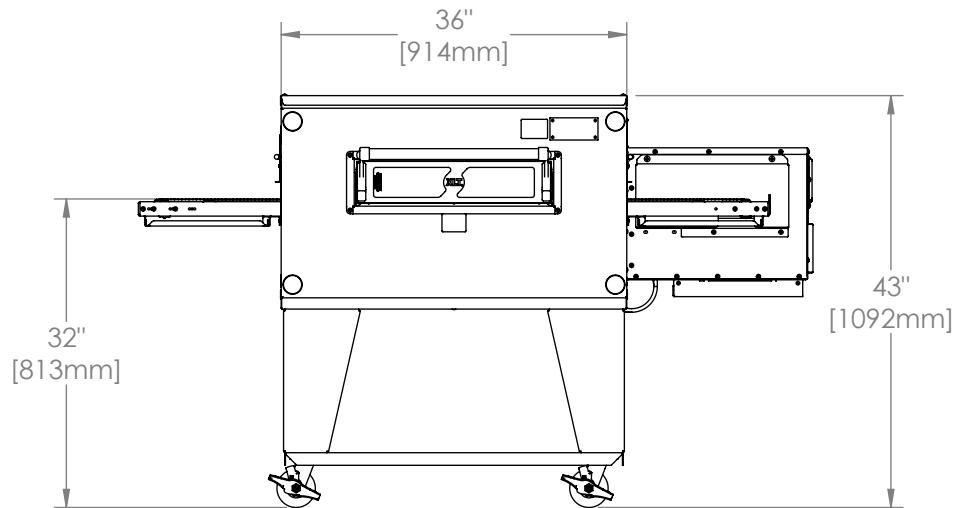

**XLT**  
SmartSolutions™

2336 Oven  
Single Stack  
H Series

The Information Contained In This Drawing Is The Sole Property Of Wolfe Electric Inc. Any Reproduction In Part Or Whole Without The Written Permission Of Wolfe Electric Inc Is Prohibited.