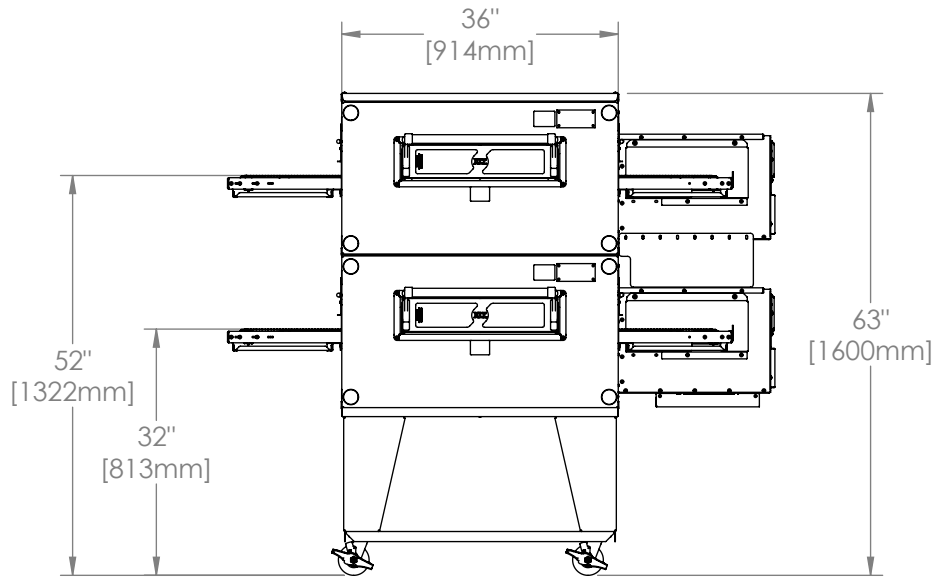

2336 Oven  
Double Stack  
H Series  
Electric

The Information Contained In This Drawing Is The Sole Property Of Wolfe Electric Inc. Any Reproduction In Part Or Whole Without The Written Permission Of Wolfe Electric Inc Is Prohibited.