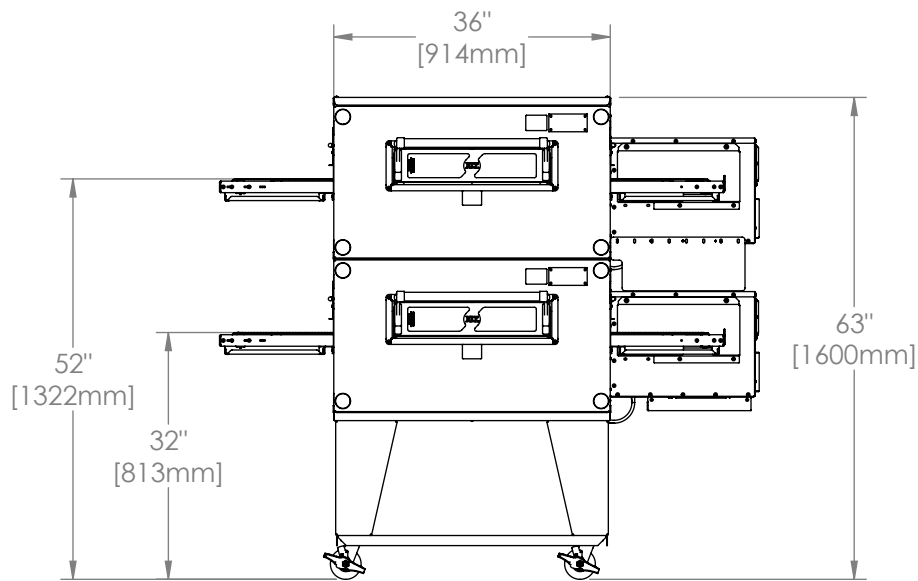

2336 Oven Double Stack H Series

The Information Contained In This Drawing Is The Sole Property Of Wolfe Electric Inc. Any Reproduction In Part Or Whole Without The Written Permission Of Wolfe Electric Inc Is Prohibited.