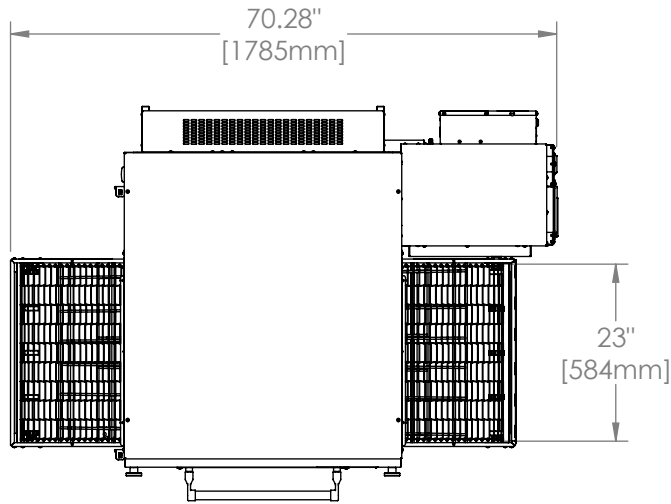

2336 Oven
Triple Stack
H Series
Electric

The Information Contained In This Drawing Is The Sole Property Of Wolfe Electric Inc. Any Reproduction In Part Or Whole Without The Written Permission Of Wolfe Electric Inc Is Prohibited.