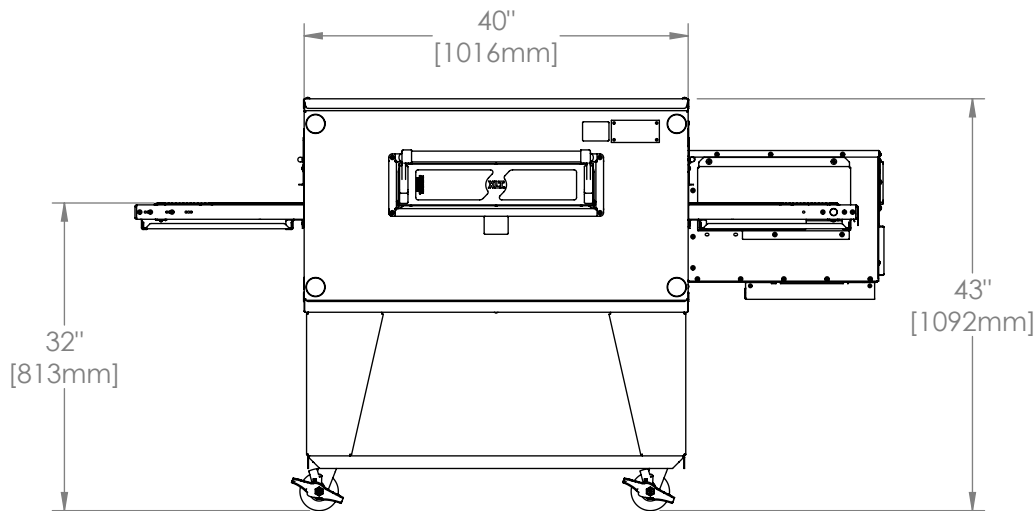

2440 Oven  
Single Stack  
H Series  
Electric

The Information Contained In This Drawing Is The Sole Property Of Wolfe Electric Inc. Any Reproduction In Part Or Whole Without The Written Permission Of Wolfe Electric Inc Is Prohibited.