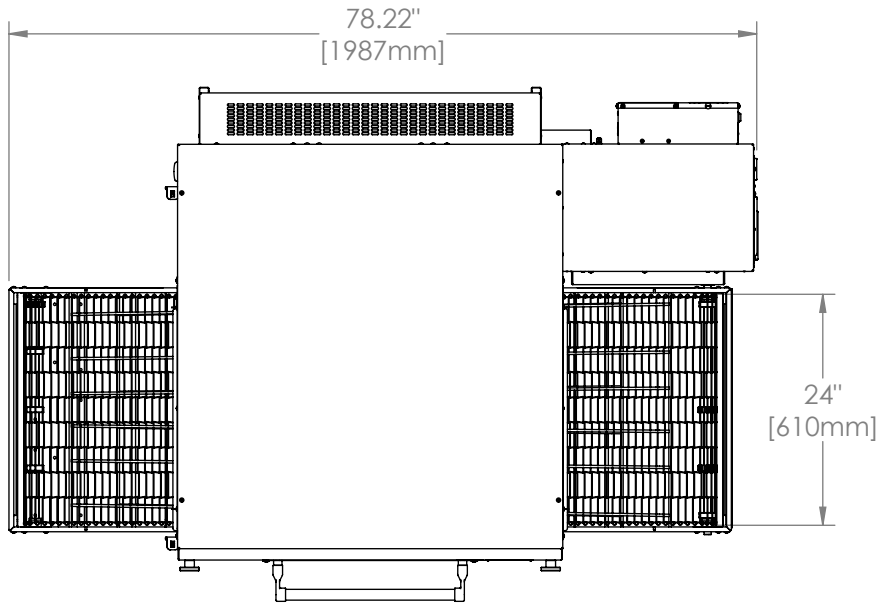

2440 Oven  
Single Stack  
H Series  
Electric

The Information Contained In This Drawing Is The Sole Property Of Wolfe Electric Inc. Any Reproduction In Part Or Whole Without The Written Permission Of Wolfe Electric Inc Is Prohibited.