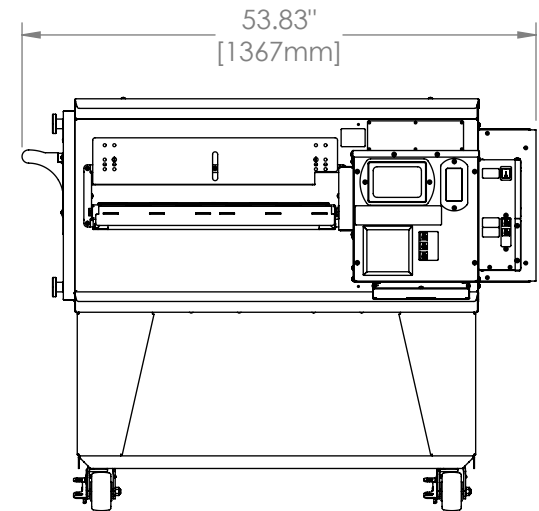

2440 Oven  
Single Stack  
H Series  
Electric

The Information Contained In This Drawing Is The Sole Property Of Wolfe Electric Inc. Any Reproduction In Part Or Whole Without The Written Permission Of Wolfe Electric Inc Is Prohibited.