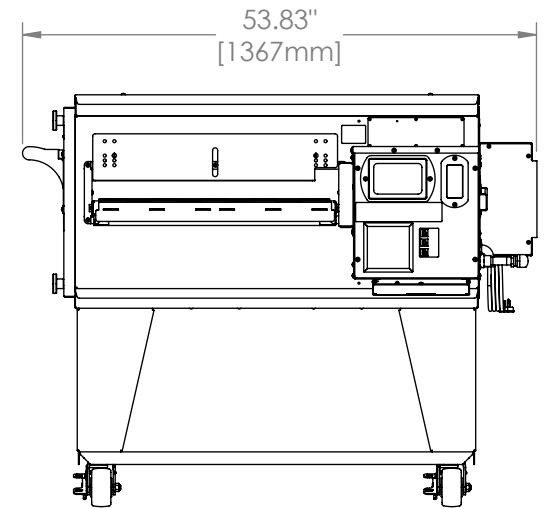

# 2440 Oven Single Stack H Series

The Information Contained In This Drawing Is The Sole Property Of Wolfe Electric Inc. Any Reproduction In Part Or Whole Without The Written Permission Of Wolfe Electric Inc Is Prohibited.