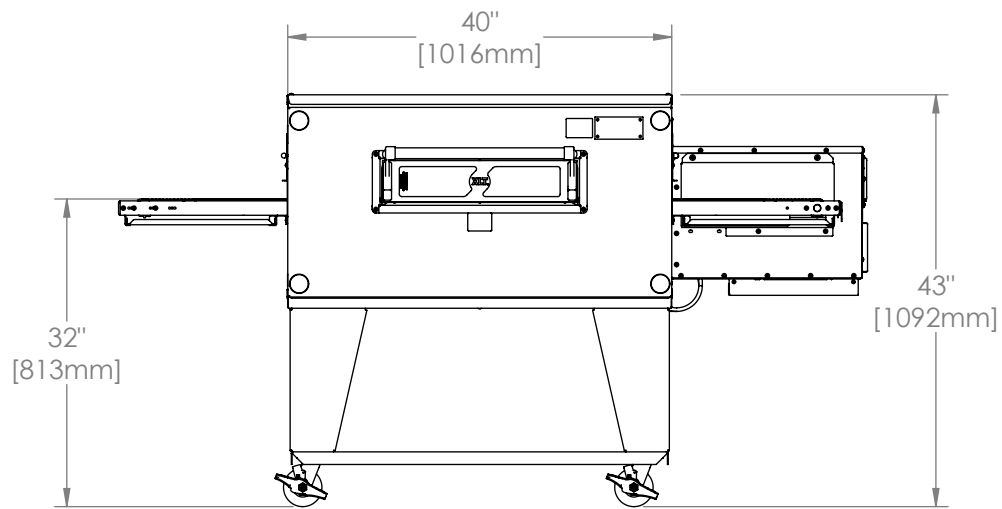

# 2440 Oven Single Stack H Series

The Information Contained In This Drawing Is The Sole Property Of Wolfe Electric Inc. Any Reproduction In Part Or Whole Without The Written Permission Of Wolfe Electric Inc Is Prohibited.