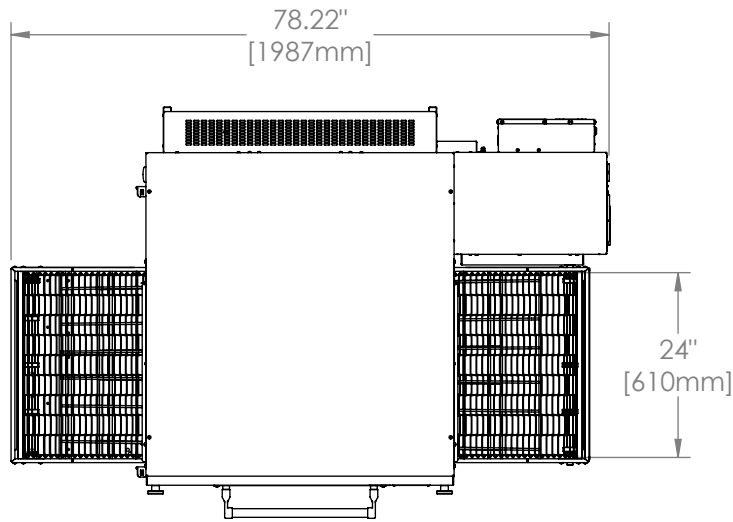

2440 Oven
Double Stack
H Series
Electric

The Information Contained In This Drawing Is The Sole Property Of Wolfe Electric Inc. Any Reproduction In Part Or Whole Without The Written Permission Of Wolfe Electric Inc Is Prohibited.