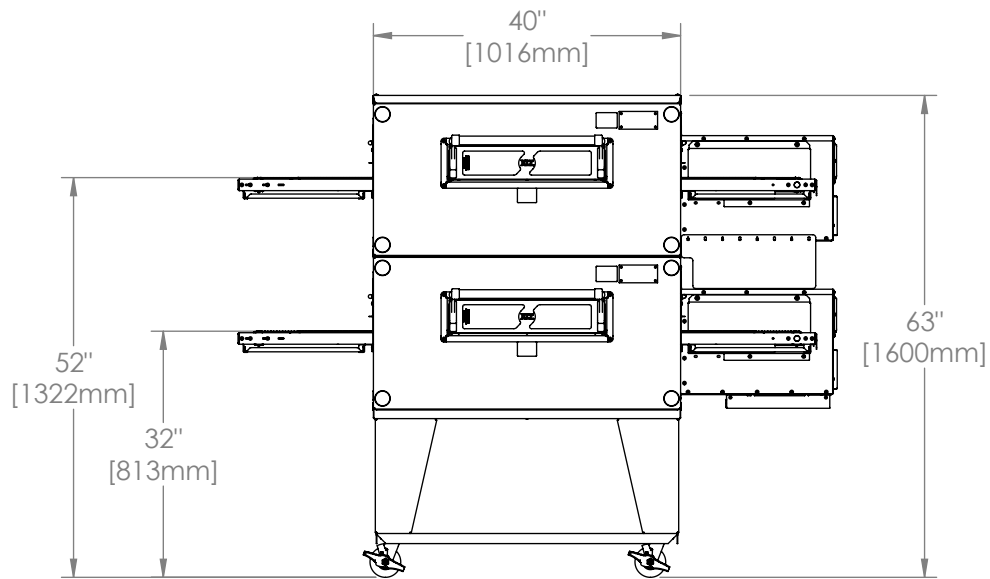

2440 Oven
Double Stack
H Series
Electric

The Information Contained In This Drawing Is The Sole Property Of Wolfe Electric Inc. Any Reproduction In Part Or Whole Without The Written Permission Of Wolfe Electric Inc Is Prohibited.