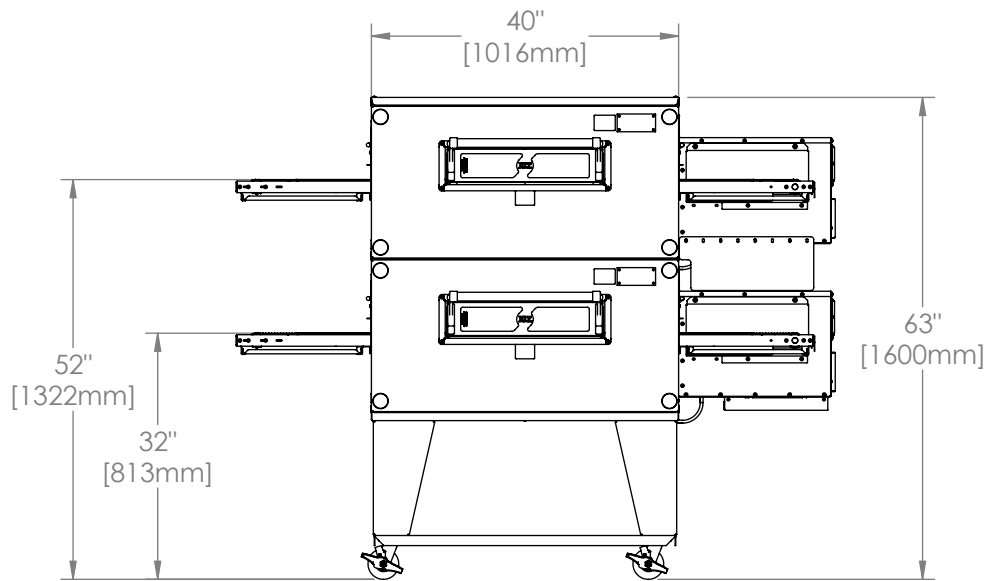

2440 Oven Double Stack H Series

The Information Contained In This Drawing Is The Sole Property Of Wolfe Electric Inc. Any Reproduction In Part Or Whole Without The Written Permission Of Wolfe Electric Inc Is Prohibited.