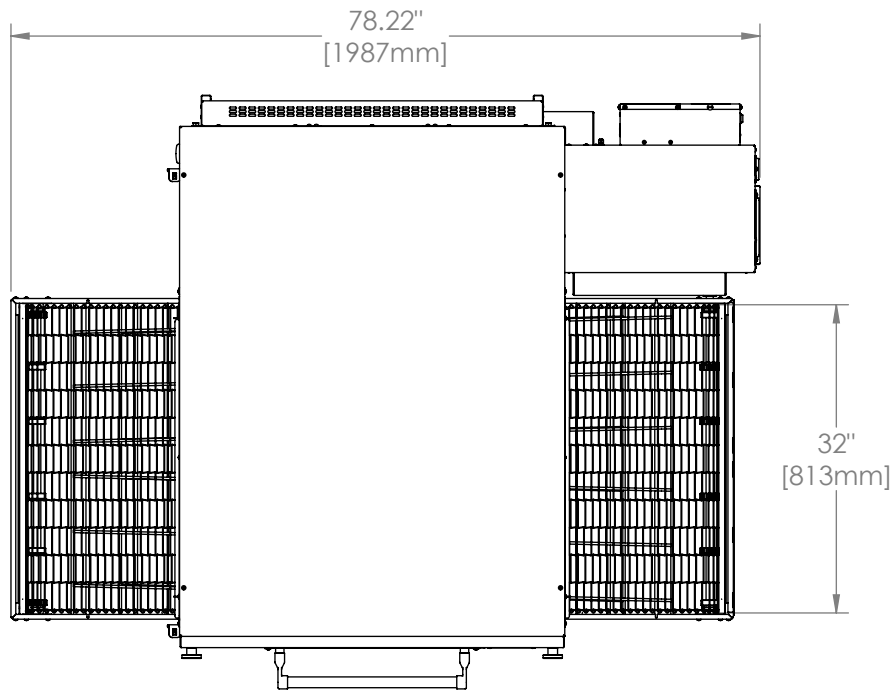

3240 Oven
Single Stack
H Series
Electric

The Information Contained In This Drawing Is The Sole Property Of Wolfe Electric Inc. Any Reproduction In Part Or Whole Without The Written Permission Of Wolfe Electric Inc Is Prohibited.