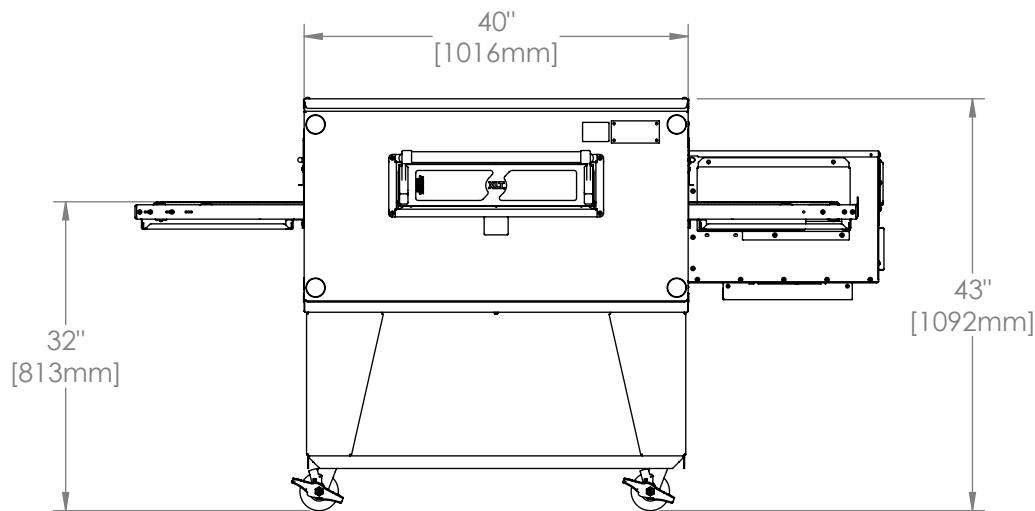

3240 Oven
Single Stack
H Series
Electric

The Information Contained In This Drawing Is The Sole Property Of Wolfe Electric Inc. Any Reproduction In Part Or Whole Without The Written Permission Of Wolfe Electric Inc Is Prohibited.