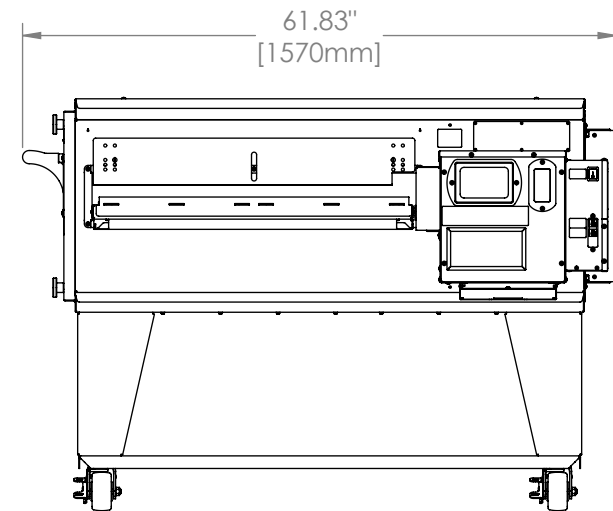

3240 Oven
Single Stack
H Series
Electric

The Information Contained In This Drawing Is The Sole Property Of Wolfe Electric Inc. Any Reproduction In Part Or Whole Without The Written Permission Of Wolfe Electric Inc Is Prohibited.