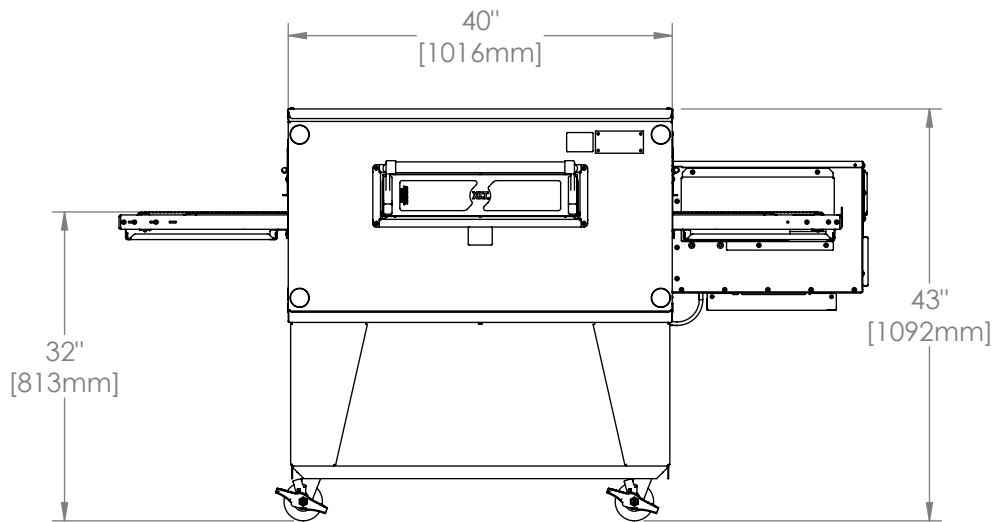

3240 Oven

Single Stack
H Series

The Information Contained In This Drawing Is The Sole Property Of Wolfe Electric Inc. Any Reproduction In Part Or Whole Without The Written Permission Of Wolfe Electric Inc Is Prohibited.