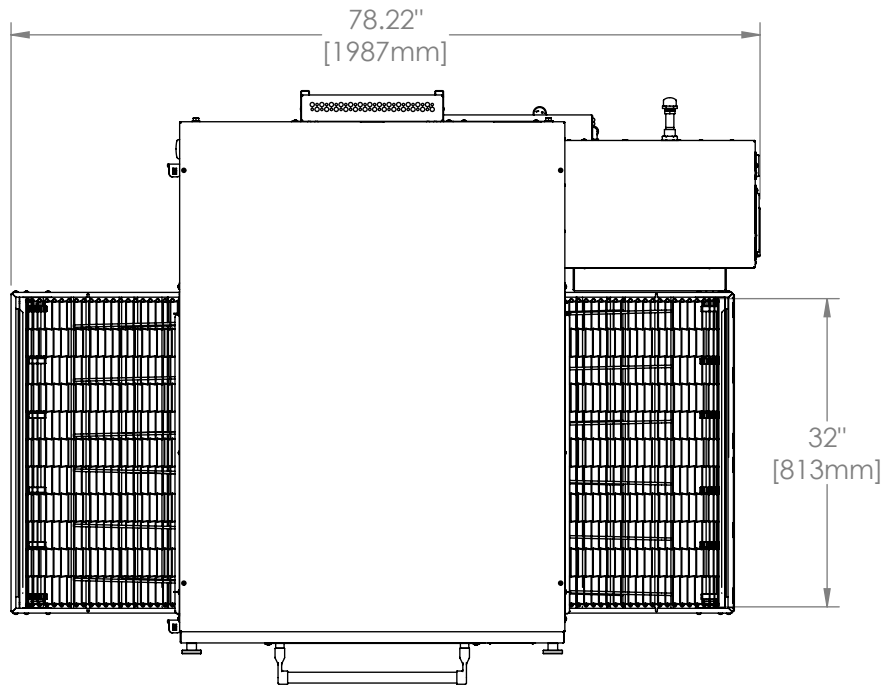

3240 Oven

Single Stack
H Series

The Information Contained In This Drawing Is The Sole Property Of Wolfe Electric Inc. Any Reproduction In Part Or Whole Without The Written Permission Of Wolfe Electric Inc Is Prohibited.