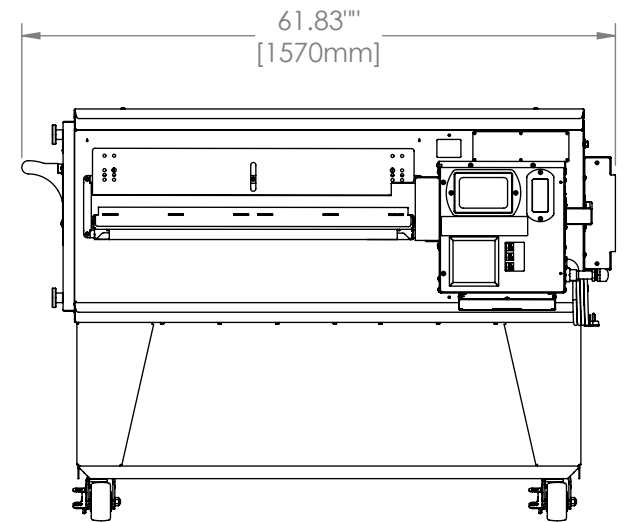

3240 Oven

Single Stack
H Series

The Information Contained In This Drawing Is The Sole Property Of Wolfe Electric Inc. Any Reproduction In Part Or Whole Without The Written Permission Of Wolfe Electric Inc Is Prohibited.