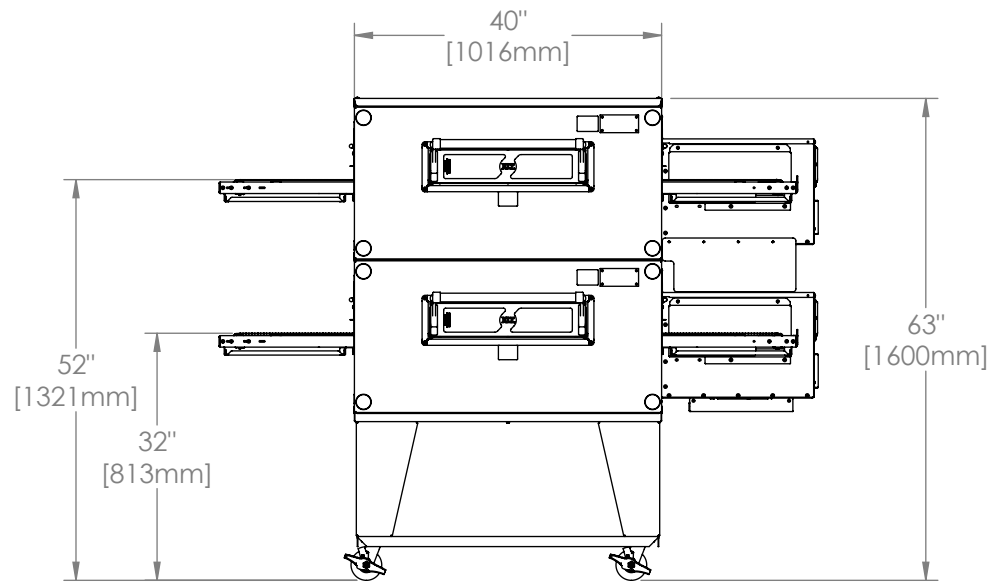

3240 Oven
Double Stack
H Series
Electric

The Information Contained In This Drawing Is The Sole Property Of Wolfe Electric Inc. Any Reproduction In Part Or Whole Without The Written Permission Of Wolfe Electric Inc Is Prohibited.