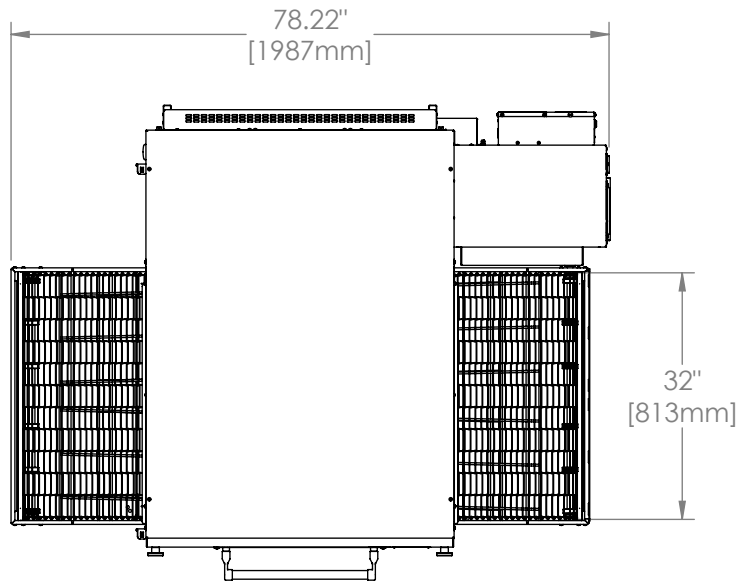

3240 Oven
Double Stack
H Series
Electric

The Information Contained In This Drawing Is The Sole Property Of Wolfe Electric Inc. Any Reproduction In Part Or Whole Without The Written Permission Of Wolfe Electric Inc Is Prohibited.