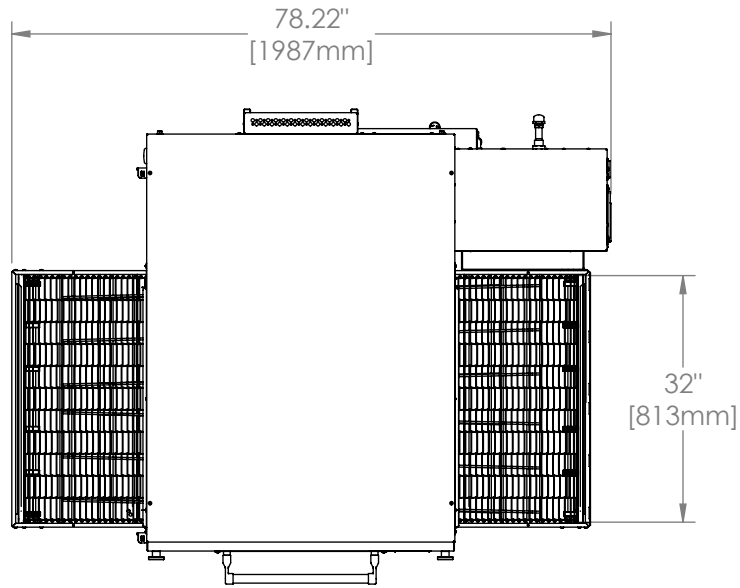

3240 Oven Double Stack H Series

The Information Contained In This Drawing Is The Sole Property Of Wolfe Electric Inc. Any Reproduction In Part Or Whole Without The Written Permission Of Wolfe Electric Inc Is Prohibited.