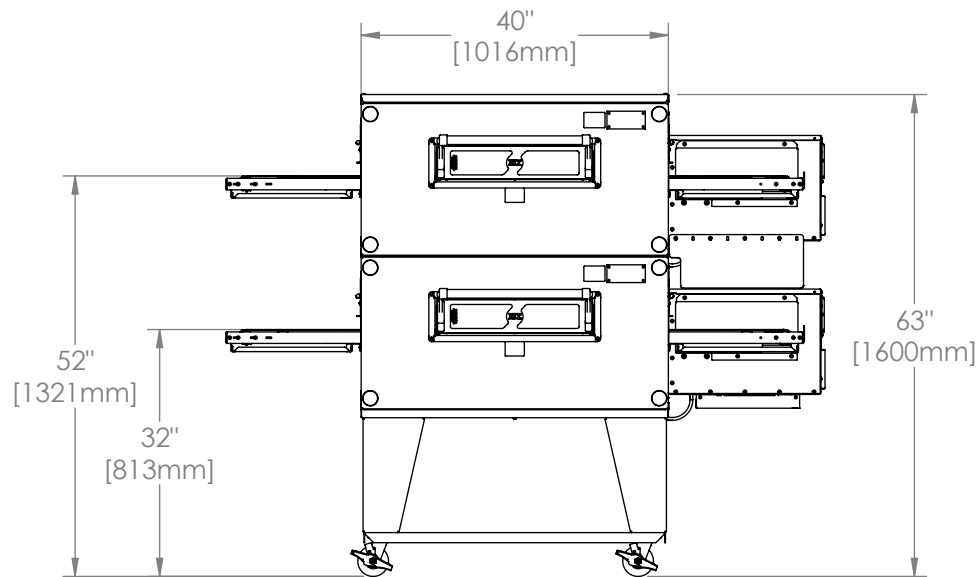

3240 Oven Double Stack H Series

The Information Contained In This Drawing Is The Sole Property Of Wolfe Electric Inc. Any Reproduction In Part Or Whole Without The Written Permission Of Wolfe Electric Inc Is Prohibited.