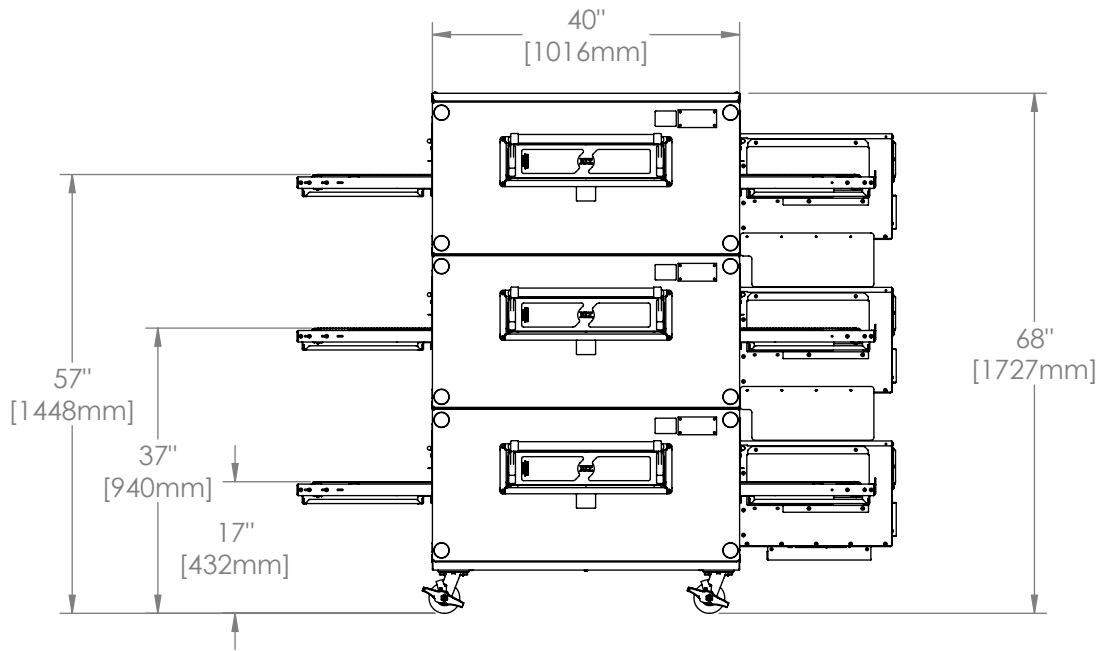

# 3240 Oven

Triple Stack  
H Series  
Electric

The Information Contained In This Drawing Is The Sole Property Of Wolfe Electric Inc. Any Reproduction In Part Or Whole Without The Written Permission Of Wolfe Electric Inc Is Prohibited.