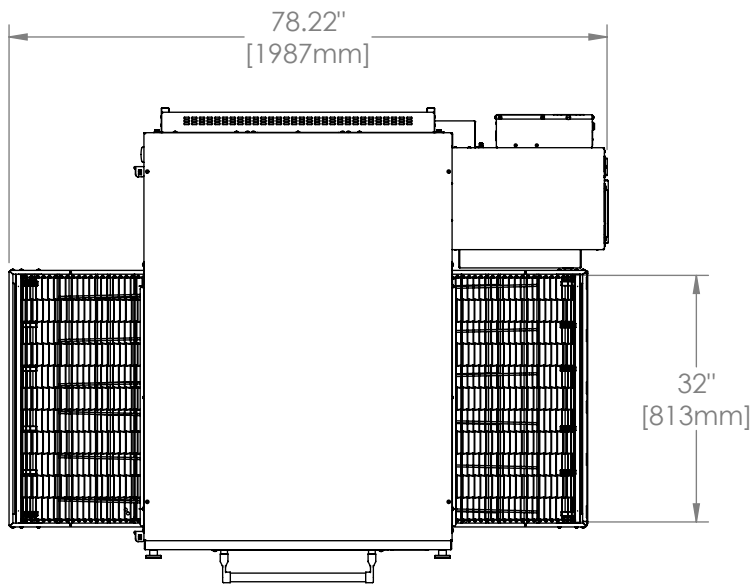

# 3240 Oven

Triple Stack  
H Series  
Electric

The Information Contained In This Drawing Is The Sole Property Of Wolfe Electric Inc. Any Reproduction In Part Or Whole Without The Written Permission Of Wolfe Electric Inc Is Prohibited.