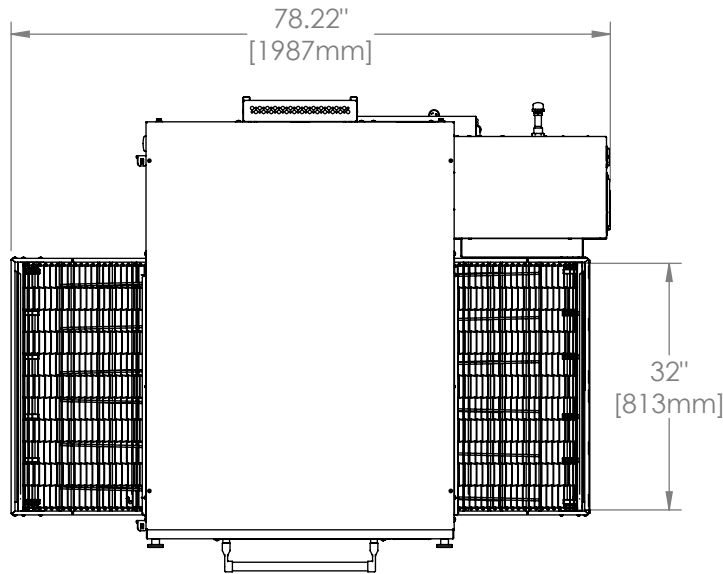

3240 Oven

Triple Stack H Series

The Information Contained In This Drawing Is The Sole Property Of Wolfe Electric Inc. Any Reproduction In Part Or Whole Without The Written Permission Of Wolfe Electric Inc Is Prohibited.