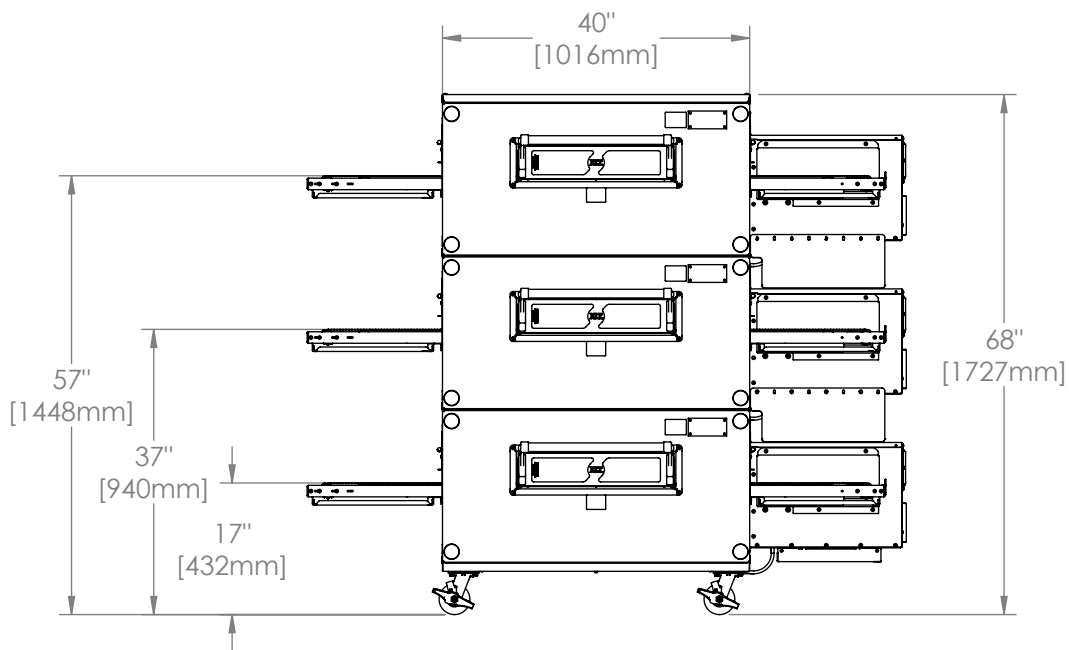

3240 Oven

Triple Stack H Series

The Information Contained In This Drawing Is The Sole Property Of Wolfe Electric Inc. Any Reproduction In Part Or Whole Without The Written Permission Of Wolfe Electric Inc Is Prohibited.