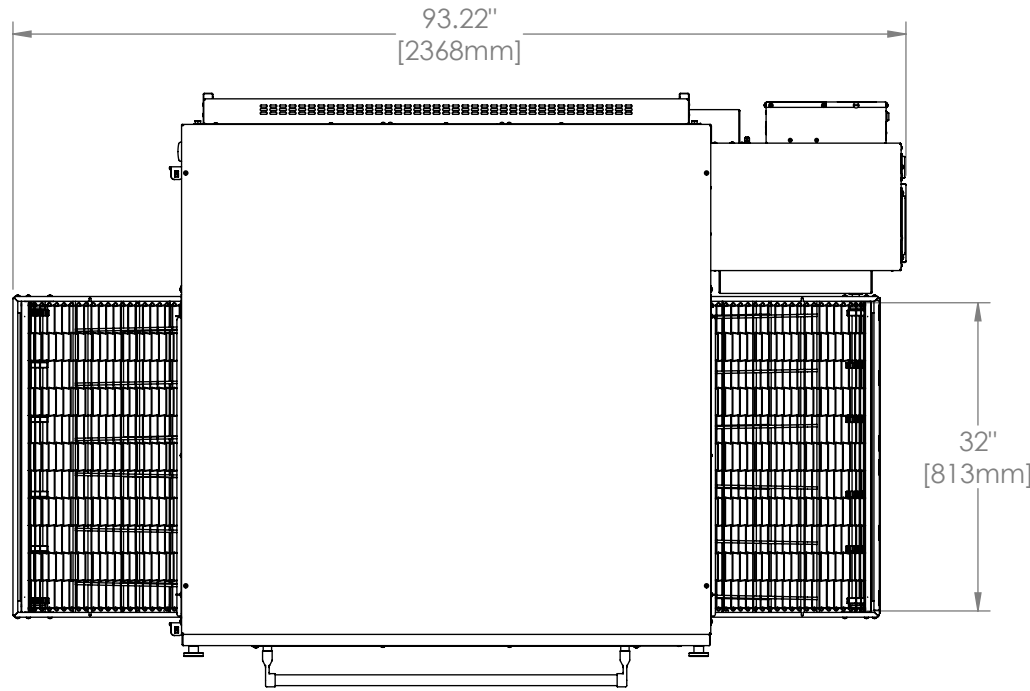

3255 Oven
Single Stack
H Series
Electric

The Information Contained In This Drawing Is The Sole Property Of Wolfe Electric Inc. Any Reproduction In Part Or Whole Without The Written Permission Of Wolfe Electric Inc Is Prohibited.