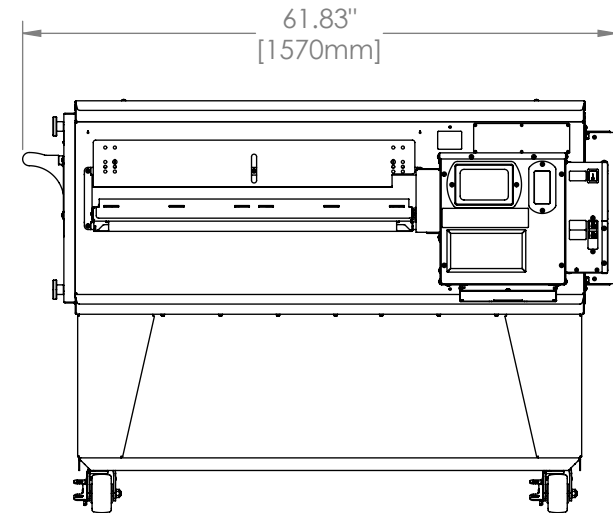

3255 Oven
Single Stack
H Series
Electric

The Information Contained In This Drawing Is The Sole Property Of Wolfe Electric Inc. Any Reproduction In Part Or Whole Without The Written Permission Of Wolfe Electric Inc Is Prohibited.