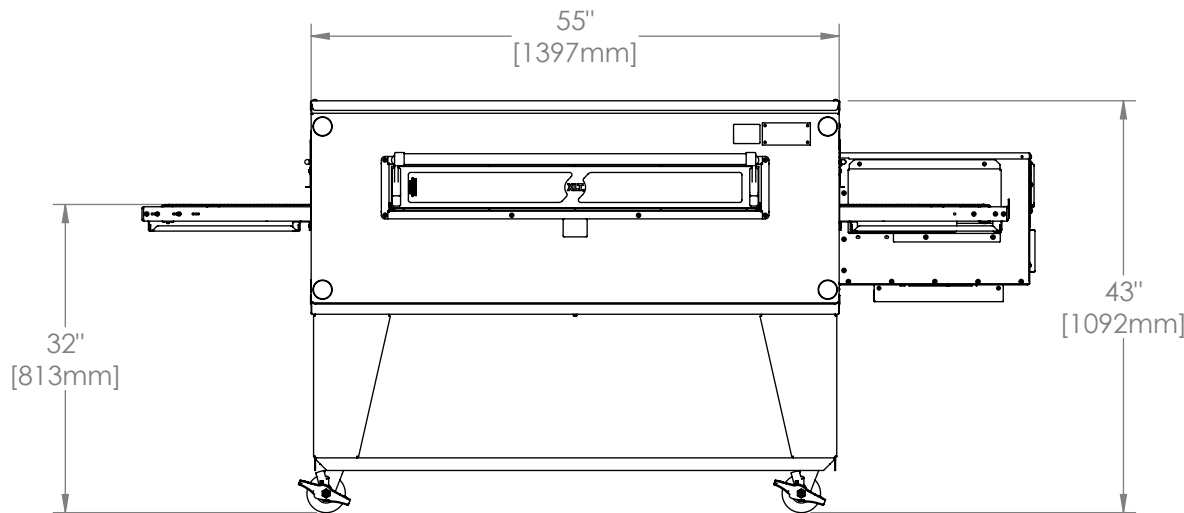

3255 Oven
Single Stack
H Series
Electric

The Information Contained In This Drawing Is The Sole Property Of Wolfe Electric Inc. Any Reproduction In Part Or Whole Without The Written Permission Of Wolfe Electric Inc Is Prohibited.