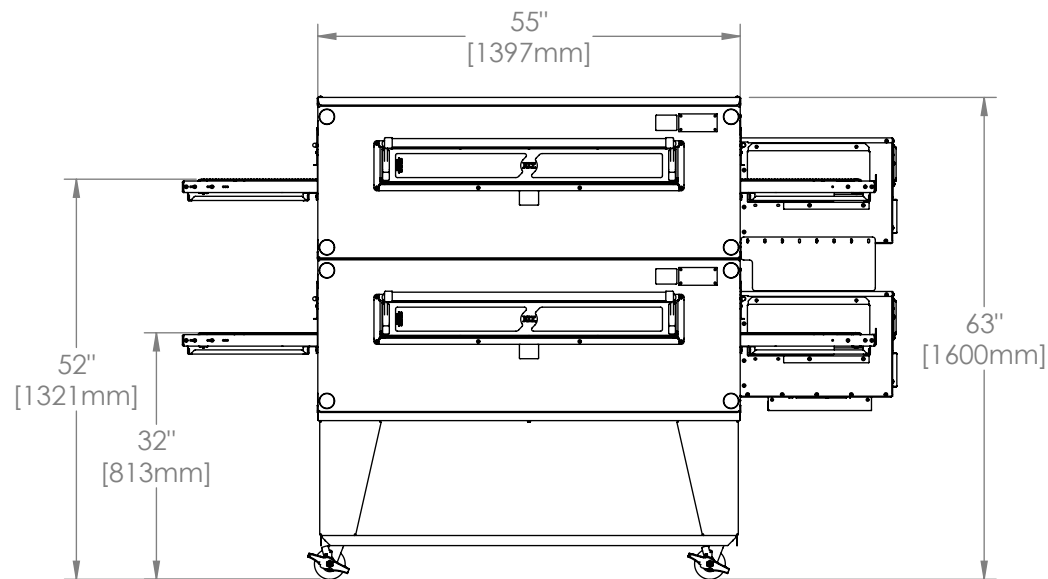

3255 Oven

Double Stack
H Series
Electric

The Information Contained In This Drawing Is The Sole Property Of Wolfe Electric Inc. Any Reproduction In Part Or Whole Without The Written Permission Of Wolfe Electric Inc Is Prohibited.