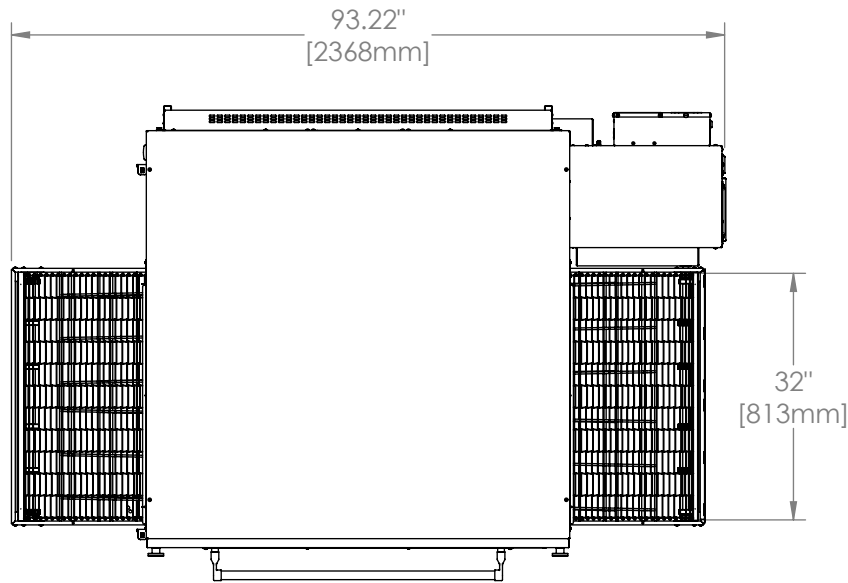

3255 Oven

Double Stack
H Series
Electric

The Information Contained In This Drawing Is The Sole Property Of Wolfe Electric Inc. Any Reproduction In Part Or Whole Without The Written Permission Of Wolfe Electric Inc Is Prohibited.