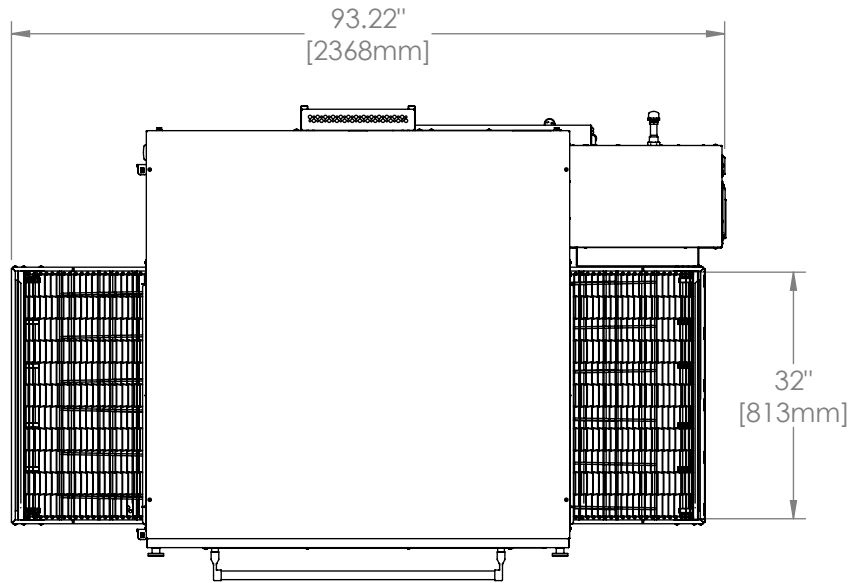

3255 Oven Double Stack H Series

The Information Contained In This Drawing Is The Sole Property Of Wolfe Electric Inc. Any Reproduction In Part Or Whole Without The Written Permission Of Wolfe Electric Inc Is Prohibited.