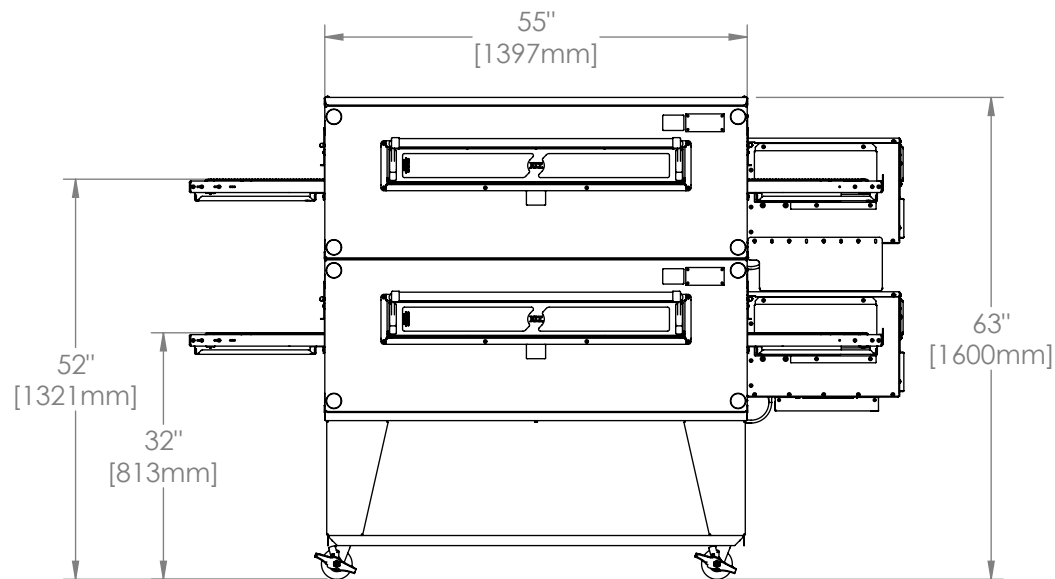

3255 Oven Double Stack H Series

The Information Contained In This Drawing Is The Sole Property Of Wolfe Electric Inc. Any Reproduction In Part Or Whole Without The Written Permission Of Wolfe Electric Inc Is Prohibited.