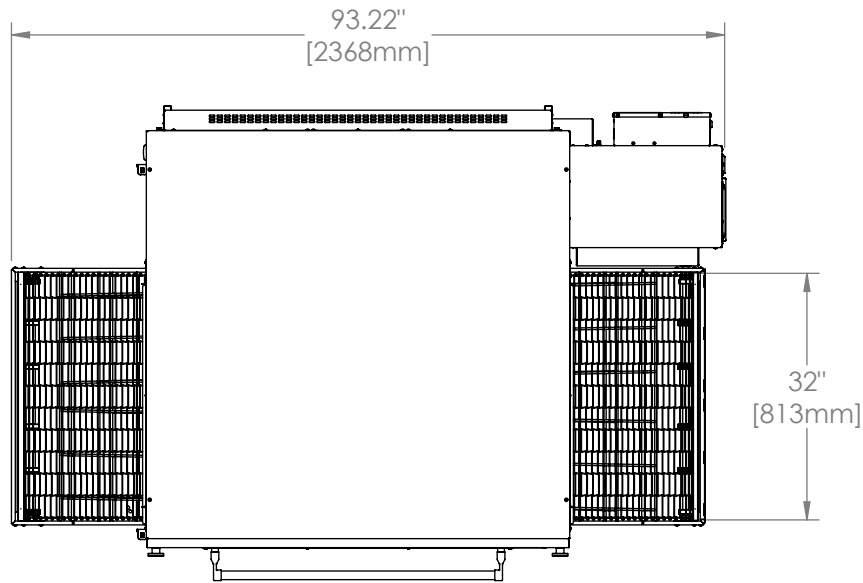

3255 Oven  
Triple Stack  
H Series  
Electric

The Information Contained In This Drawing Is The Sole Property Of Wolfe Electric Inc. Any Reproduction In Part Or Whole Without The Written Permission Of Wolfe Electric Inc Is Prohibited.