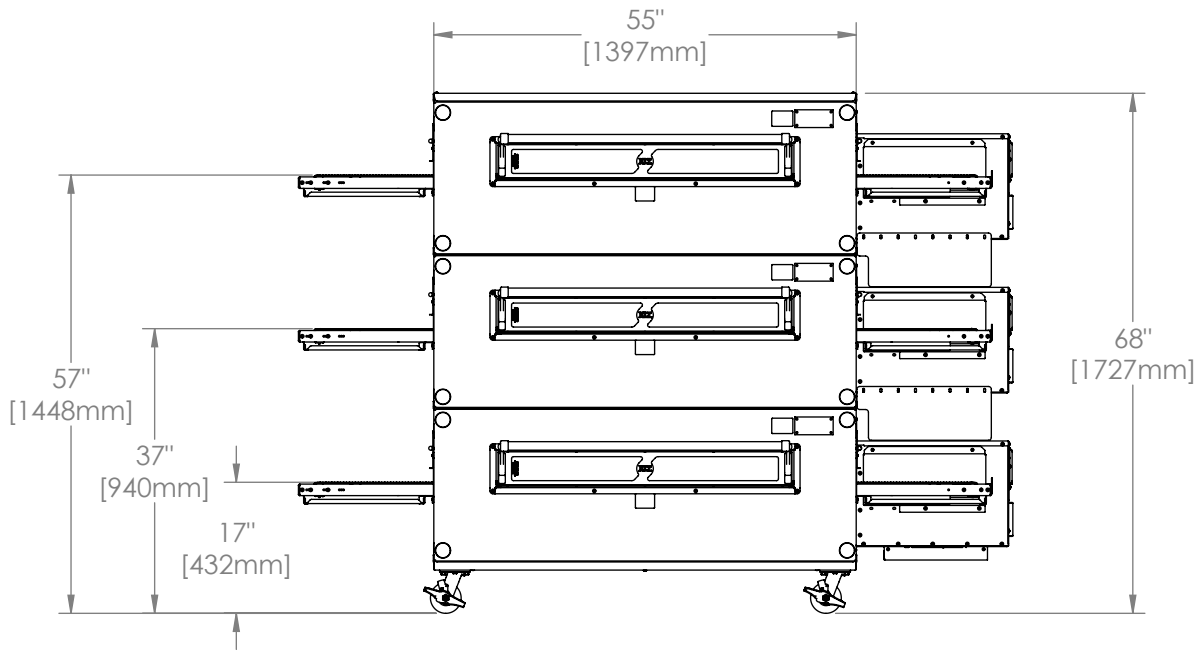

3255 Oven  
Triple Stack  
H Series  
Electric

The Information Contained In This Drawing Is The Sole Property Of Wolfe Electric Inc. Any Reproduction In Part Or Whole Without The Written Permission Of Wolfe Electric Inc Is Prohibited.