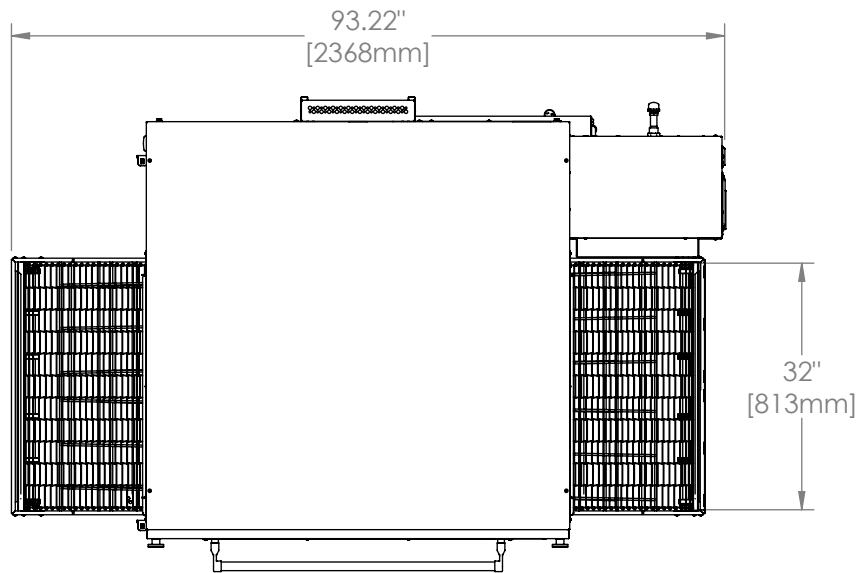

3255 Oven

Triple Stack H Series

The Information Contained In This Drawing Is The Sole Property Of Wolfe Electric Inc. Any Reproduction In Part Or Whole Without The Written Permission Of Wolfe Electric Inc Is Prohibited.