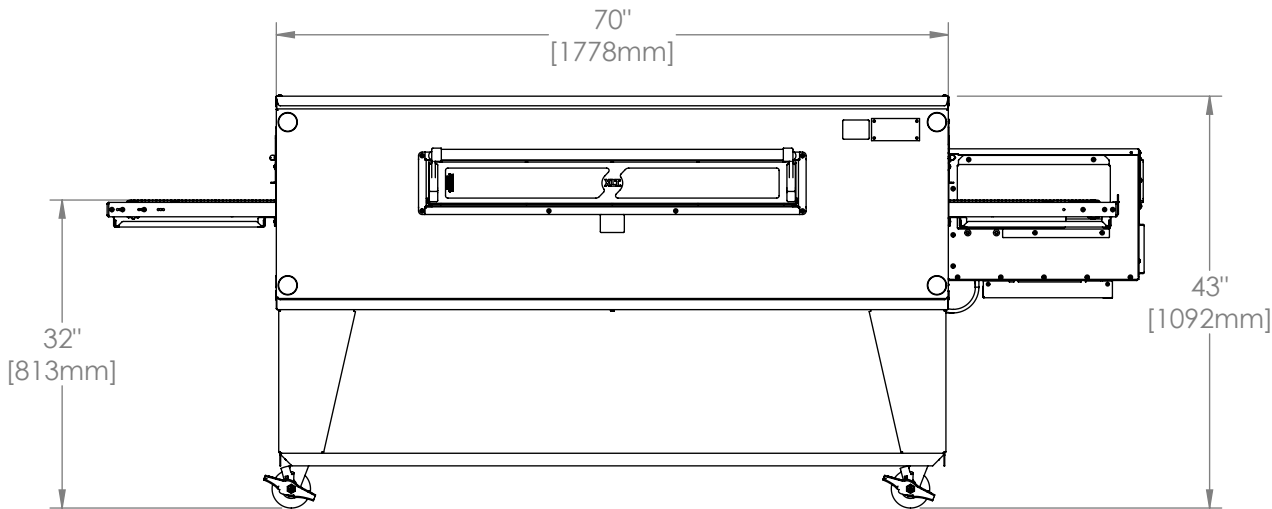

3270-1B Oven

Single Stack
H Series

The Information Contained In This Drawing Is The Sole Property Of Wolfe Electric Inc. Any Reproduction In Part Or Whole Without The Written Permission Of Wolfe Electric Inc Is Prohibited.