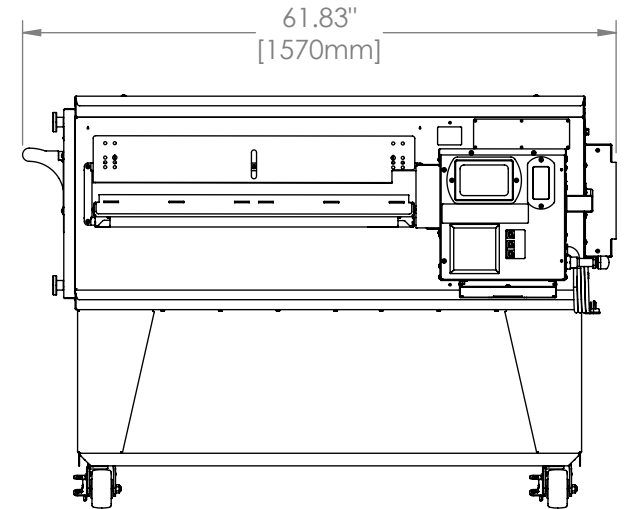

3270-1B Oven

Single Stack
H Series

The Information Contained In This Drawing Is The Sole Property Of Wolfe Electric Inc. Any Reproduction In Part Or Whole Without The Written Permission Of Wolfe Electric Inc Is Prohibited.