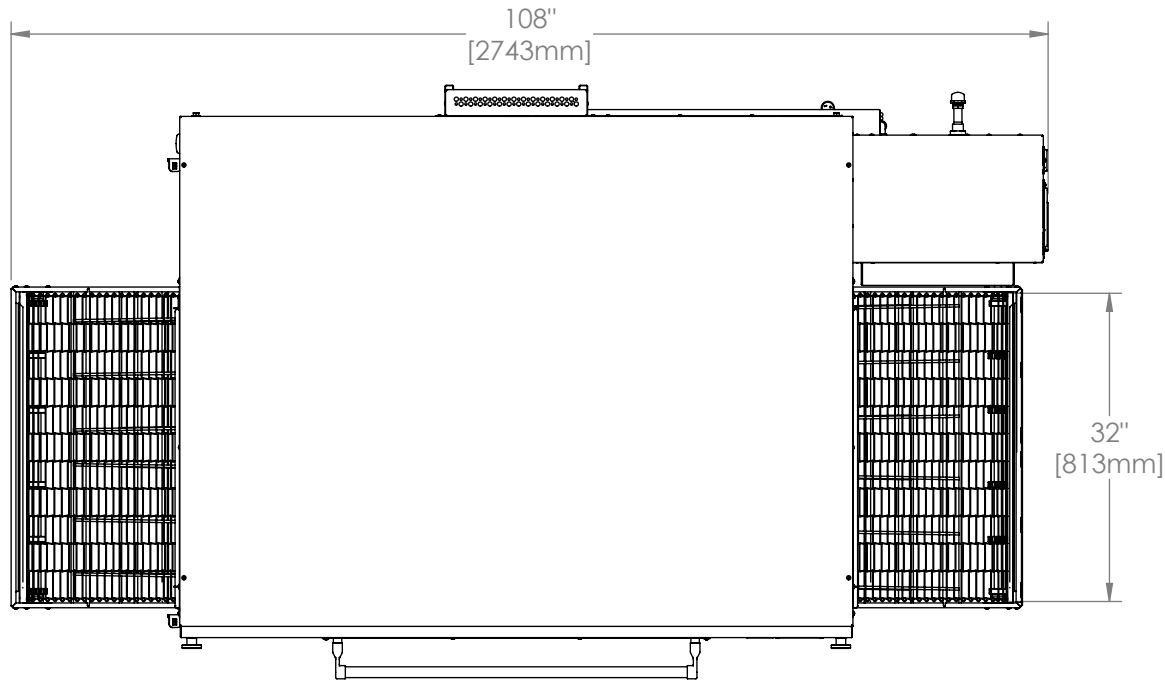

3270-1B Oven

Single Stack
H Series

The Information Contained In This Drawing Is The Sole Property Of Wolfe Electric Inc. Any Reproduction In Part Or Whole Without The Written Permission Of Wolfe Electric Inc Is Prohibited.