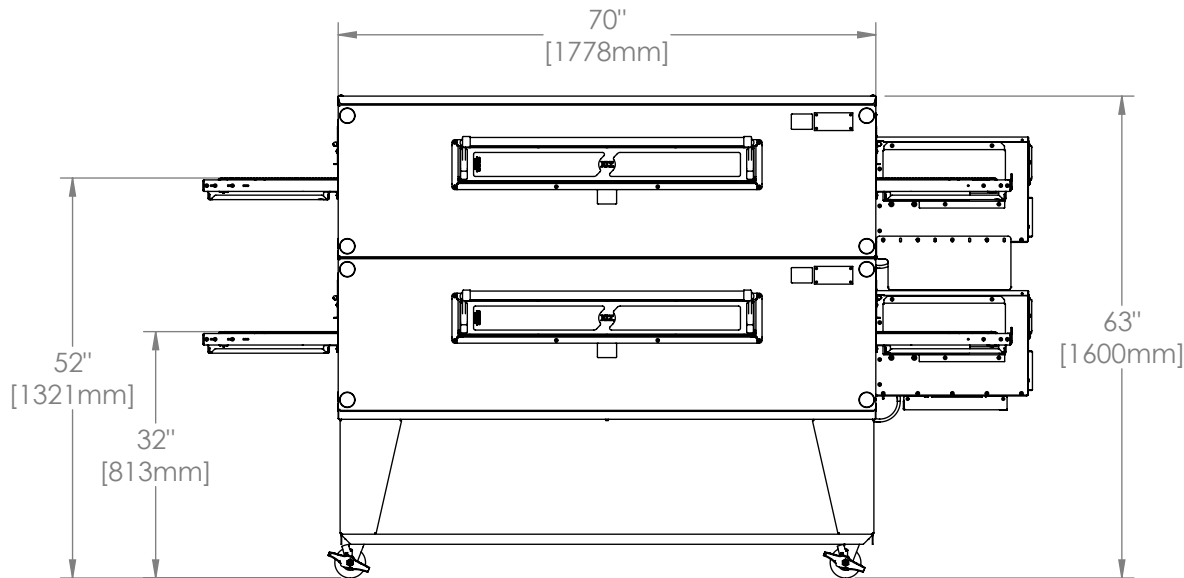

3270-1B Oven

Double Stack H Series

The Information Contained In This Drawing Is The Sole Property Of Wolfe Electric Inc. Any Reproduction In Part Or Whole Without The Written Permission Of Wolfe Electric Inc Is Prohibited.