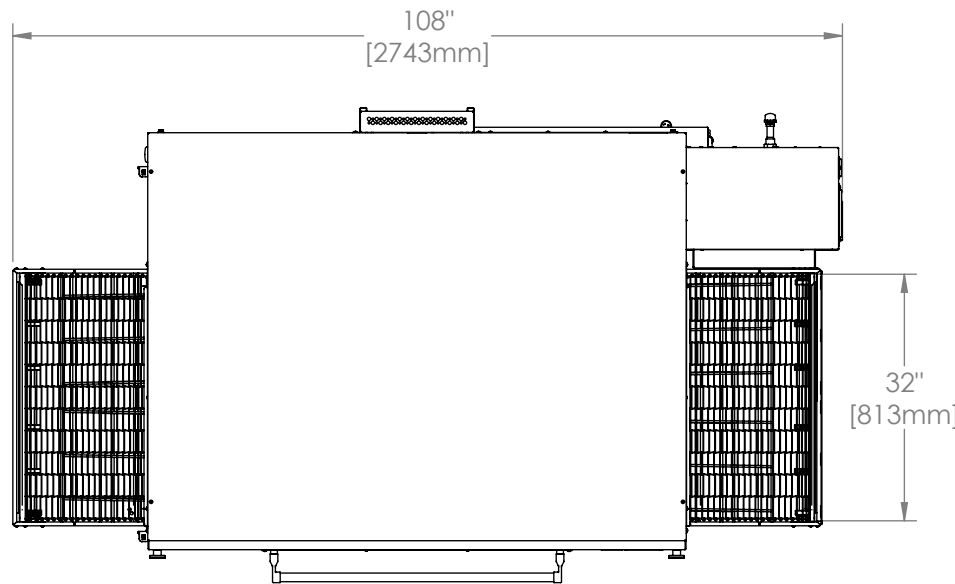

3270-1B Oven

Double Stack H Series

The Information Contained In This Drawing Is The Sole Property Of Wolfe Electric Inc. Any Reproduction In Part Or Whole Without The Written Permission Of Wolfe Electric Inc Is Prohibited.