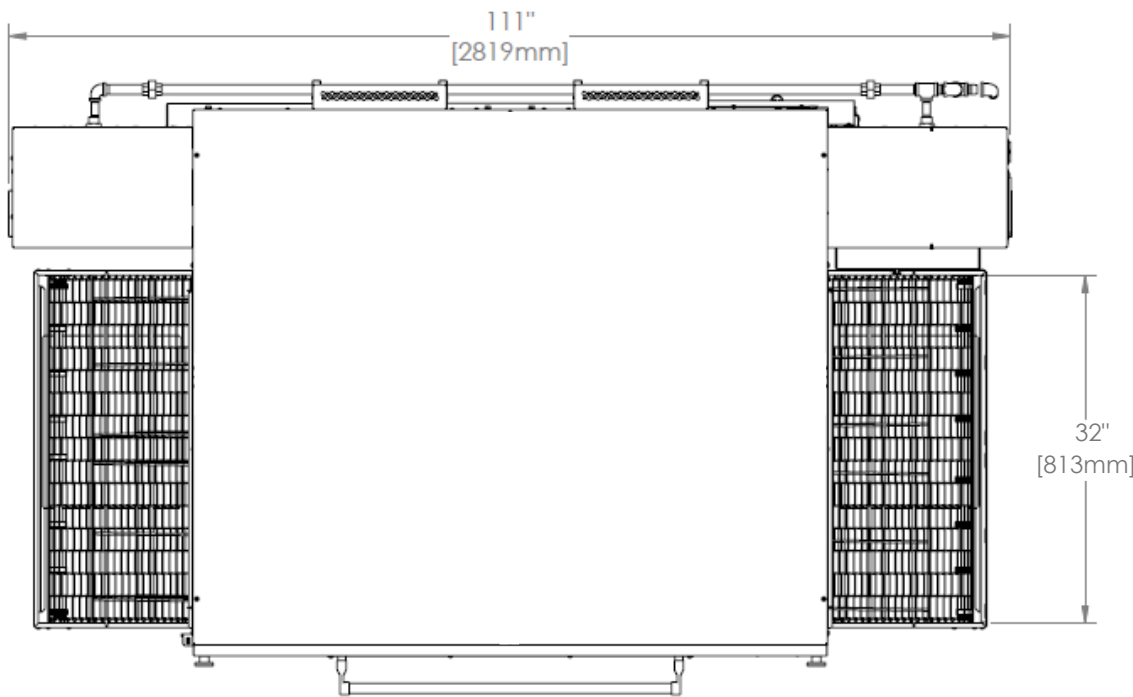

3270 Oven Single Stack H Series

The Information Contained In This Drawing Is The Sole Property Of Wolfe Electric Inc. Any Reproduction In Part Or Whole Without The Written Permission Of Wolfe Electric Inc Is Prohibited.