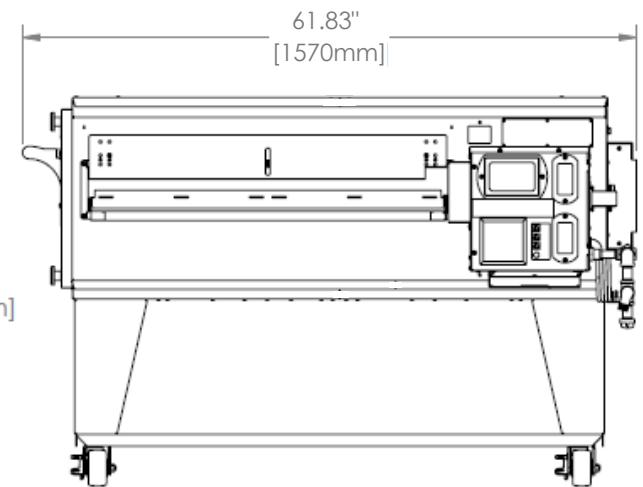

3270 Oven Single Stack H Series

The Information Contained In This Drawing Is The Sole Property Of Wolfe Electric Inc. Any Reproduction In Part Or Whole Without The Written Permission Of Wolfe Electric Inc Is Prohibited.