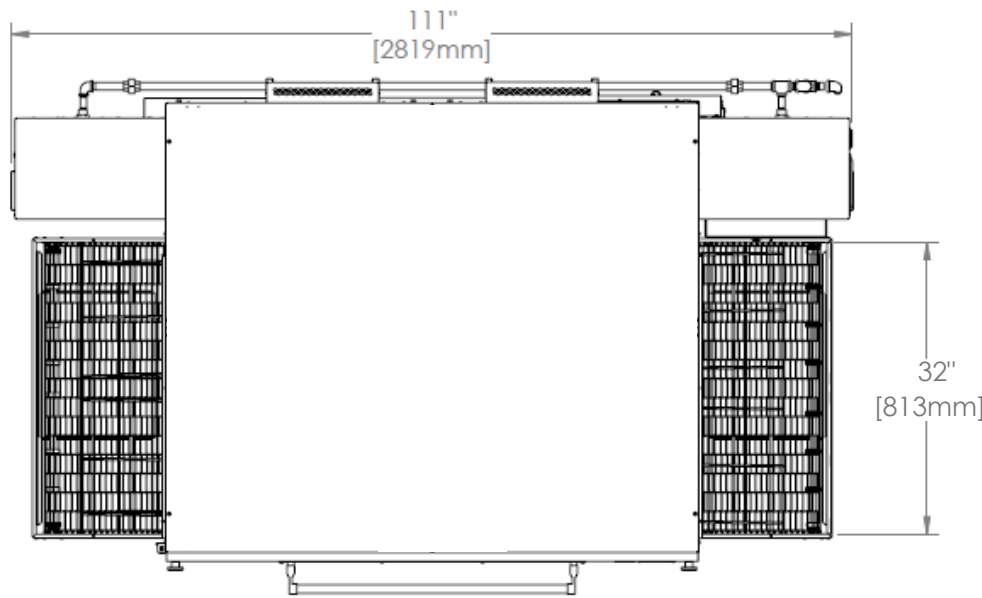

3270 Oven

Double Stack

H Series

The Information Contained In This Drawing Is The Sole Property Of Wolfe Electric Inc. Any Reproduction In Part Or Whole Without The Written Permission Of Wolfe Electric Inc Is Prohibited.