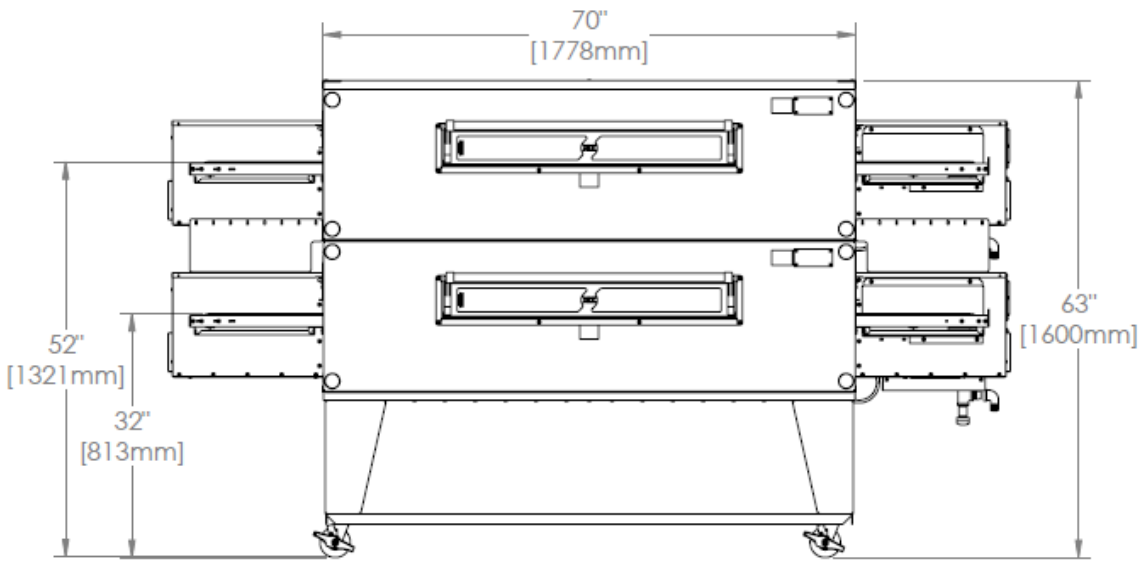

3270 Oven

Double Stack

H Series

The Information Contained In This Drawing Is The Sole Property Of Wolfe Electric Inc. Any Reproduction In Part Or Whole Without The Written Permission Of Wolfe Electric Inc Is Prohibited.