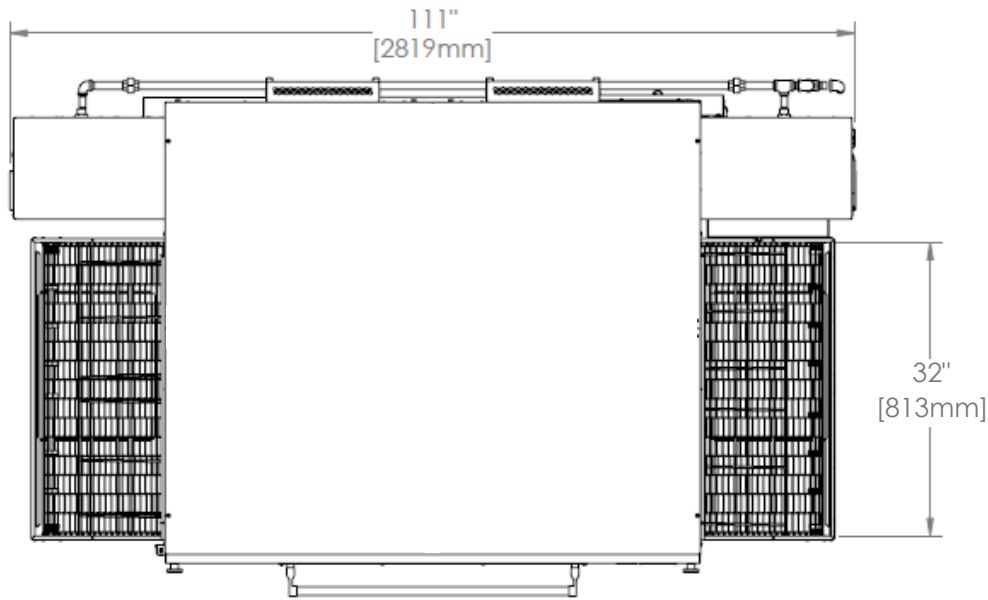

# 3270 Oven Triple Stack H Series

The Information Contained In This Drawing Is The Sole Property Of Wolfe Electric Inc. Any Reproduction In Part Or Whole Without The Written Permission Of Wolfe Electric Inc Is Prohibited.