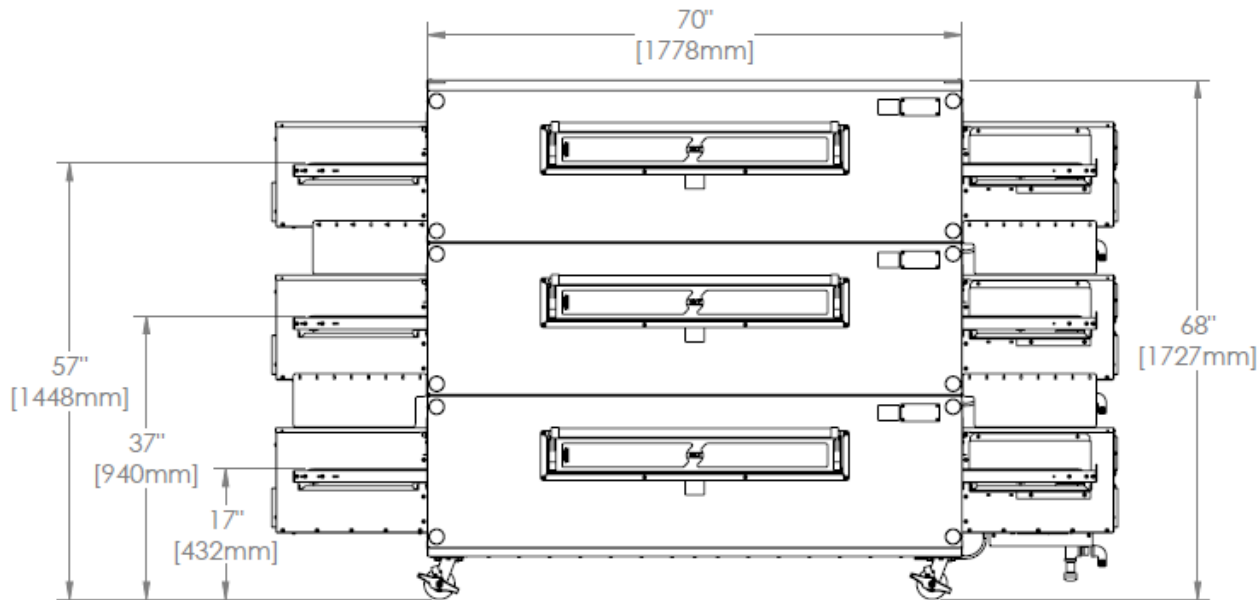

# 3270 Oven Triple Stack H Series

The Information Contained In This Drawing Is The Sole Property Of Wolfe Electric Inc. Any Reproduction In Part Or Whole Without The Written Permission Of Wolfe Electric Inc Is Prohibited.