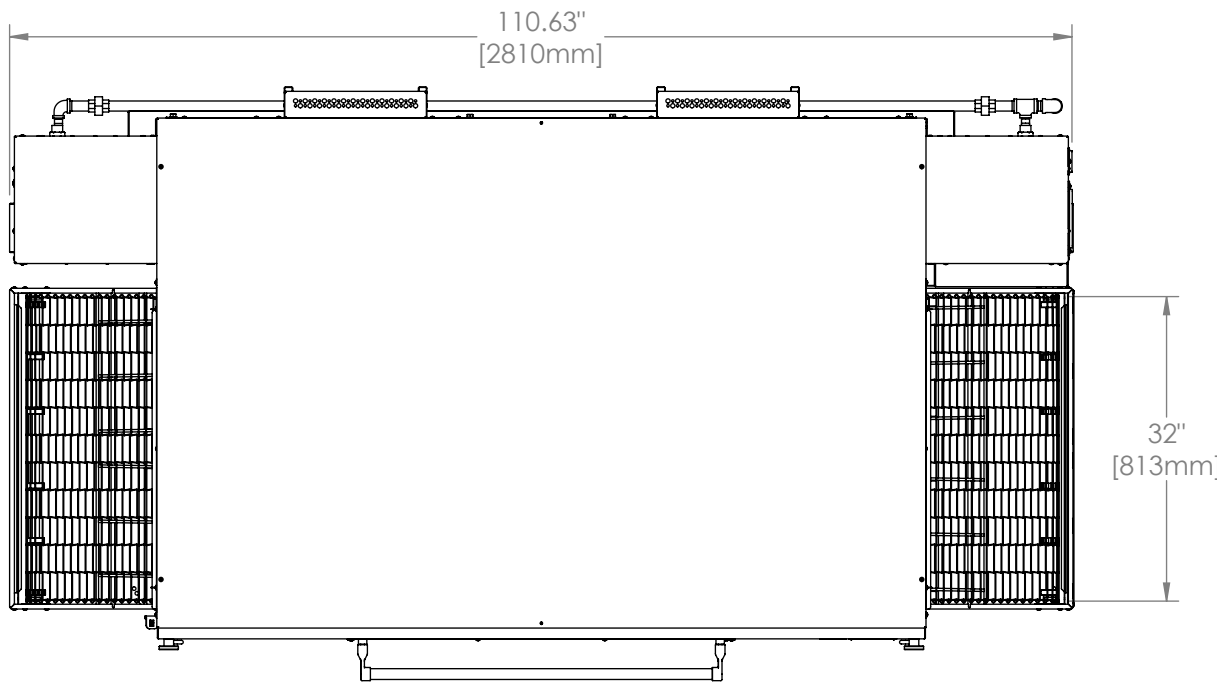

3280 Oven Double Stack H Series

The Information Contained In This Drawing Is The Sole Property Of Wolfe Electric Inc. Any Reproduction In Part Or Whole Without The Written Permission Of Wolfe Electric Inc Is Prohibited.