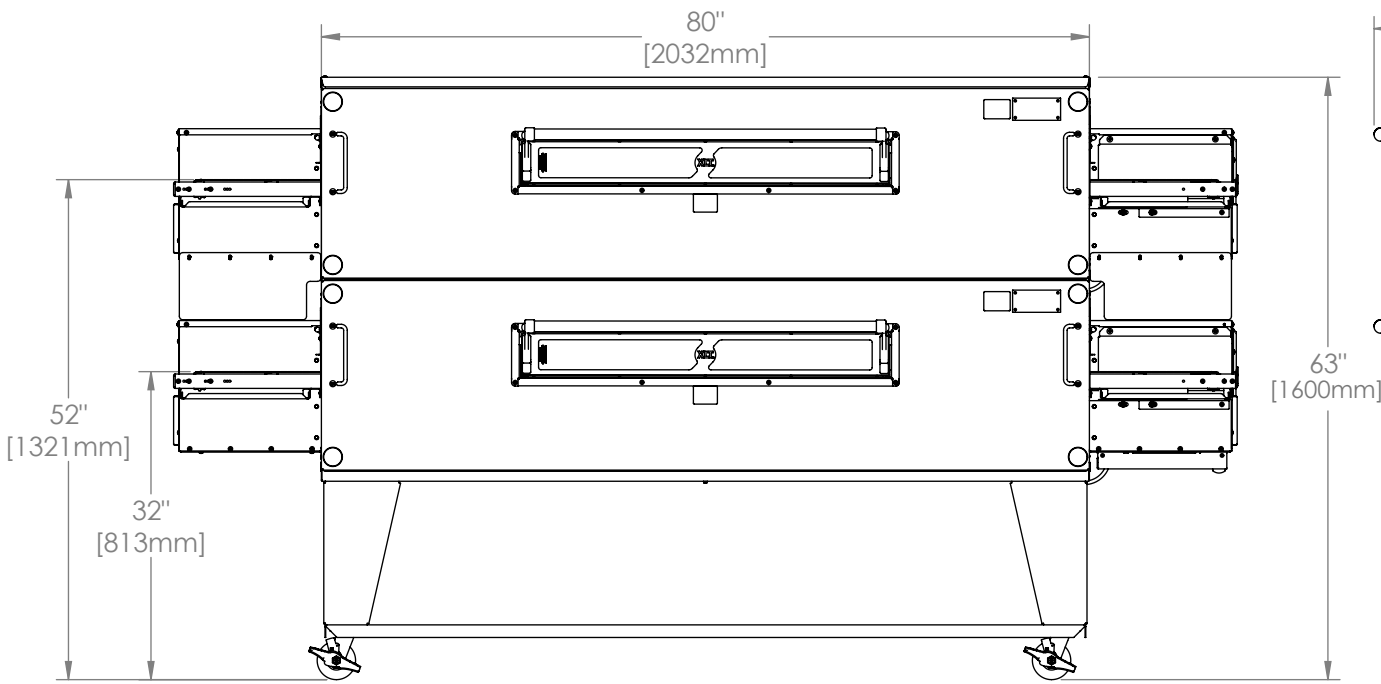

3280 Oven Double Stack H Series

The Information Contained In This Drawing Is The Sole Property Of Wolfe Electric Inc. Any Reproduction In Part Or Whole Without The Written Permission Of Wolfe Electric Inc Is Prohibited.