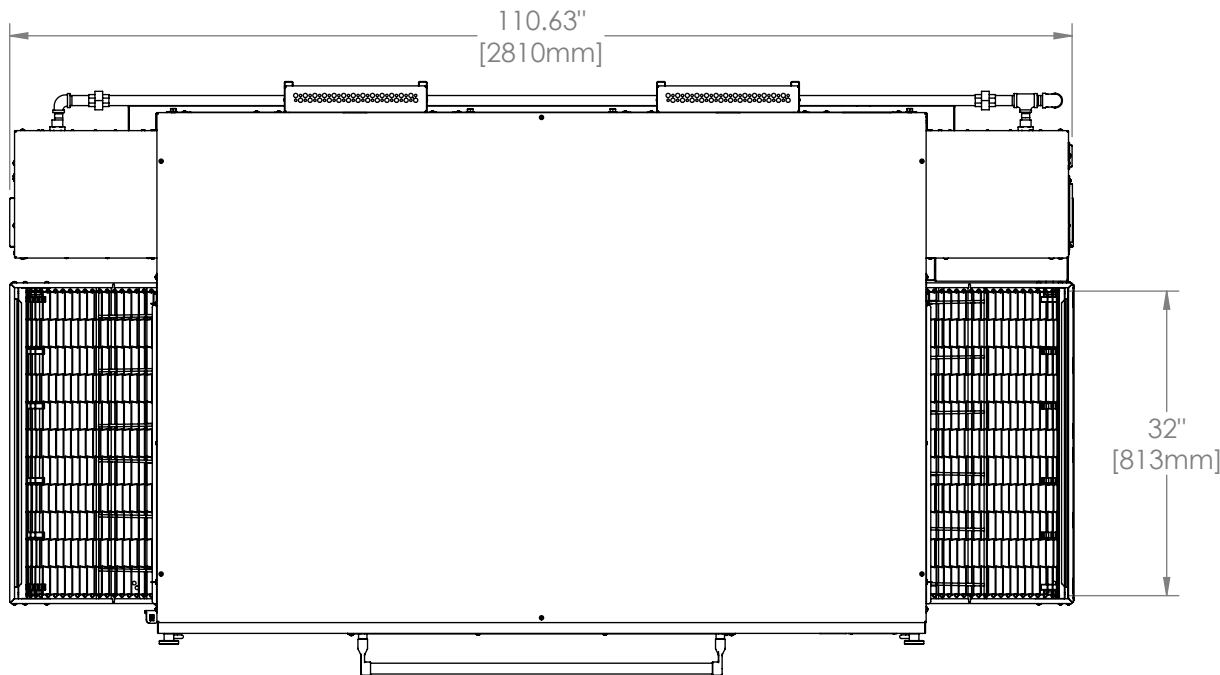

3280 Oven

Triple Stack H Series

The Information Contained In This Drawing Is The Sole Property Of Wolfe Electric Inc. Any Reproduction In Part Or Whole Without The Written Permission Of Wolfe Electric Inc Is Prohibited.