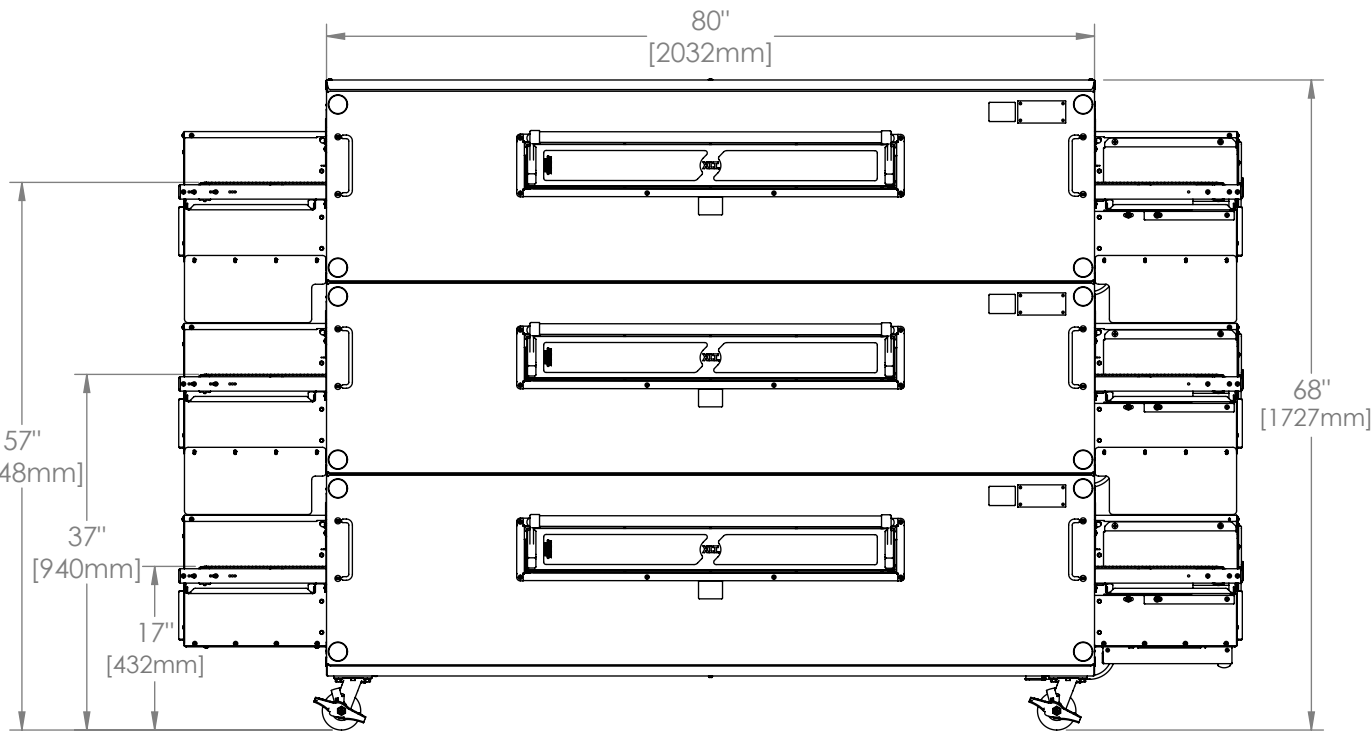

3280 Oven

Triple Stack H Series

The Information Contained In This Drawing Is The Sole Property Of Wolfe Electric Inc. Any Reproduction In Part Or Whole Without The Written Permission Of Wolfe Electric Inc Is Prohibited.