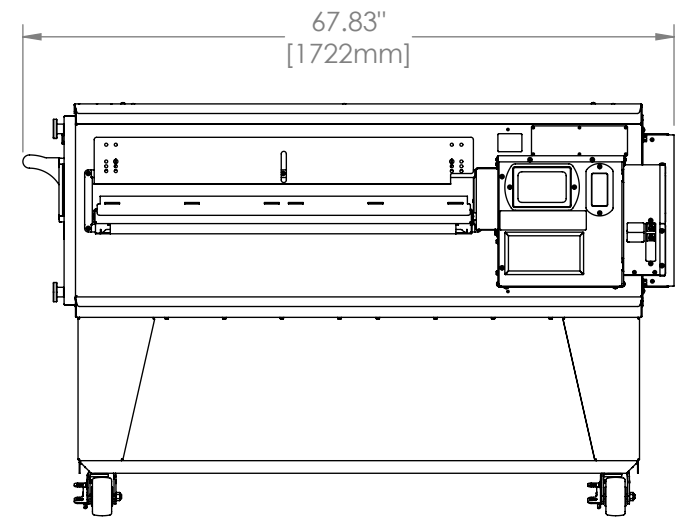

3855 Oven
Single Stack
H Series
Electric

The Information Contained In This Drawing Is The Sole Property Of Wolfe Electric Inc. Any Reproduction In Part Or Whole Without The Written Permission Of Wolfe Electric Inc Is Prohibited.