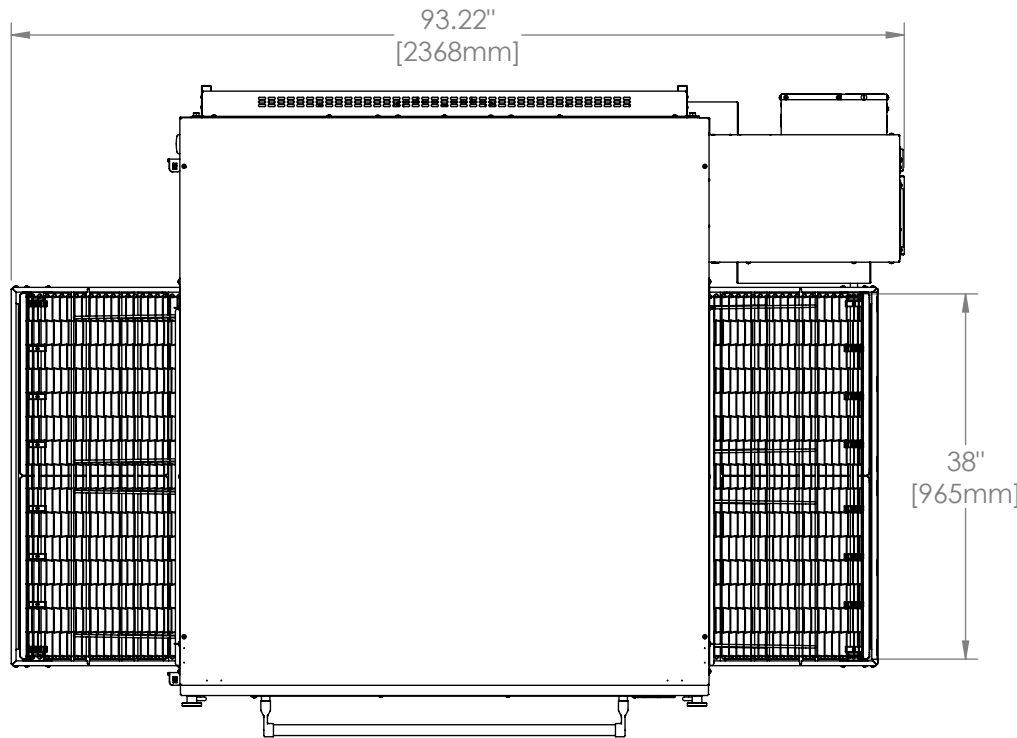

3855 Oven
Single Stack
H Series
Electric

The Information Contained In This Drawing Is The Sole Property Of Wolfe Electric Inc. Any Reproduction In Part Or Whole Without The Written Permission Of Wolfe Electric Inc Is Prohibited.