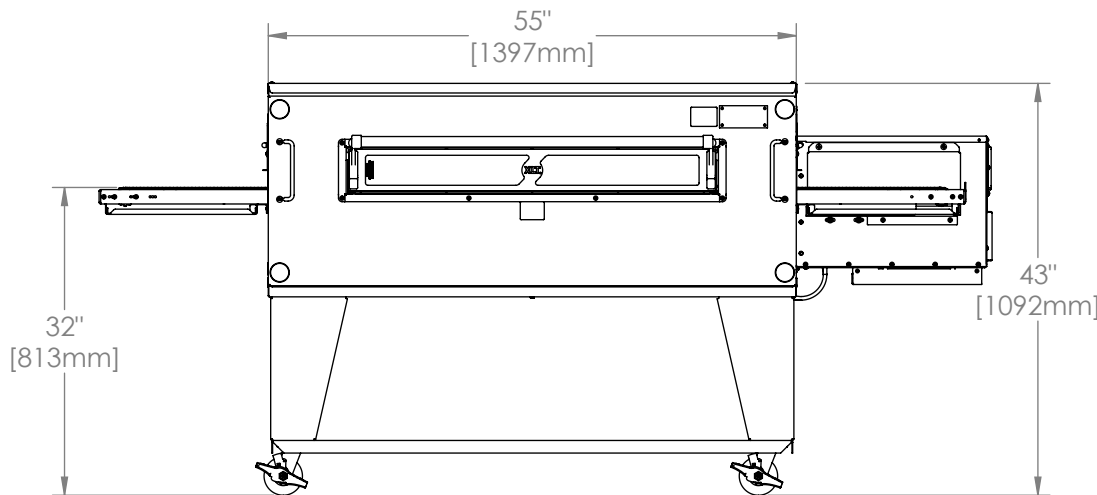

SmartSolutions™

3855 Oven Single Stack H Series

The Information Contained In This Drawing Is The Sole Property Of Wolfe Electric Inc. Any Reproduction In Part Or Whole Without The Written Permission Of Wolfe Electric Inc Is Prohibited.