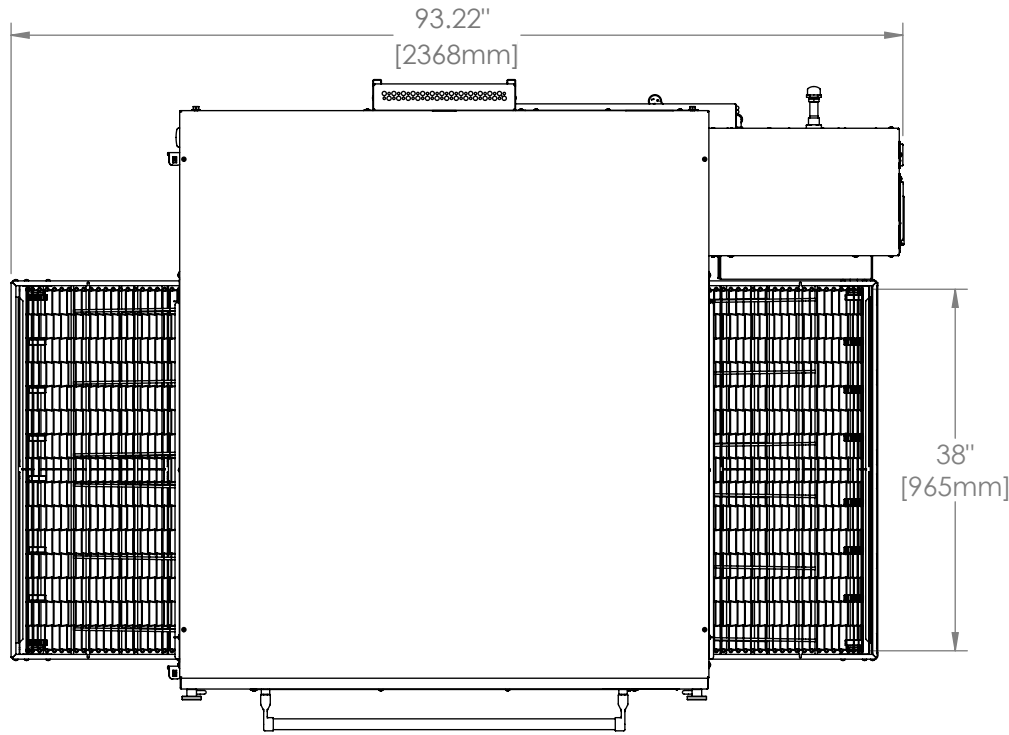

SmartSolutions™

3855 Oven Single Stack H Series

The Information Contained In This Drawing Is The Sole Property Of Wolfe Electric Inc. Any Reproduction In Part Or Whole Without The Written Permission Of Wolfe Electric Inc Is Prohibited.