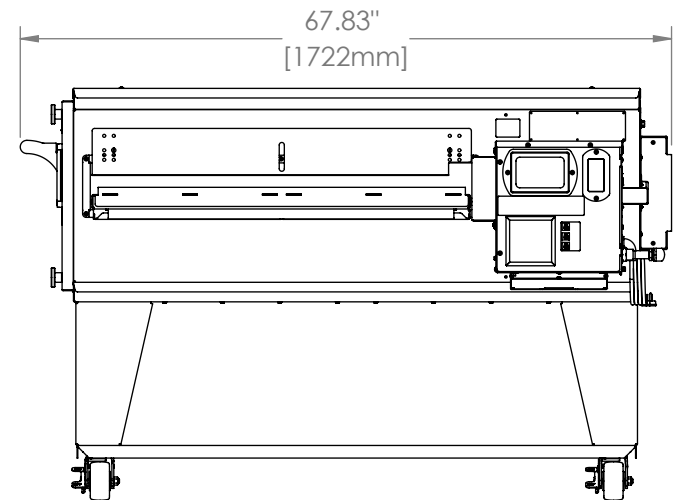

SmartSolutions™

3855 Oven Single Stack H Series

The Information Contained In This Drawing Is The Sole Property Of Wolfe Electric Inc. Any Reproduction In Part Or Whole Without The Written Permission Of Wolfe Electric Inc Is Prohibited.