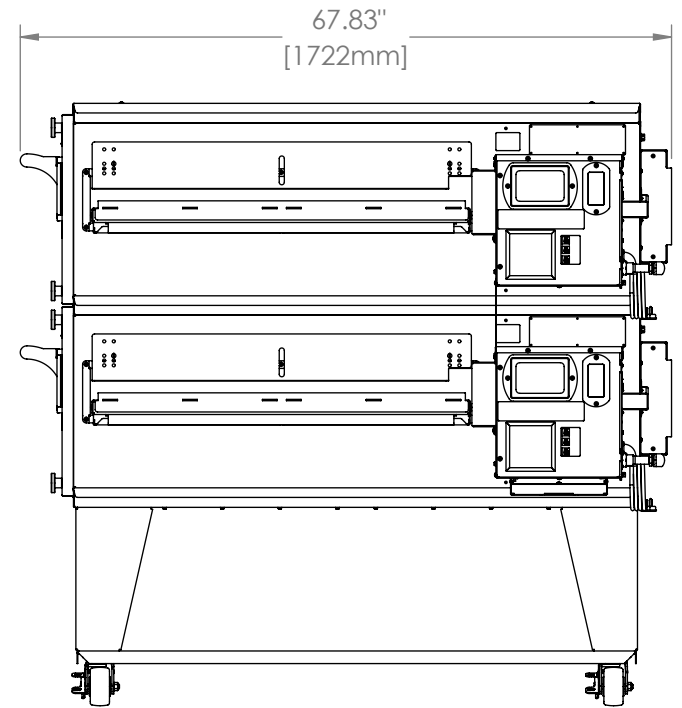

3855 Oven

Double Stack

H Series

The Information Contained In This Drawing Is The Sole Property Of Wolfe Electric Inc. Any Reproduction In Part Or Whole Without The Written Permission Of Wolfe Electric Inc Is Prohibited.