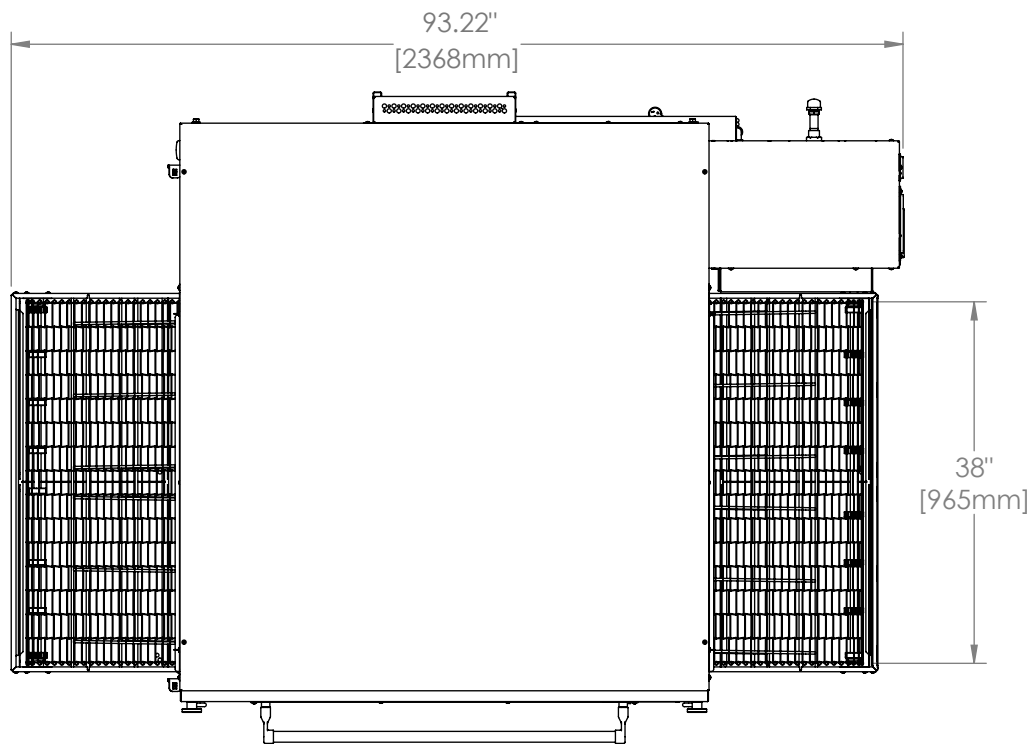

3855 Oven

Double Stack

H Series

The Information Contained In This Drawing Is The Sole Property Of Wolfe Electric Inc. Any Reproduction In Part Or Whole Without The Written Permission Of Wolfe Electric Inc Is Prohibited.