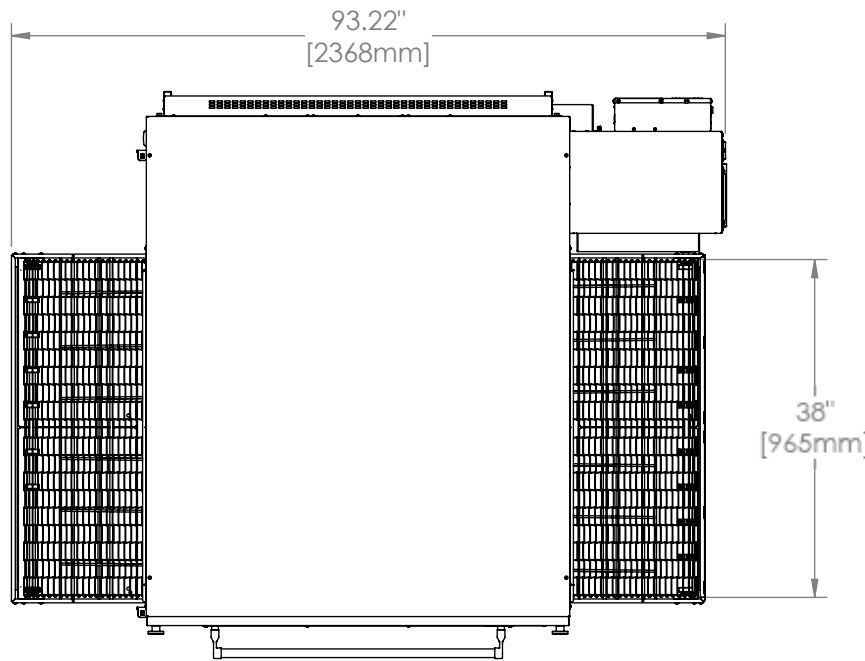

3855 Oven
Triple Stack
H Series
Electric

The Information Contained In This Drawing Is The Sole Property Of Wolfe Electric Inc. Any Reproduction In Part Or Whole Without The Written Permission Of Wolfe Electric Inc Is Prohibited.