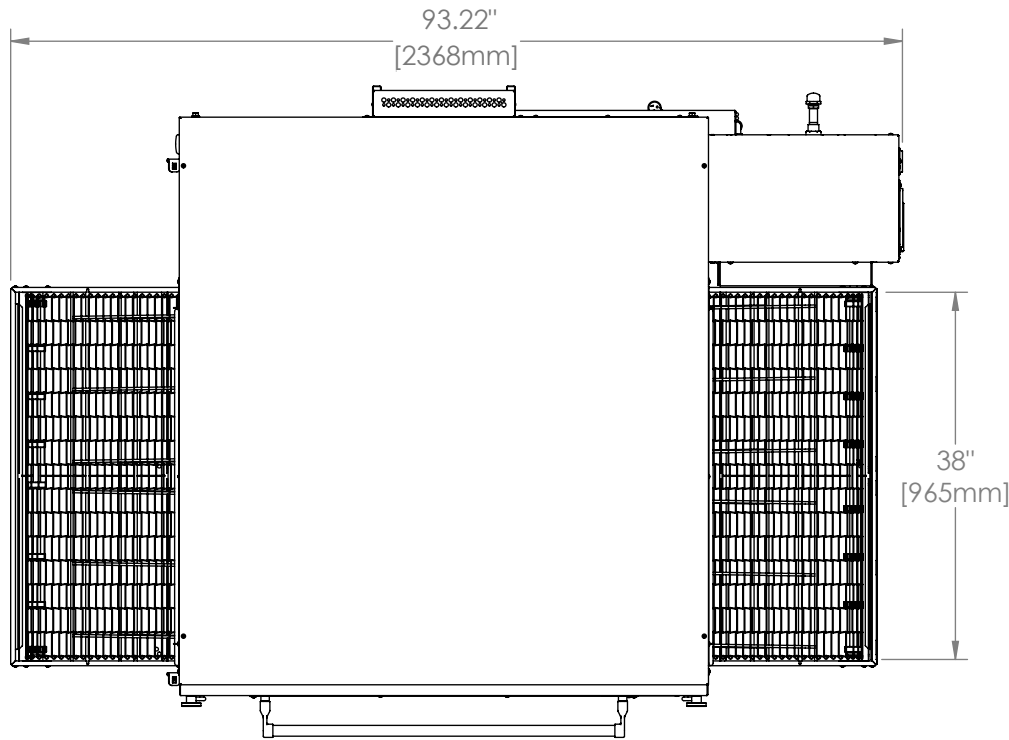

# 3855 Oven Triple Stack H Series

The Information Contained In This Drawing Is The Sole Property Of Wolfe Electric Inc. Any Reproduction In Part Or Whole Without The Written Permission Of Wolfe Electric Inc Is Prohibited.