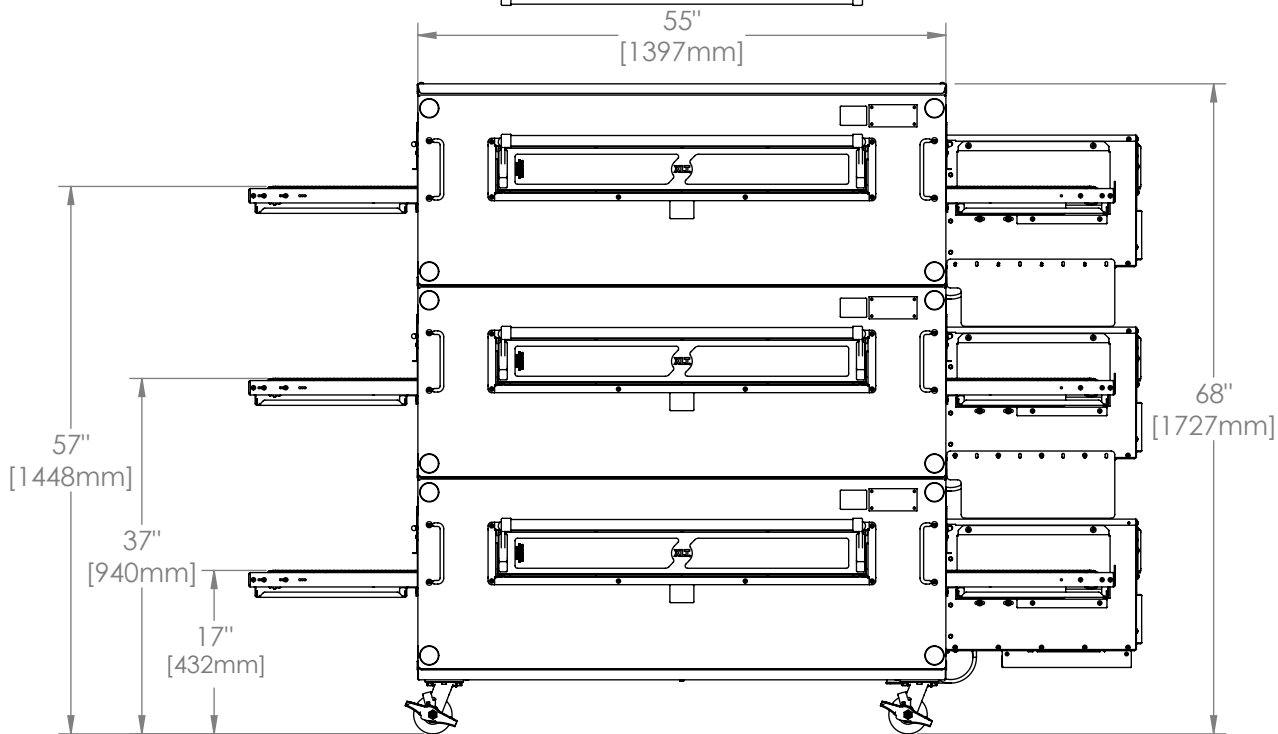

# 3855 Oven Triple Stack H Series

The Information Contained In This Drawing Is The Sole Property Of Wolfe Electric Inc. Any Reproduction In Part Or Whole Without The Written Permission Of Wolfe Electric Inc Is Prohibited.