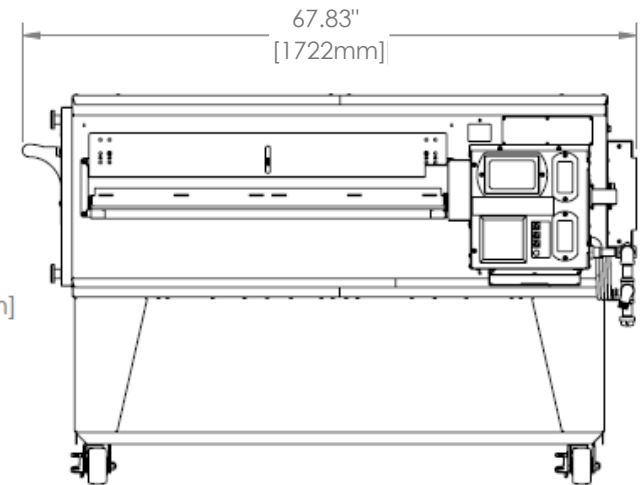

3870 Oven

Single Stack
H Series

The Information Contained In This Drawing Is The Sole Property Of Wolfe Electric Inc. Any Reproduction In Part Or Whole Without The Written Permission Of Wolfe Electric Inc Is Prohibited.