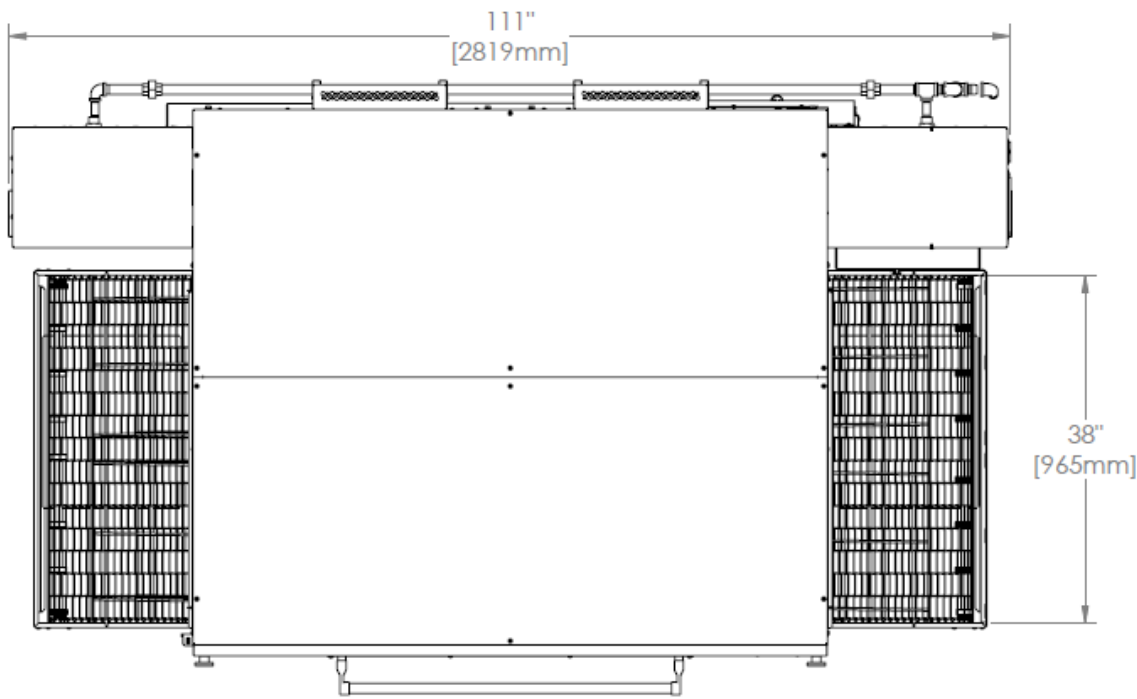

3870 Oven

Single Stack
H Series

The Information Contained In This Drawing Is The Sole Property Of Wolfe Electric Inc. Any Reproduction In Part Or Whole Without The Written Permission Of Wolfe Electric Inc Is Prohibited.