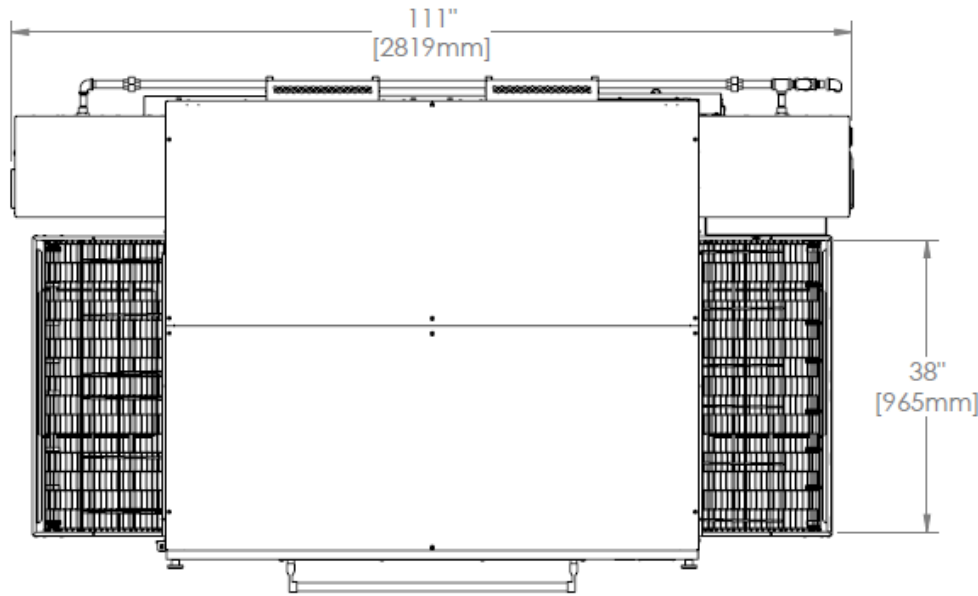

3870 Oven

Double Stack H Series

The Information Contained In This Drawing Is The Sole Property Of Wolfe Electric Inc. Any Reproduction In Part Or Whole Without The Written Permission Of Wolfe Electric Inc Is Prohibited.