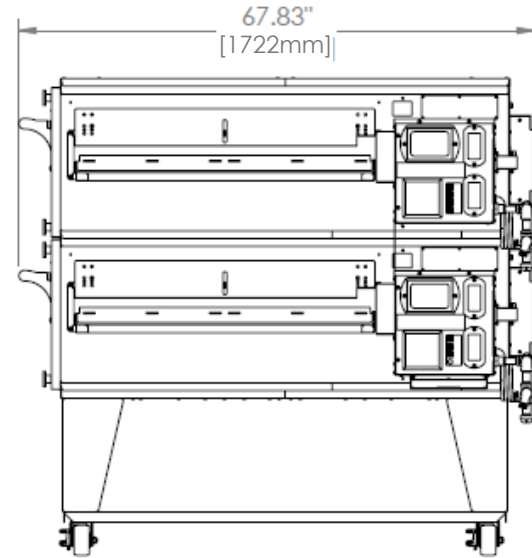

3870 Oven

Double Stack H Series

The Information Contained In This Drawing Is The Sole Property Of Wolfe Electric Inc. Any Reproduction In Part Or Whole Without The Written Permission Of Wolfe Electric Inc Is Prohibited.