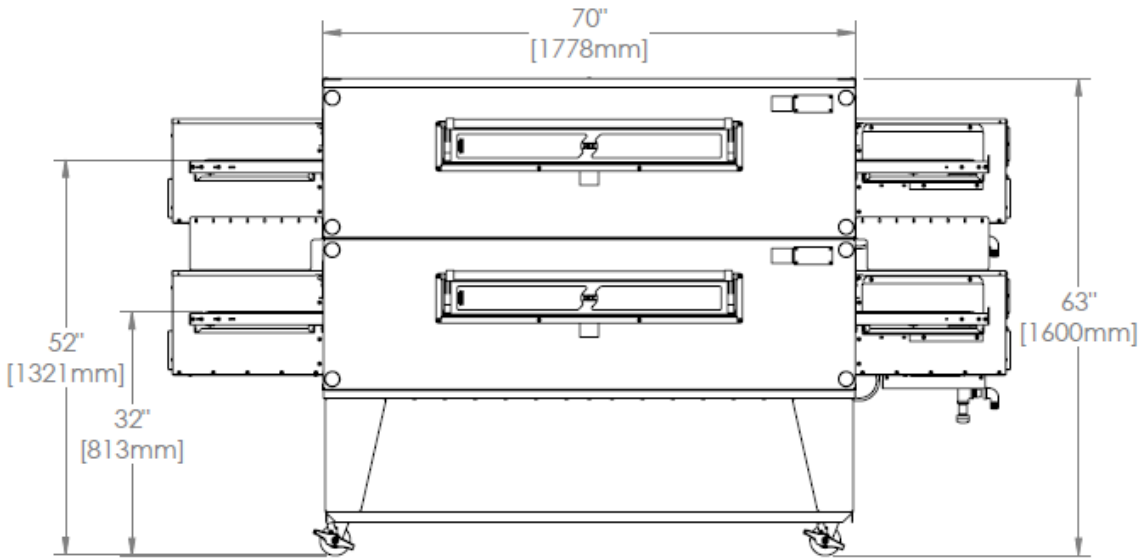

3870 Oven

Double Stack H Series

The Information Contained In This Drawing Is The Sole Property Of Wolfe Electric Inc. Any Reproduction In Part Or Whole Without The Written Permission Of Wolfe Electric Inc Is Prohibited.